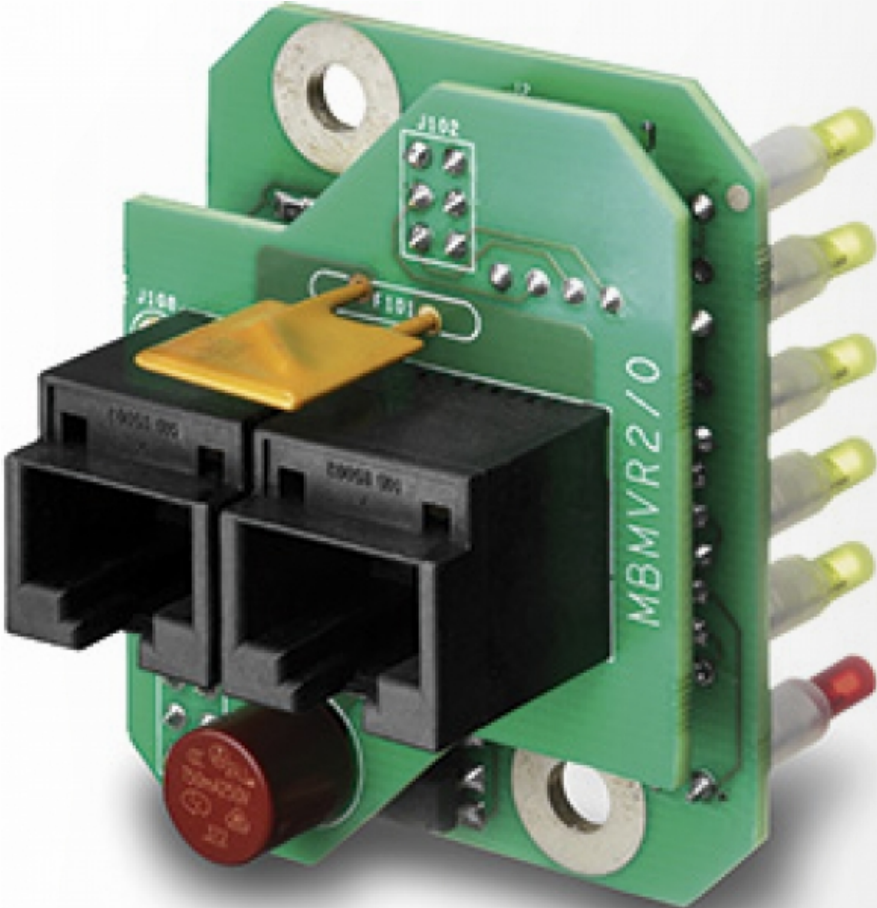

MasterView Read-out OEM

Product code: 77010030

If your dashboard is full and does not offer space for a MasterView panel, this module allows you to integrate the MasterView Read-out into your own control panel.