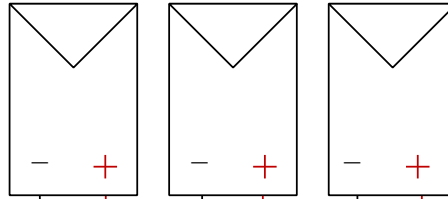

Example #2

12V panel, Max PV 270w

36 cells, Voc 18V
3 x Max 90Wp
(Parallel)

SB1524iX