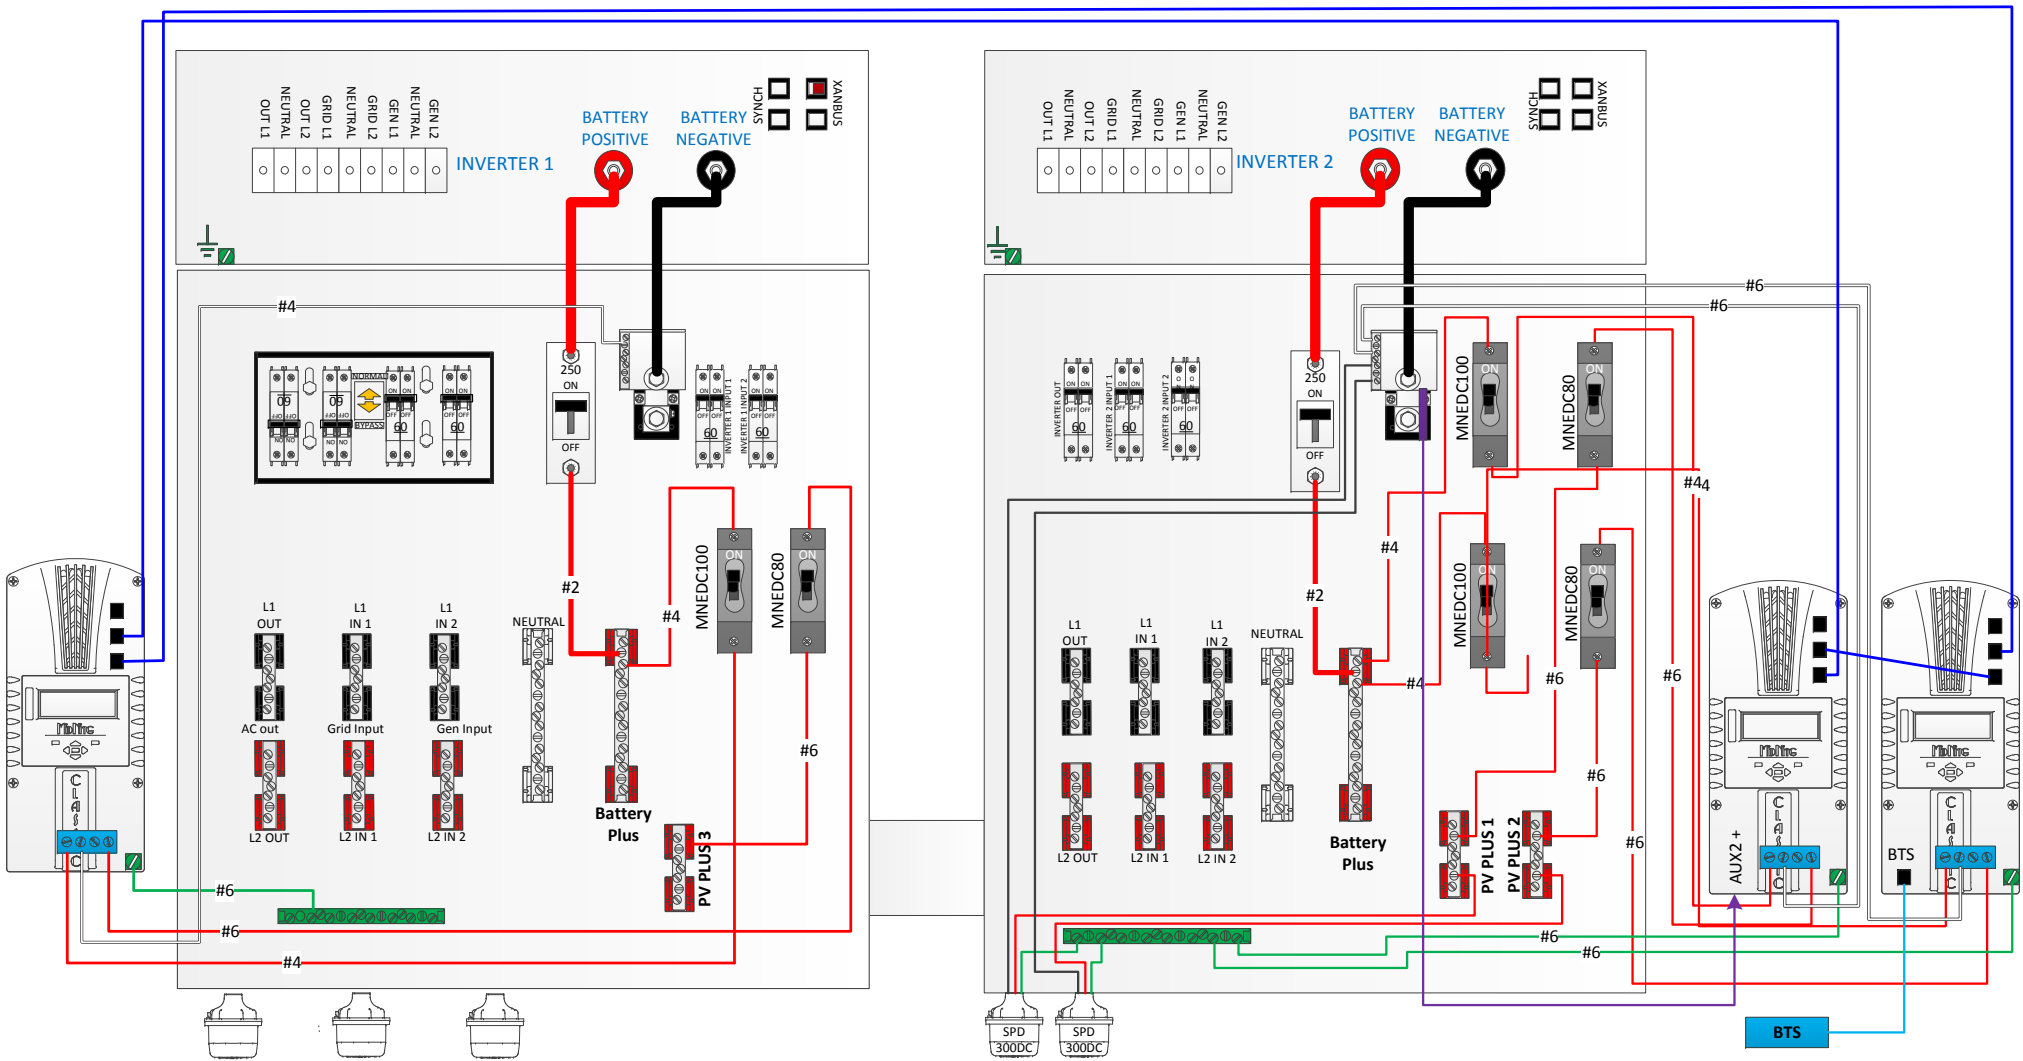

MNXWP5548 or 6848D-3CL150-REVC-7/06/15

AC WIRING DONE BY MIDNITE

MNXP5548 or 6848D-3CL150-REVC-7/06/15

DC WIRING DONE BY MIDNITE

MNXWP5548 or 6848D-3CL150-REVC-7/06/15

WIRING DONE BY CUSTOMER