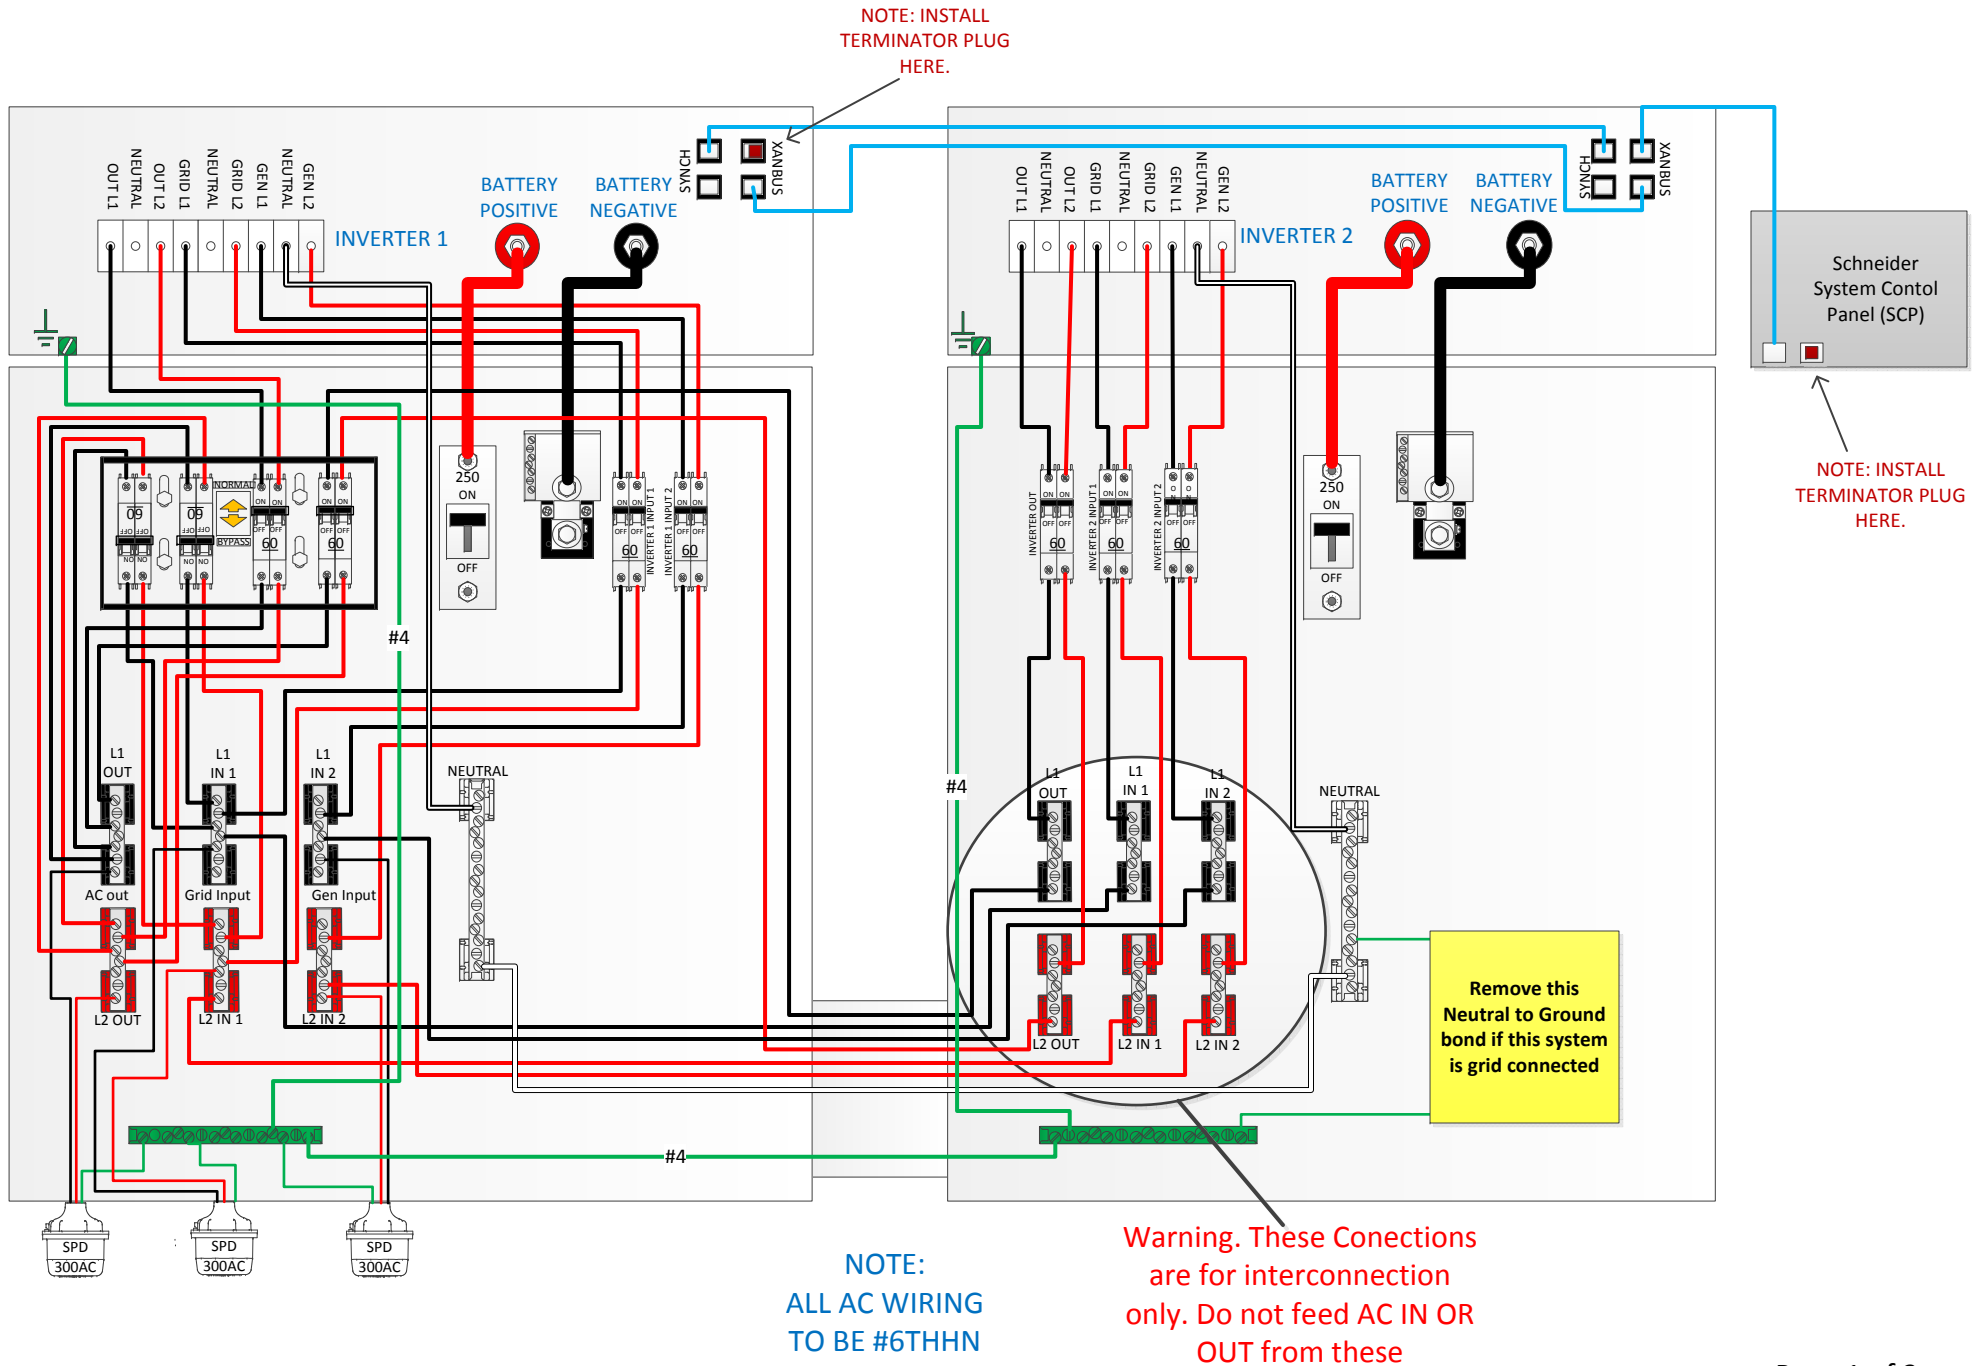

MNXWP5548 or 6848D-3CL150-REVC-7/06/15

AC WIRING DONE BY MIDNITE

MNXP5548 or 6848D-3CL150-REVC-7/06/15

DC WIRING DONE BY MIDNITE

MNXWP5548 or 6848D-3CL150-REVC-7/06/15

WIRING DONE BY CUSTOMER