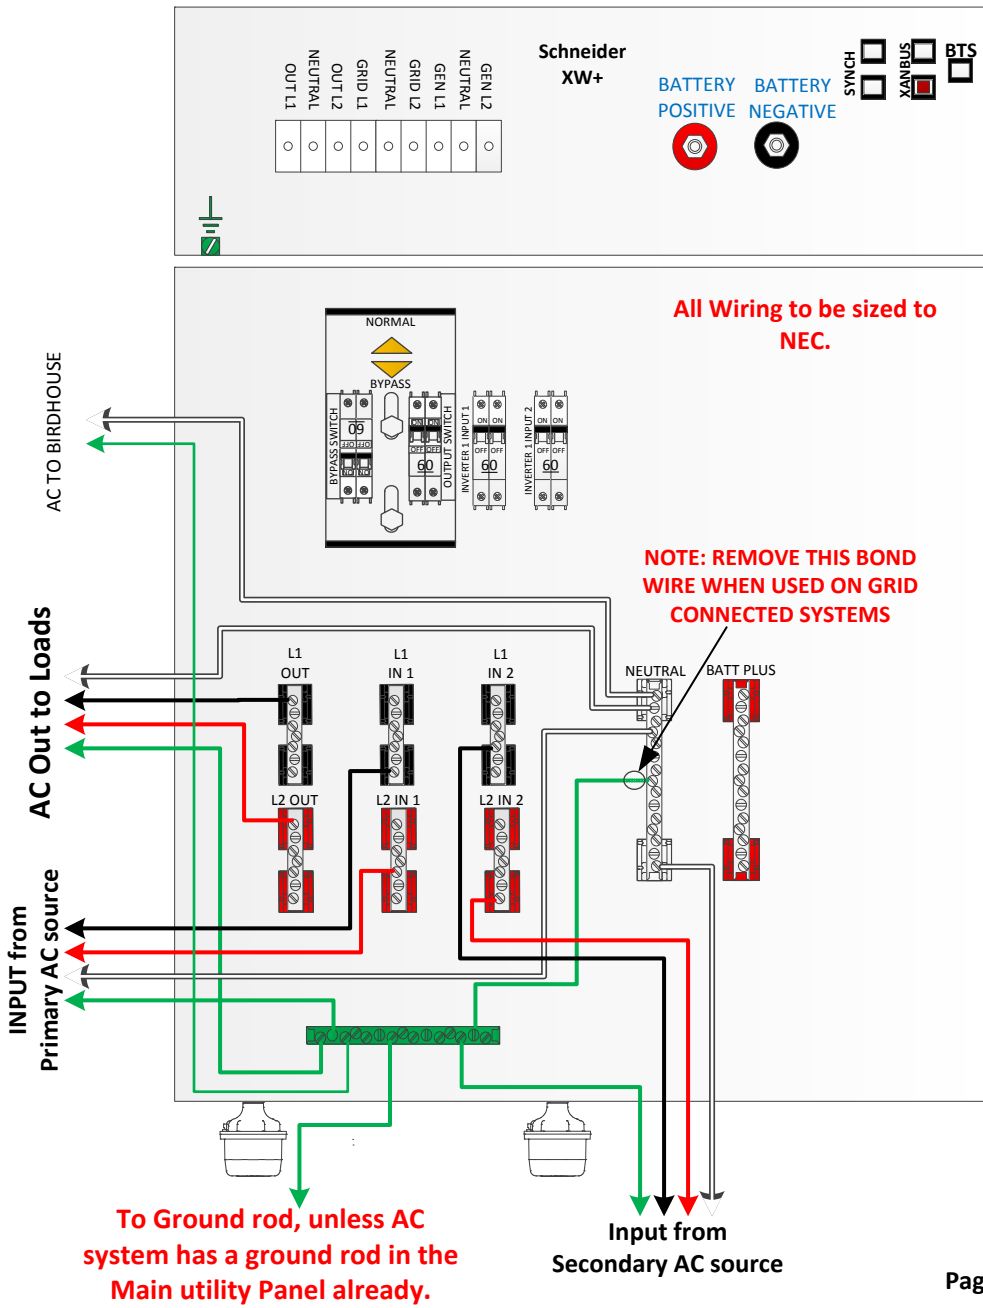

MNXWP5548or6848-CL200-RSS-REVB-5/17/17

Customer Installed AC Wiring