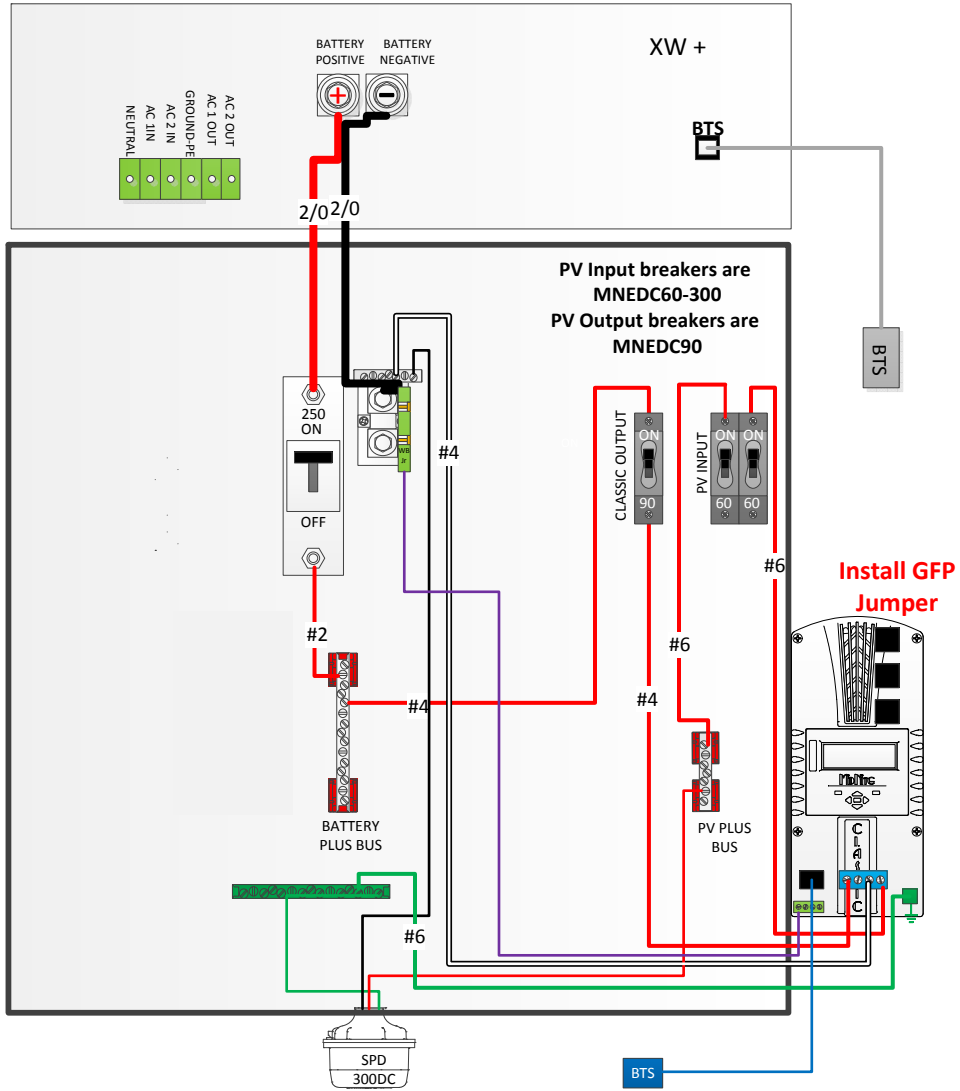

# MNXWP5548or6848-CL200-RSS-REVB-5/17/17

MidNite Installed AC wiring

# MNXWP5548or6848-CL200-RSS-REVB-5/17/17

MidNite Installed DC wiring

# MNXWP5548or6848-1CL200-RSS-REVB-5/17/17

Rapid Shutdown internal wiring by MidNite