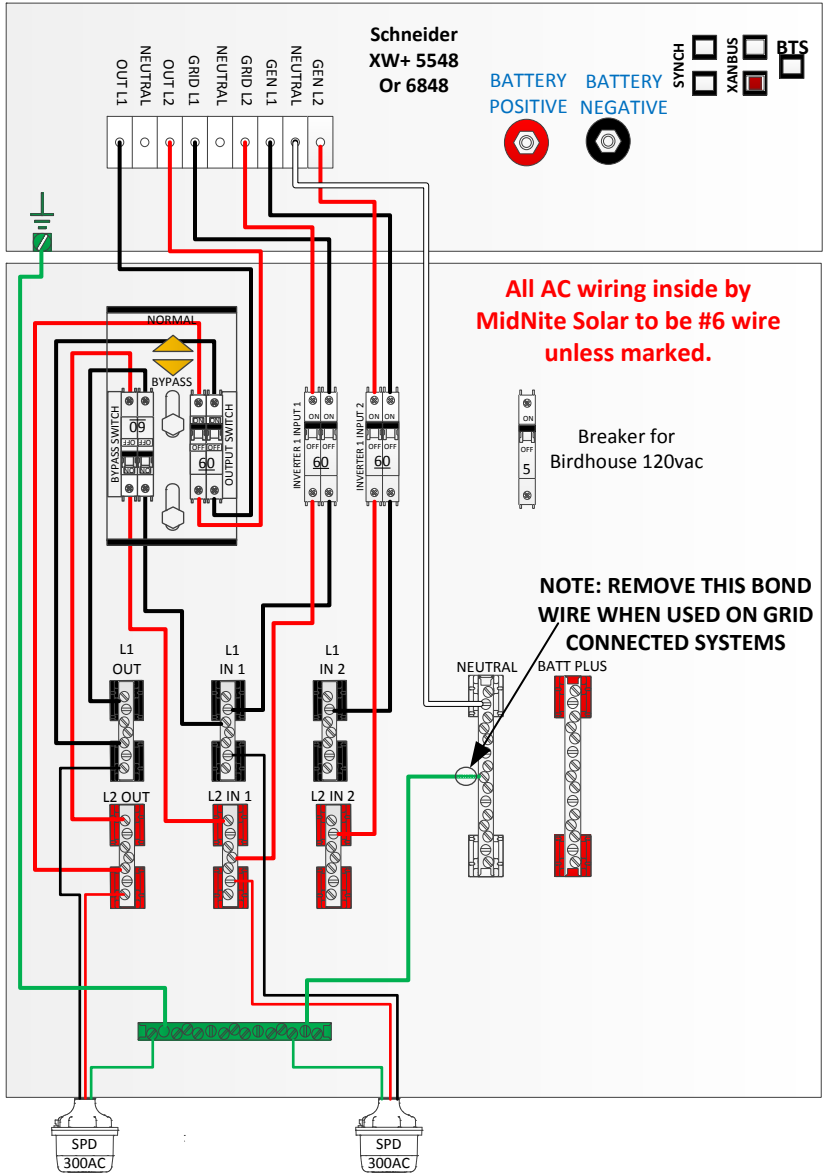

# MNXWP5548or6848-CL200-RSS-REVB-5/17/17

MidNite Installed AC wiring

# MNXWP5548or6848-CL200-RSS-REVB-5/17/17

MidNite Installed DC wiring

# MNXWP5548or6848-1CL200-RSS-REVB-5/17/17

Rapid Shutdown internal wiring by MidNite