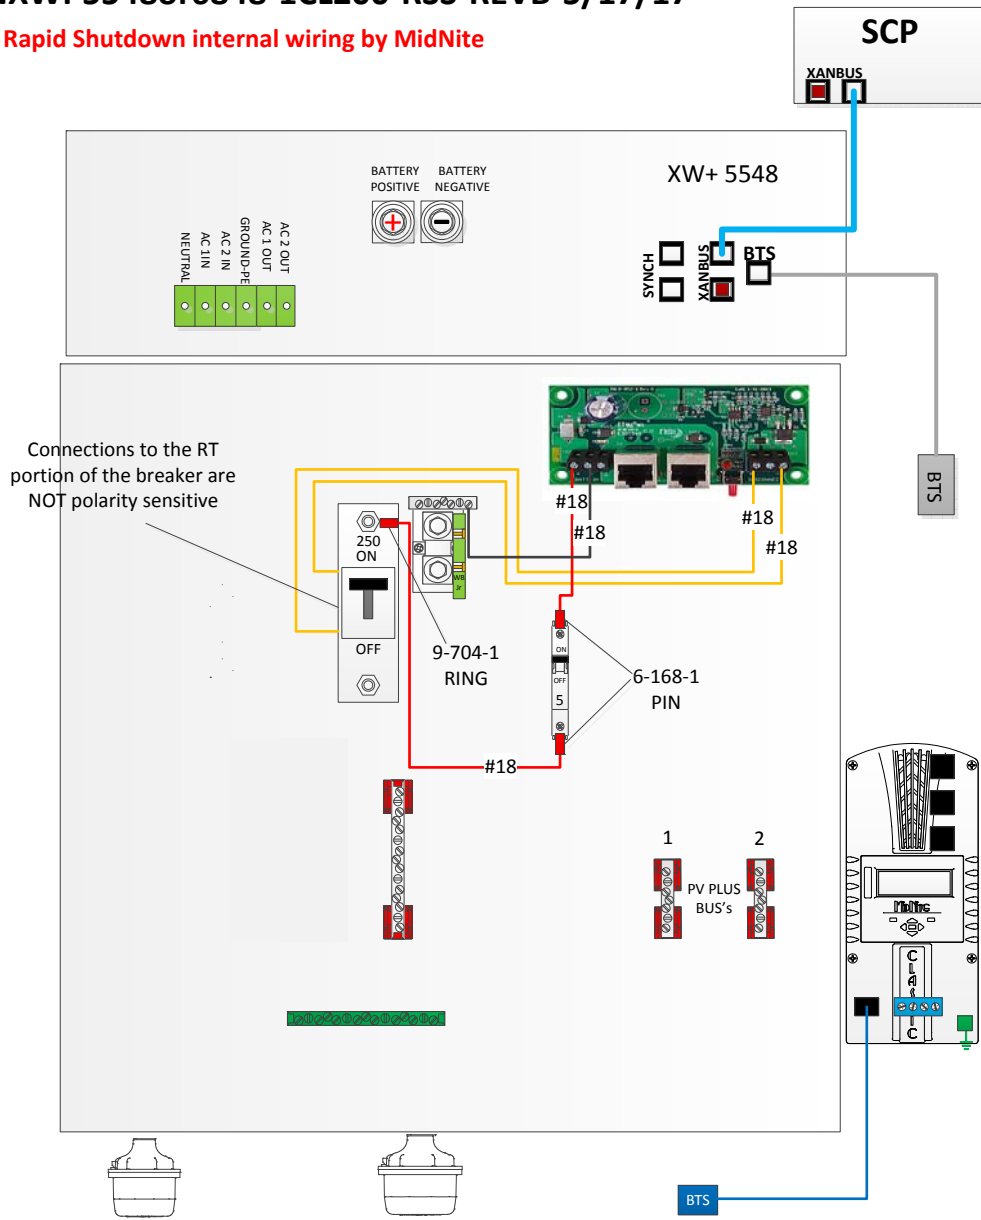

# MNXWP5548or6848-CL200-RSS-REVB-5/17/17

MidNite Installed AC wiring

# MNXWP5548or6848-CL200-RSS-REVB-5/17/17

MidNite Installed DC wiring

# MNXWP5548or6848-1CL200-RSS-REVB-5/17/17

Rapid Shutdown internal wiring by MidNite