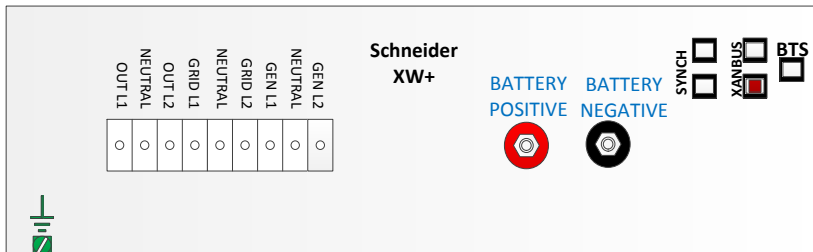

MXWP5548 or 6848-CL150-REV3/17/16

MidNite Installed AC wiring

MNXWP6048 or 6848-CL150-REVG-3/17/16

MidNite Installed DC wiring

MNXWP5548 or 6848-CL150-REVG-3/17/16

Customer Installed AC Wiring

To Ground rod, unless AC system has a ground rod in the Main utility Panel already.