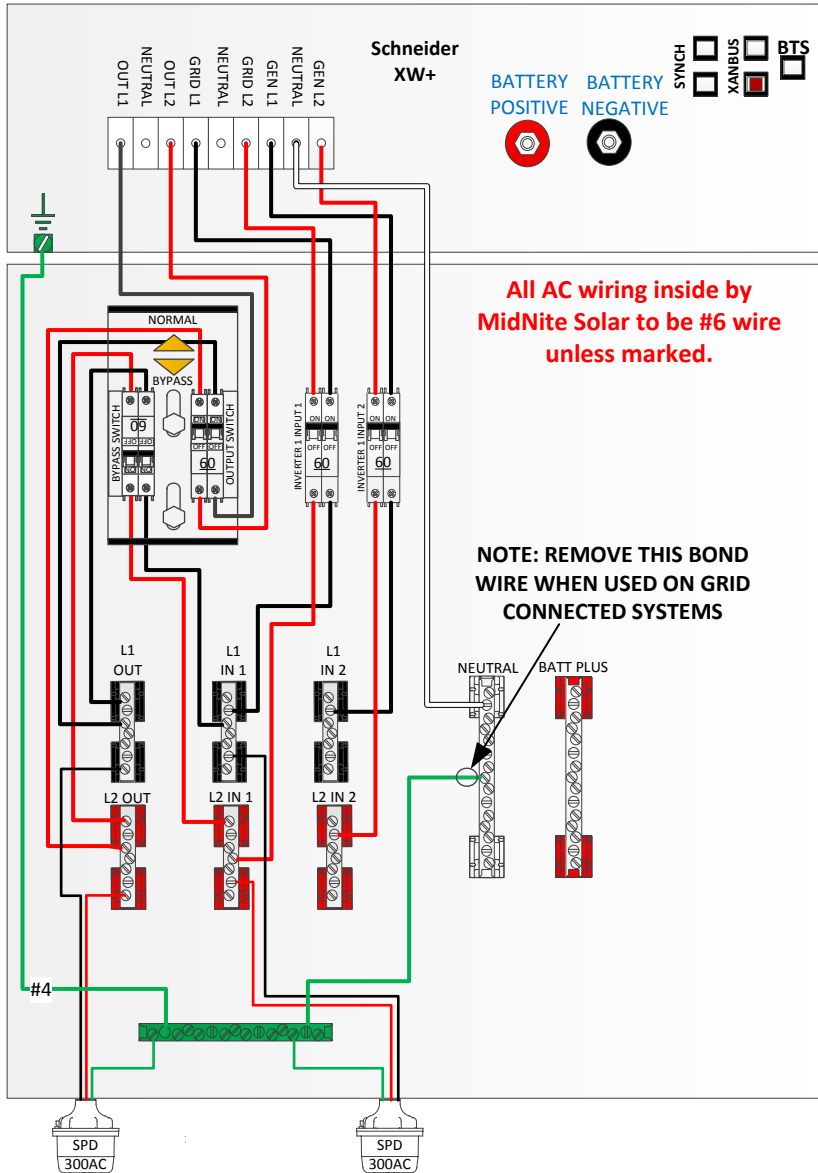

MXWP5548 or 6848-CL150-REV3/17/16

MidNite Installed AC wiring

MNXWP6048 or 6848-CL150-REVG-3/17/16

MidNite Installed DC wiring

MNXWP5548 or 6848-CL150-REVG-3/17/16

Customer Installed AC Wiring

To Ground rod, unless AC system has a ground rod in the Main utility Panel already.

Input from Secondary AC source

MXWP5548 or 6848-CL150-REVG-3/17/16

Customer Installed DC wiring