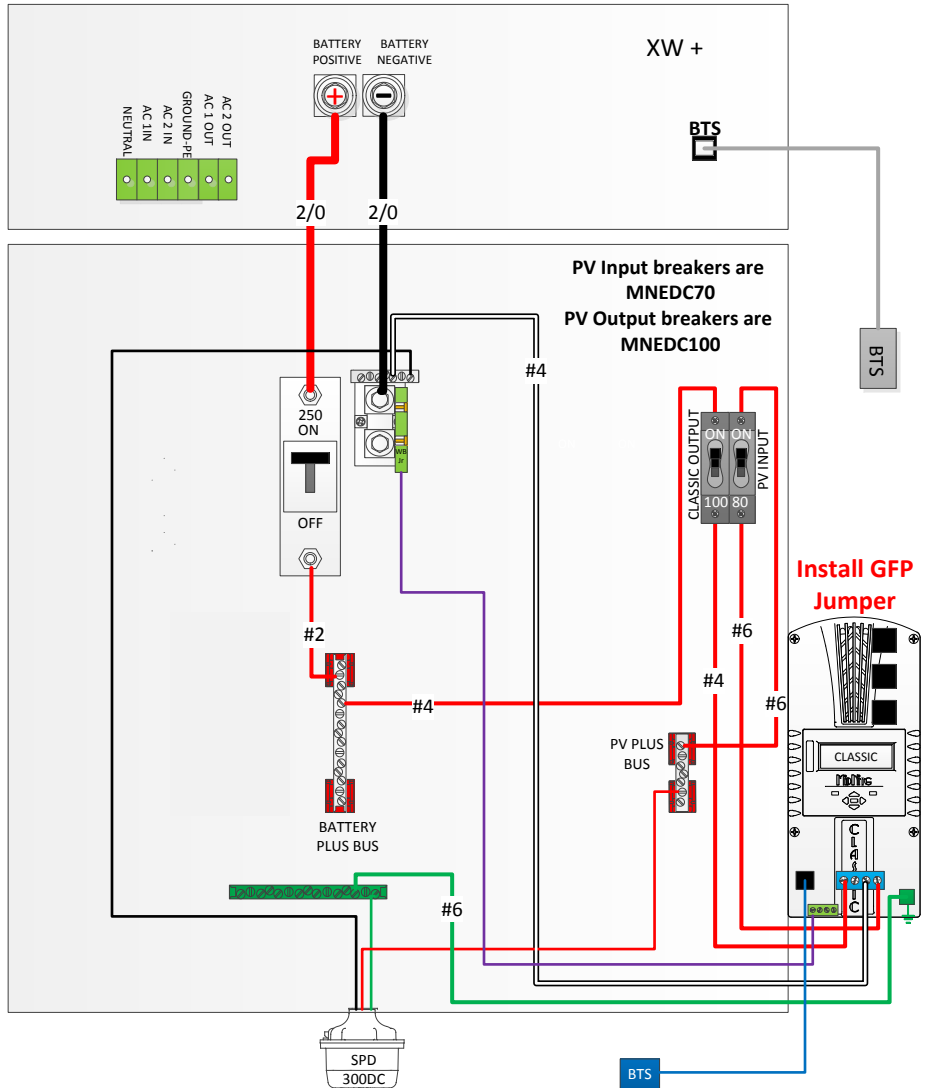

MXWP5548 or 6848-CL150-REV3/17/16

MidNite Installed AC wiring

MNXWP6048 or 6848-CL150-REVG-3/17/16

MidNite Installed DC wiring

MNXWP5548 or 6848-CL150-REVG-3/17/16

Customer Installed AC Wiring

To Ground rod, unless AC system has a ground rod in the Main utility Panel already.

Input from Secondary AC source

MXWP5548 or 6848-CL150-REVG-3/17/16

Customer Installed DC wiring