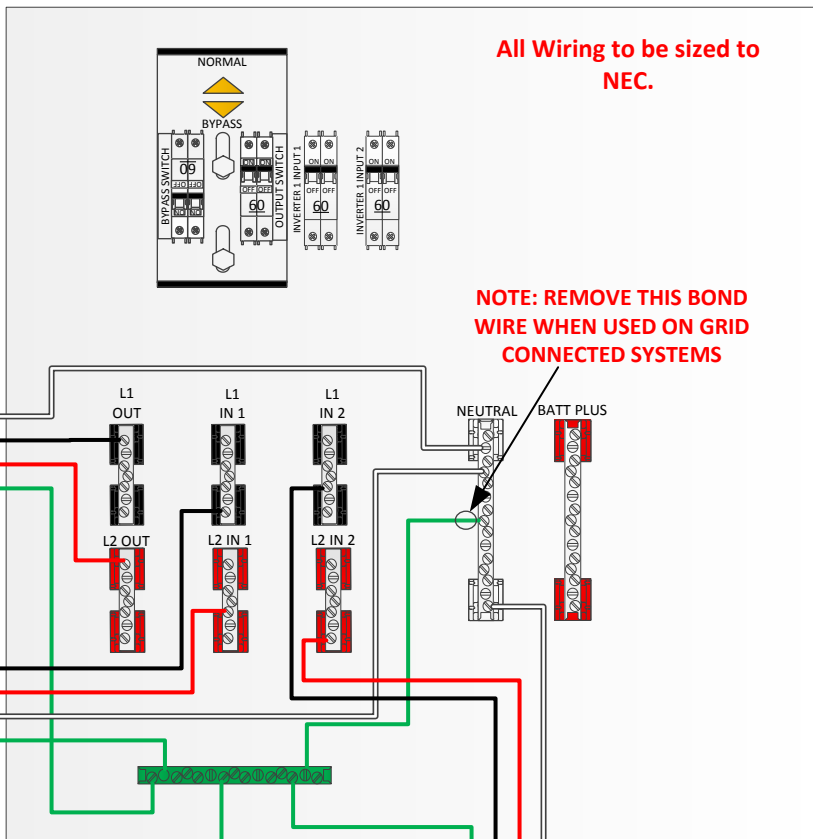

MXWP5548 or 6848-CL150-REV3/17/16

MidNite Installed AC wiring

MNXWP6048 or 6848-CL150-REVG-3/17/16

MidNite Installed DC wiring

MNXWP5548 or 6848-CL150-REVG-3/17/16

Customer Installed AC Wiring

To Ground rod, unless AC system has a ground rod in the Main utility Panel already.

Input from Secondary AC source

MXWP5548 or 6848-CL150-REVG-3/17/16

Customer Installed DC wiring