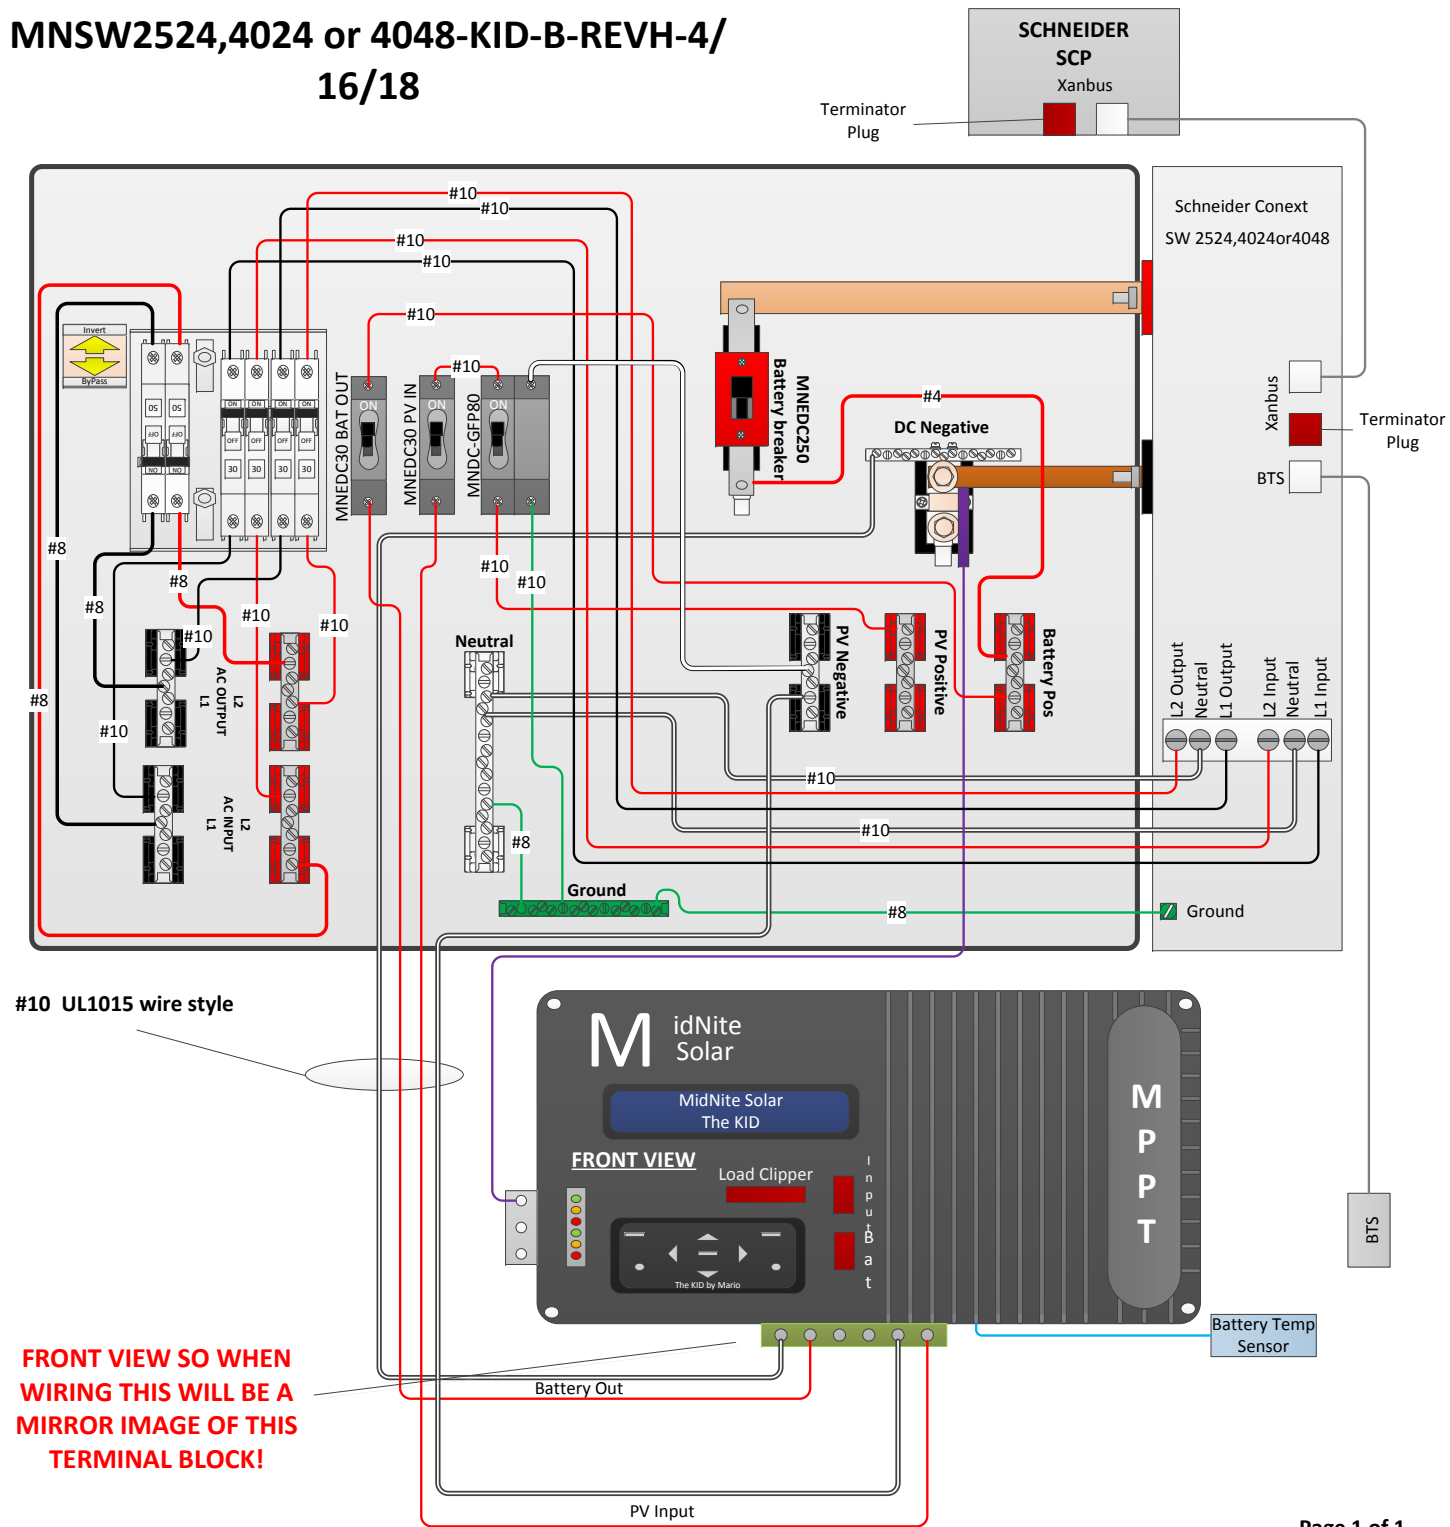

MNSW2524,4024 or 4048-KID-B-REVH-4/ 16/18

#10 UL1015 wire style

FRONT VIEW SO WHEN WIRING THIS WILL BE A MIRROR IMAGE OF THIS TERMINAL BLOCK!