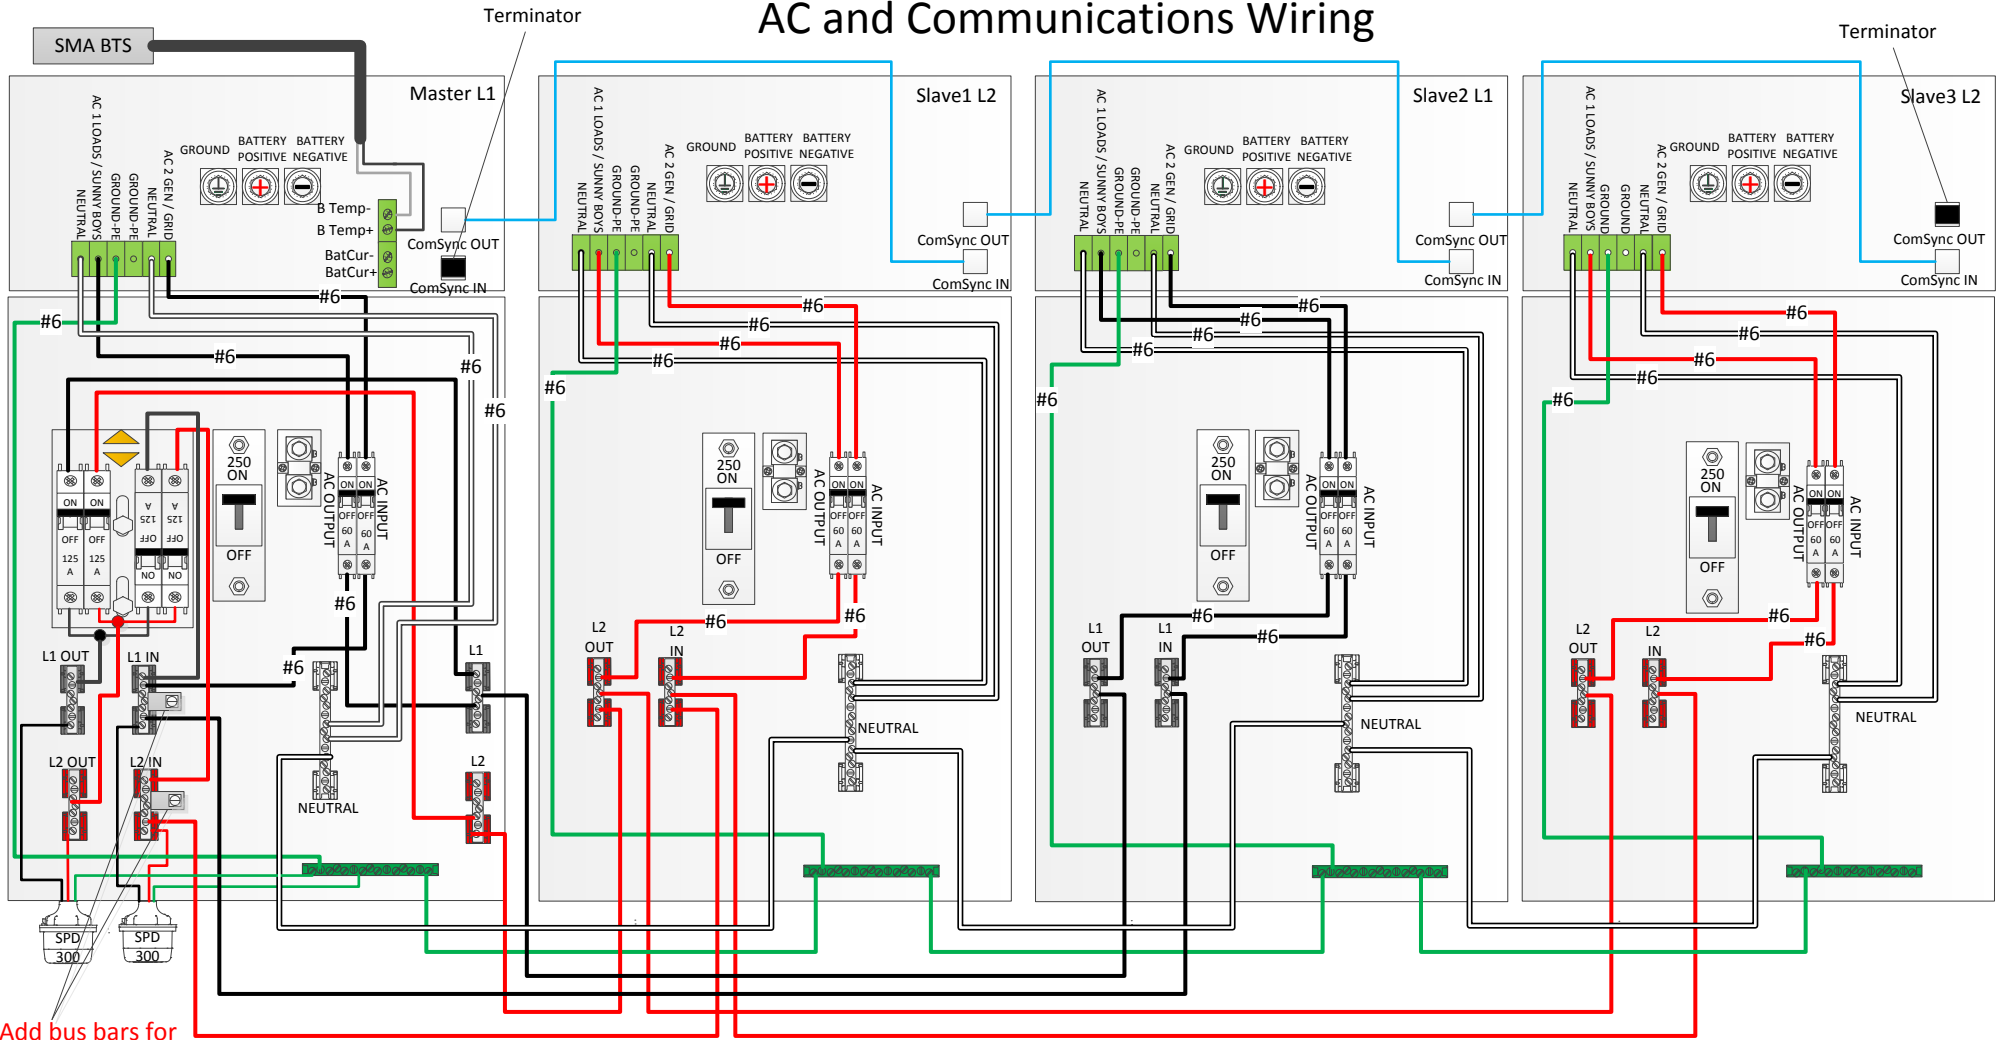

MNSI6048-QUAD REVE 12/17/15

AC and Communications Wiring

Add bus bars for customers Large AC IN wires

ALL AC WIRING IS #2 UNLESS MARKED OTHERWISE.

BASICALLY ALL WIRES FROM EACH INDIVIDUAL INVERTER WILL BE #6 AND ALL OTHERS ARE #2

MNSI6048-QUAD REVE 12/17/15

DC WIRING by MidNite

**ALL CABLES 2/0
UNLESS MARKED.**

MNSI6048-QUAD REVE 12/17/15

DC WIRING by Customer

NOT INCLUDED!!!

- A = MNXFLEX4/0-R84
- B = MNXFLEX4/0-W84
- C = MNXFLEX4/0-R60
- D = MNXFLEX4/0-W60
- E = MNXFLEX4/0-R60
- F = MNXFLEX4/0-W60
- G = MNXFLEX4/0-R84
- H = MNXFLEX4/0-W84

NON INCLUDED CONDUIT PARTS:

- 1 - 2 inch PVC LL
- 1 - 2 inch PVC LR
- 12 - 2 inch male adapters with lock nuts and bushings
- 5-6ft of 2 inch schedule 40 PVC conduit

MNSI6048-QUAD REVE 12/17/15

Customer Wiring