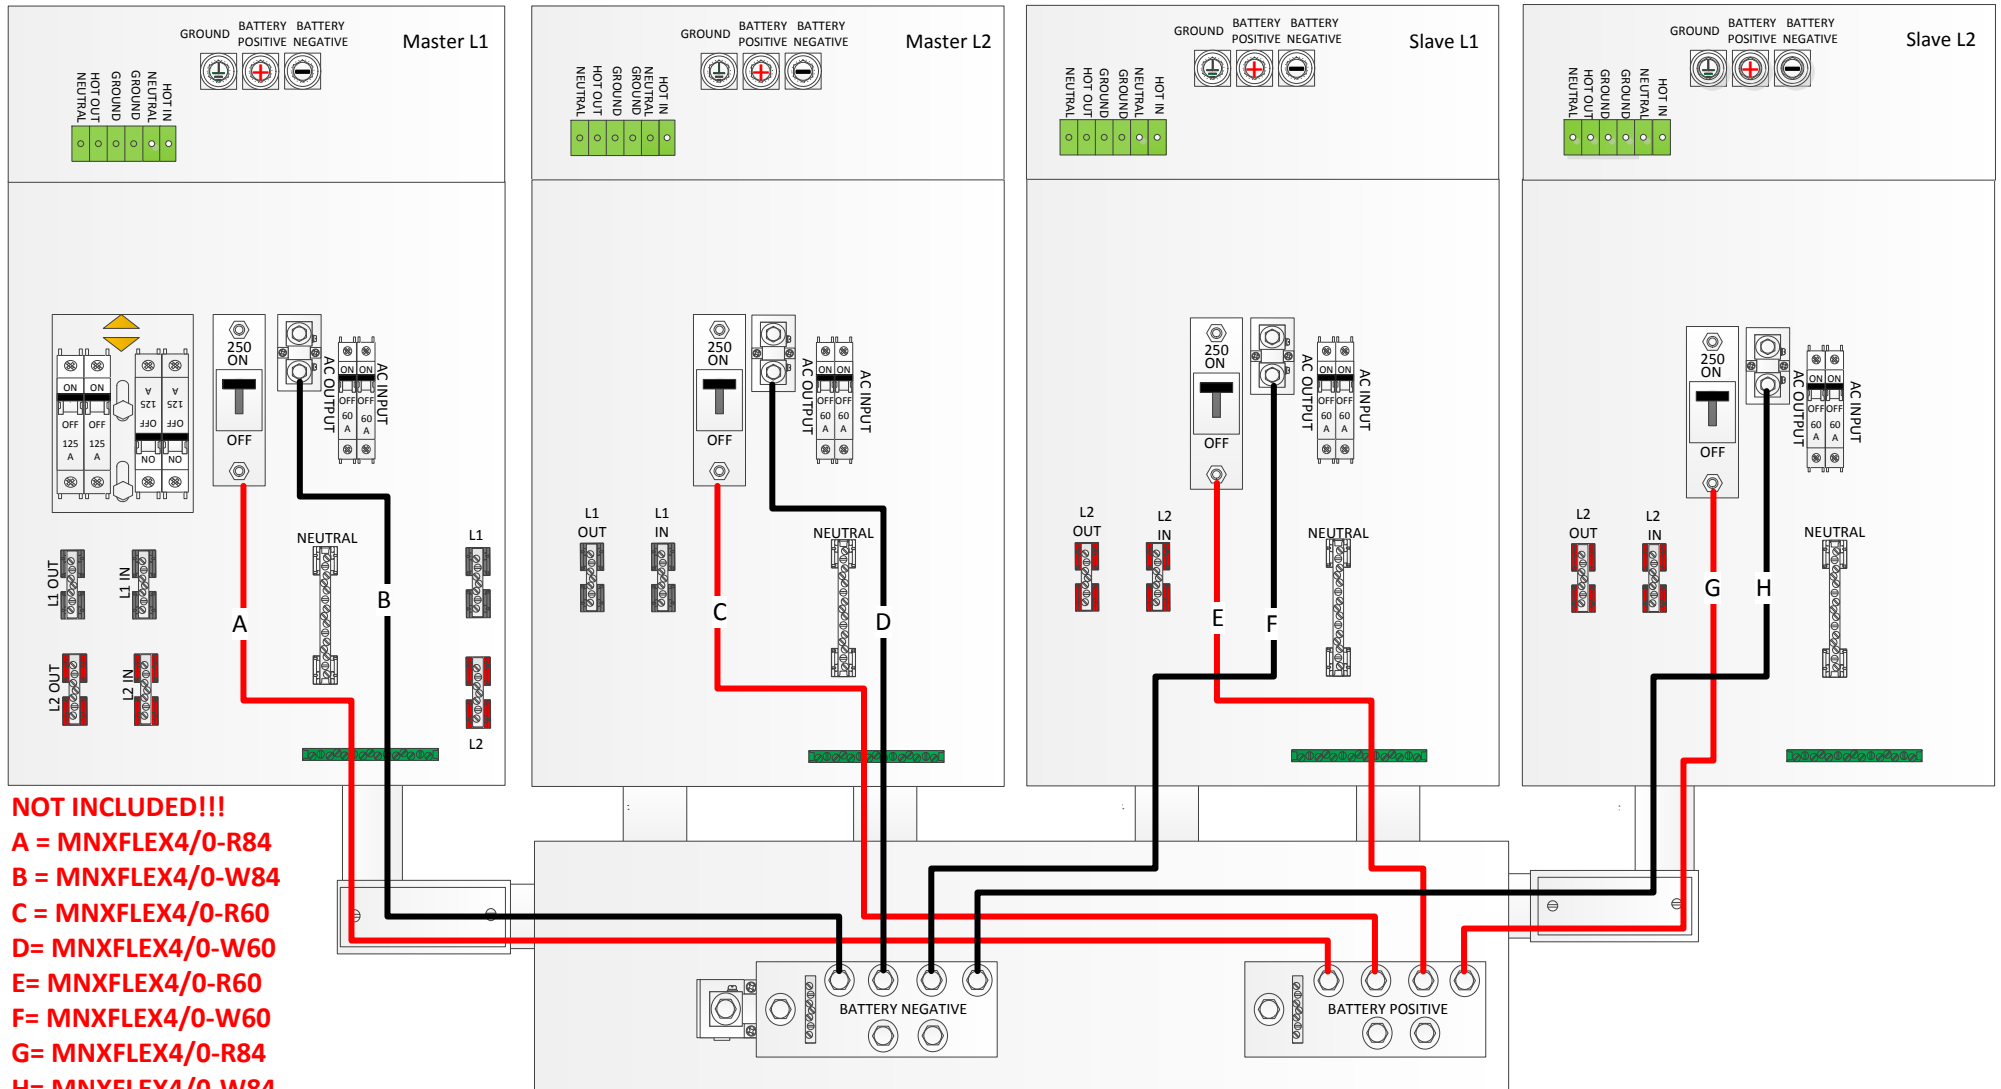

MNSI6048-QUAD REVE 12/17/15

AC and Communications Wiring

Add bus bars for customers Large AC IN wires

ALL AC WIRING IS #2 UNLESS MARKED OTHERWISE.

BASICALLY ALL WIRES FROM EACH INDIVIDUAL INVERTER WILL BE #6 AND ALL OTHERS ARE #2

MNSI6048-QUAD REVE 12/17/15

DC WIRING by MidNite

**ALL CABLES 2/0
UNLESS MARKED.**

MNSI6048-QUAD REVE 12/17/15

DC WIRING by Customer

NOT INCLUDED!!!

- A = MNXFLEX4/0-R84
- B = MNXFLEX4/0-W84
- C = MNXFLEX4/0-R60
- D = MNXFLEX4/0-W60
- E = MNXFLEX4/0-R60
- F = MNXFLEX4/0-W60
- G = MNXFLEX4/0-R84
- H = MNXFLEX4/0-W84

NON INCLUDED CONDUIT PARTS:

- 1 - 2 inch PVC LL
- 1 - 2 inch PVC LR
- 12 - 2 inch male adapters with lock nuts and bushings
- 5-6ft of 2 inch schedule 40 PVC conduit

MNSI6048-QUAD REVE 12/17/15

Customer Wiring