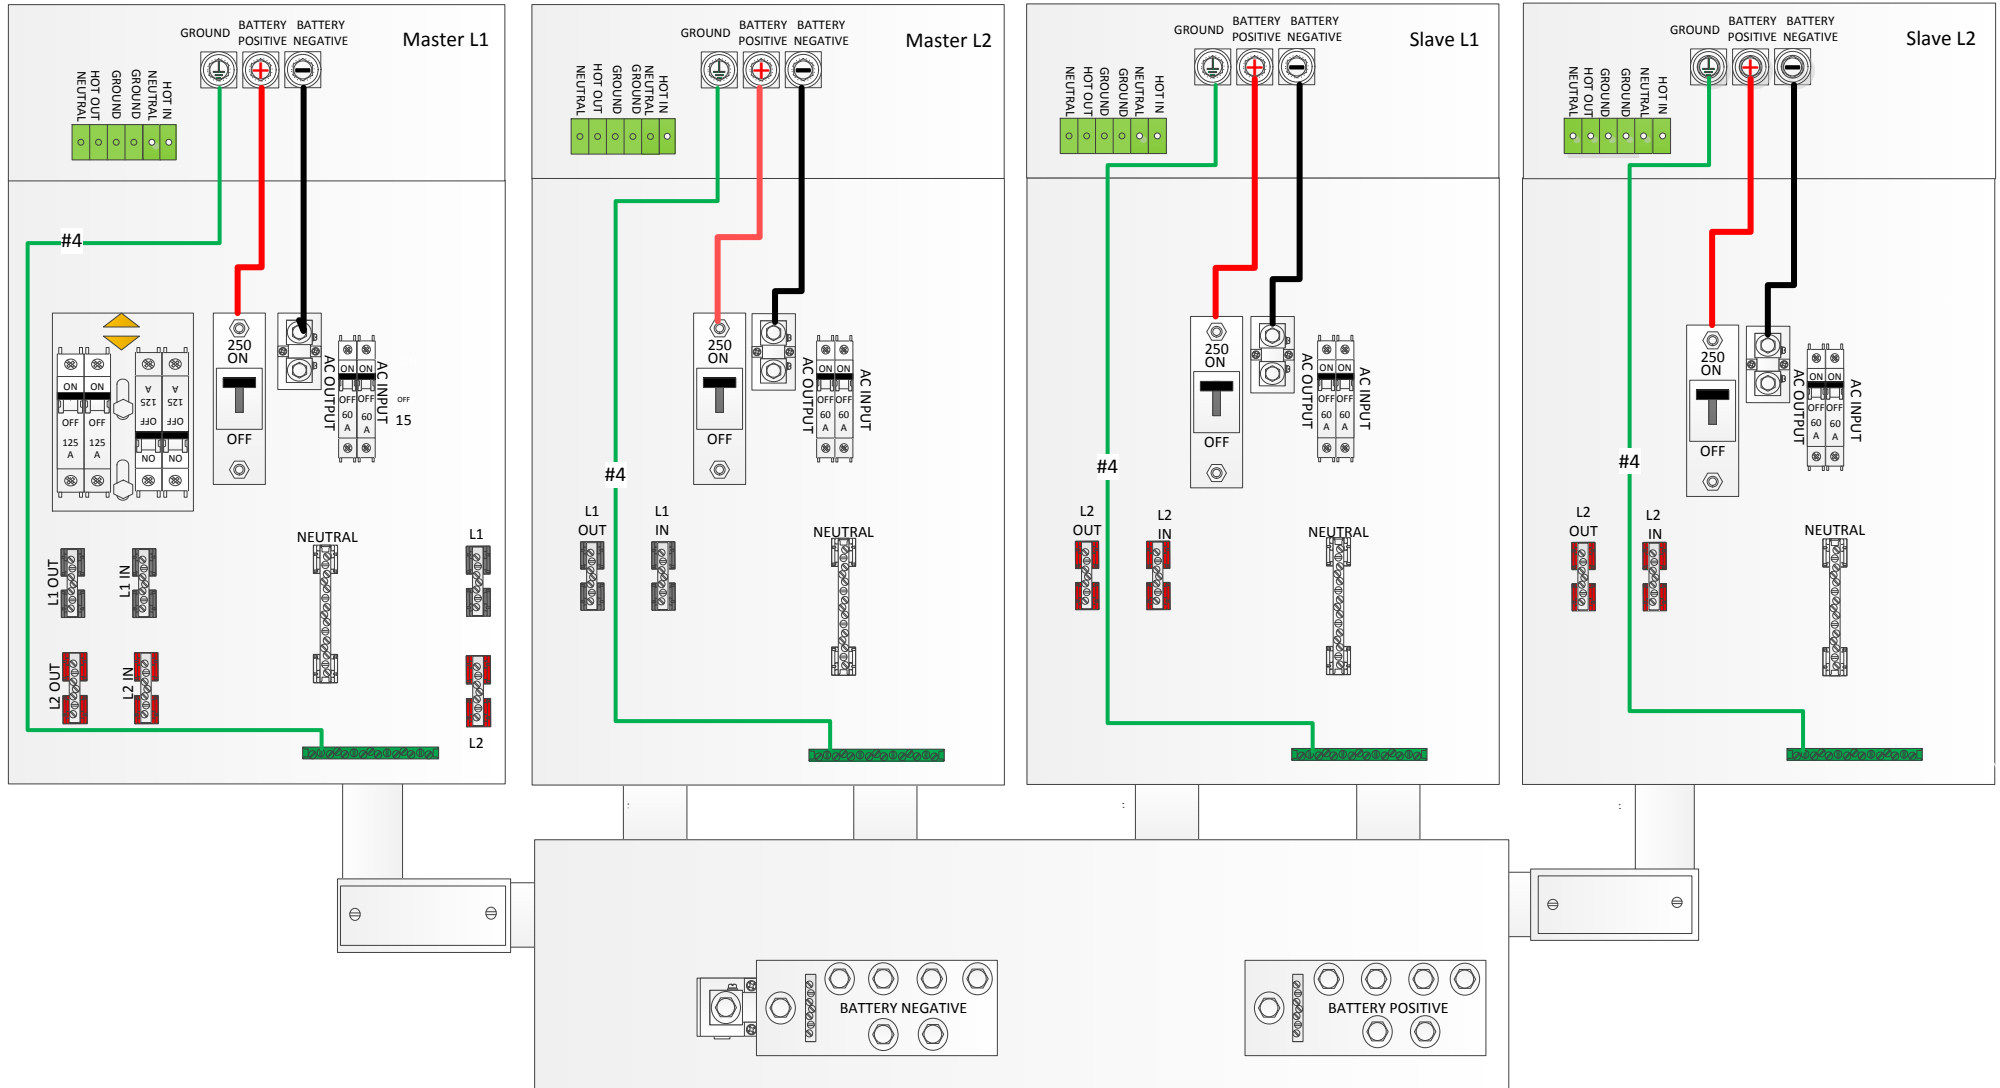

MNSI6048-QUAD REVE 12/17/15

AC and Communications Wiring

Add bus bars for customers Large AC IN wires

ALL AC WIRING IS #2 UNLESS MARKED OTHERWISE.

BASICALLY ALL WIRES FROM EACH INDIVIDUAL INVERTER WILL BE #6 AND ALL OTHERS ARE #2

MNSI6048-QUAD REVE 12/17/15

DC WIRING by MidNite

**ALL CABLES 2/0
UNLESS MARKED.**

MNSI6048-QUAD REVE 12/17/15

DC WIRING by Customer

NOT INCLUDED!!!

- A = MNXFLEX4/0-R84
- B = MNXFLEX4/0-W84
- C = MNXFLEX4/0-R60
- D = MNXFLEX4/0-W60
- E = MNXFLEX4/0-R60
- F = MNXFLEX4/0-W60
- G = MNXFLEX4/0-R84
- H = MNXFLEX4/0-W84

NON INCLUDED CONDUIT PARTS:

- 1 - 2 inch PVC LL
- 1 - 2 inch PVC LR
- 12 - 2 inch male adapters with lock nuts and bushings
- 5-6ft of 2 inch schedule 40 PVC conduit

MNSI6048-QUAD REVE 12/17/15

Customer Wiring