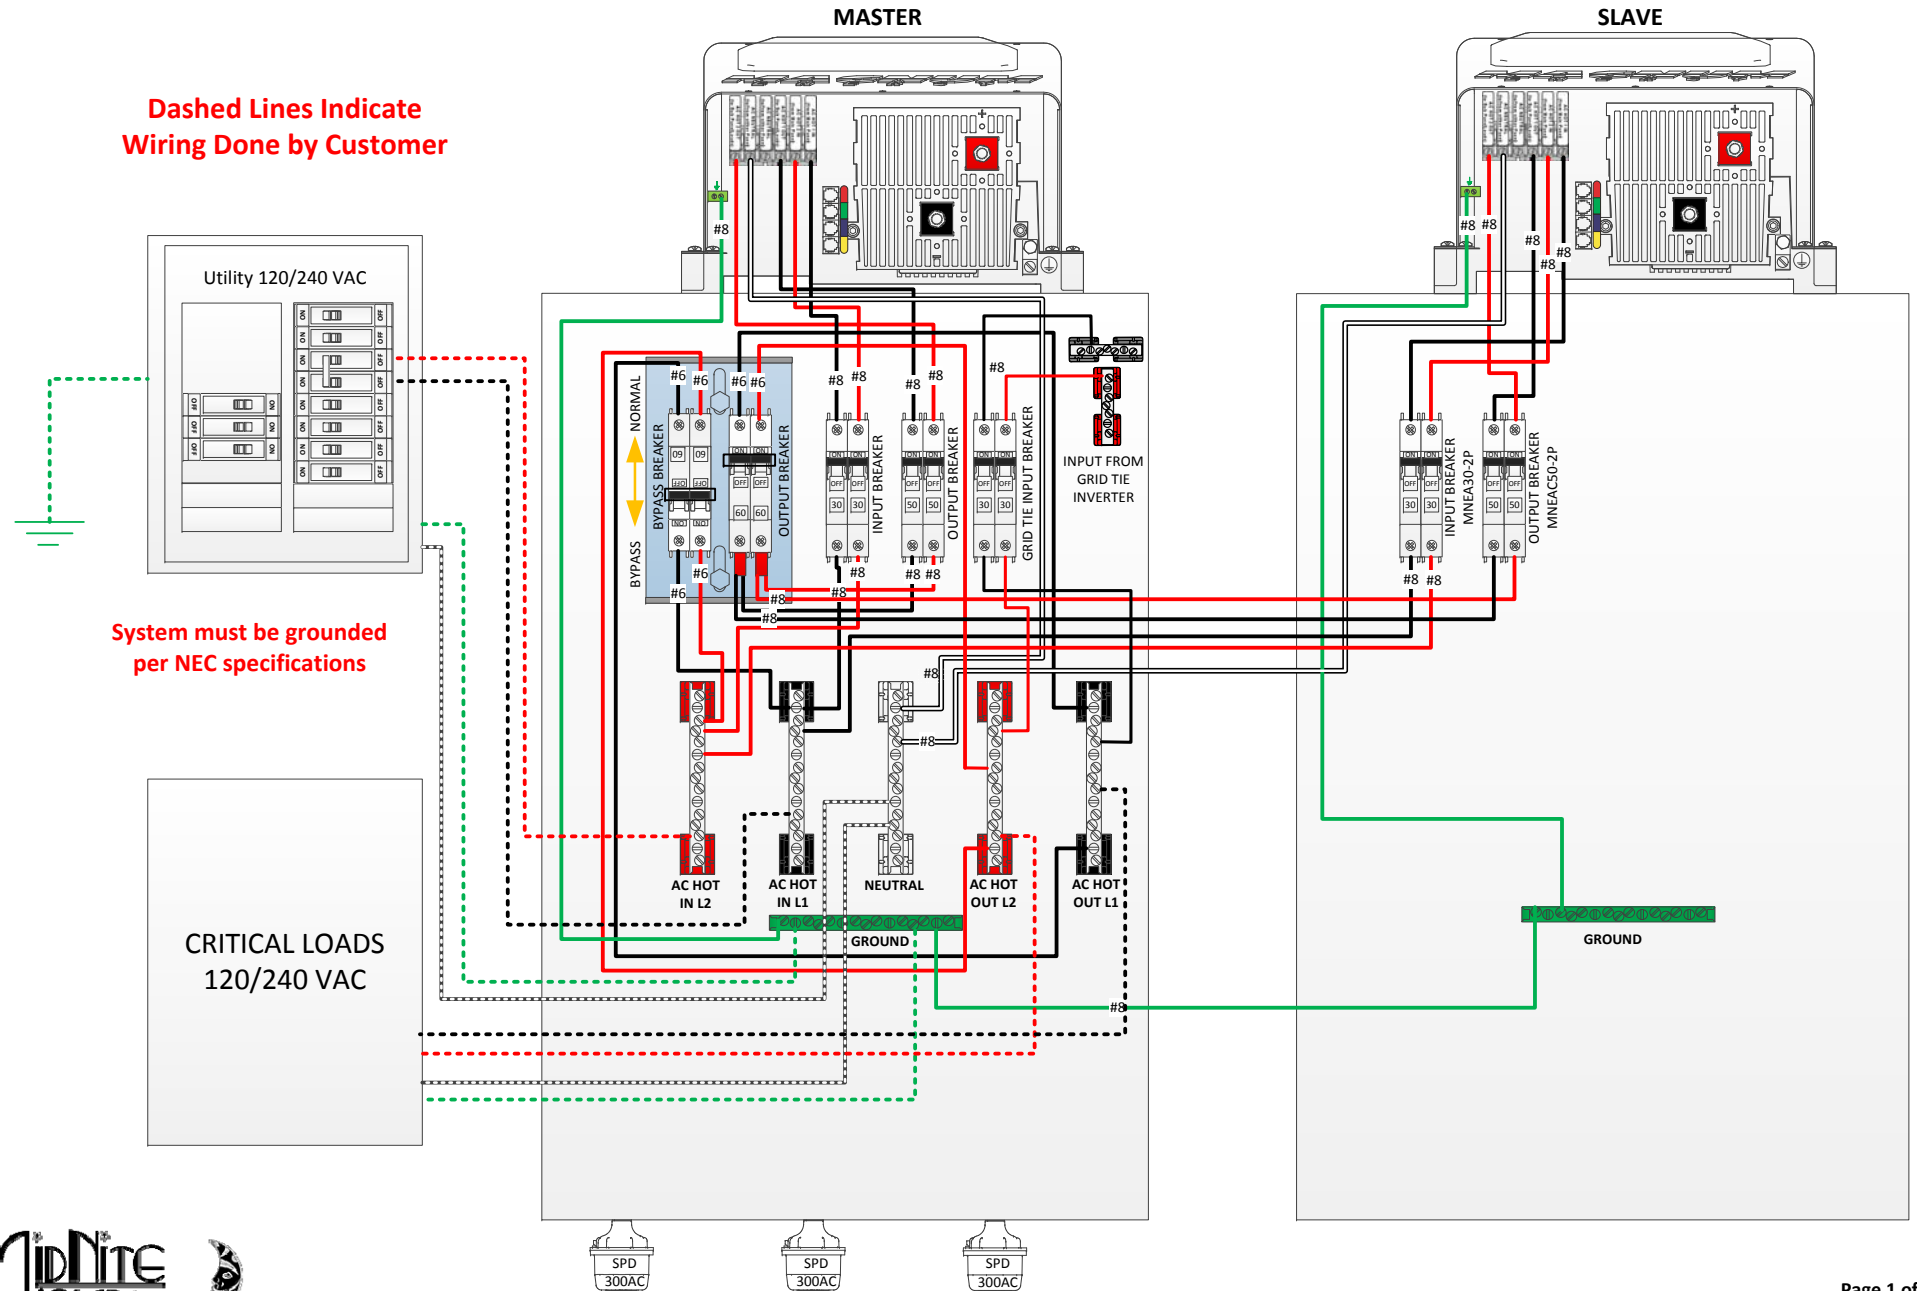

# MAGNUM MS4024 or 4448PAE DUAL AC COUPLED INVERTERS

# Communications cabling, BTS Cables, Surge Protection, Etc