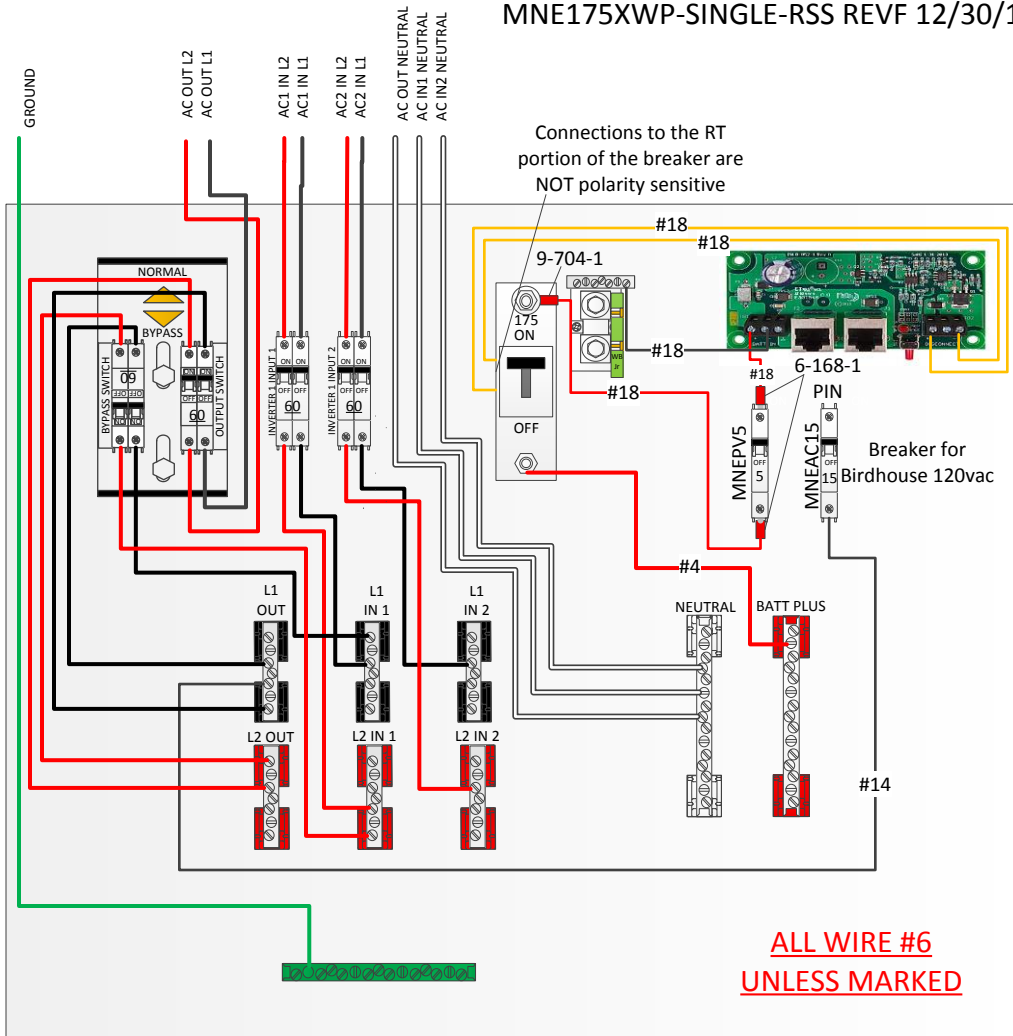

MNE175XWP-SINGLE-RSS REV# 12/30/15

**ALL WIRE #6
UNLESS MARKED**