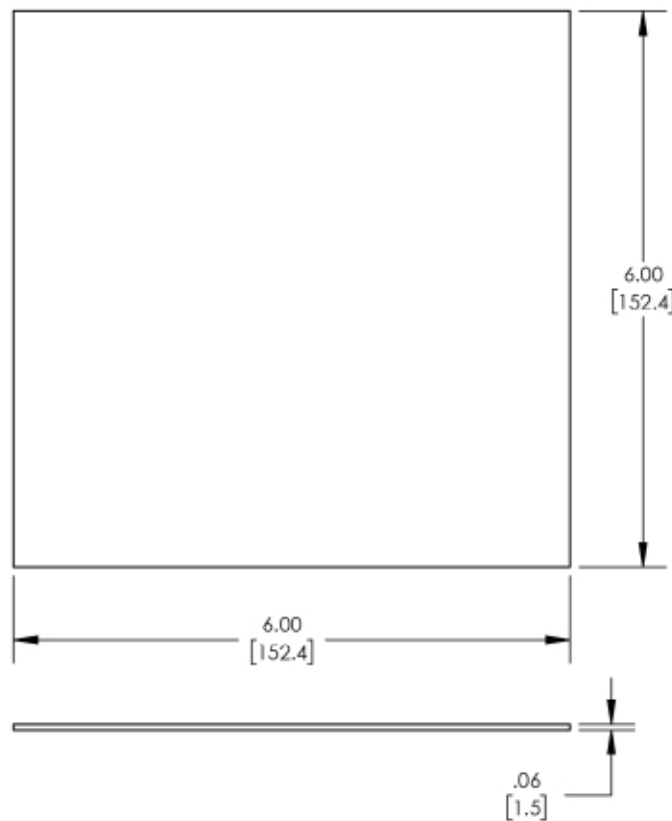

PART NUMBER	DESCRIPTION
QM-SG-ADH-B01-M1	Simple Grip Base Mount Adhesive, Bottom

ITEM NO.	DESCRIPTION
1	SIMPLEGRIP DOUBLESTICK BOTTOM

MATERIAL	DOUBLESTICK PUTTY TAPE
FINISH	GREY