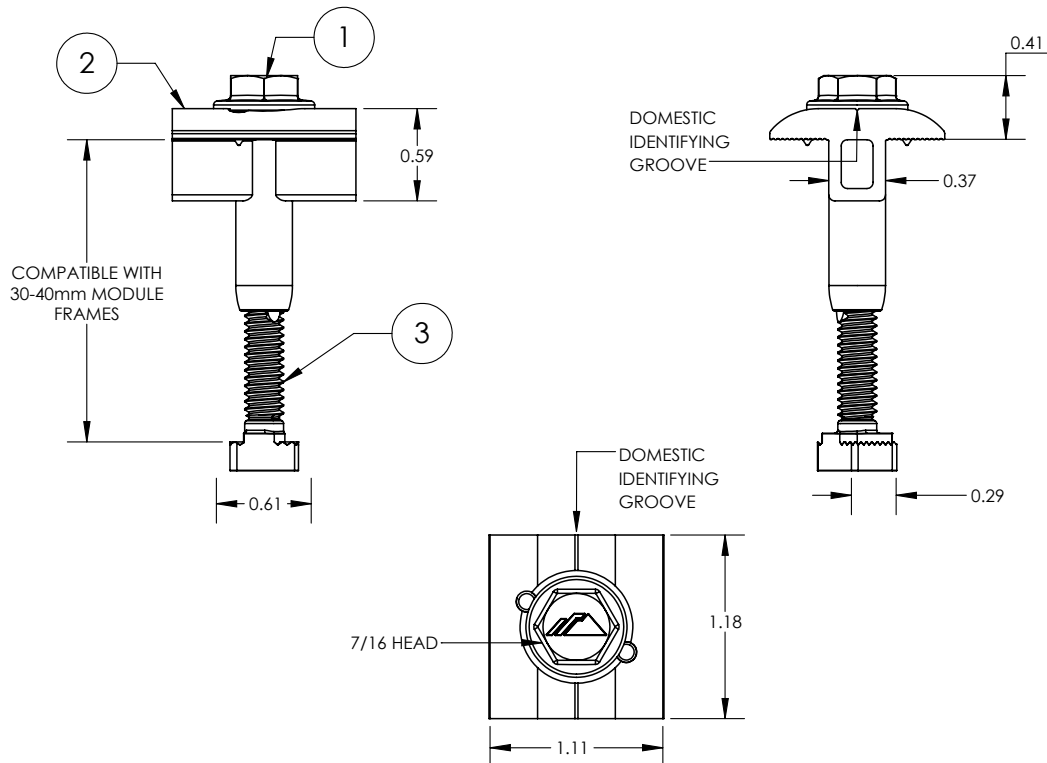

PART NUMBER	DESCRIPTION
XR-MID-01-B1-US	XR MID CLAMP (30-40mm), BLACK, US PRODUCTION

1) XR MID CLAMP, US

ITEM NO	MATERIAL	FINISH
1	300 SERIES STAINLESS STEEL	BLACK
2	6000 SERIES ALUMINUM	BLACK
3	300 SERIES STAINLESS STEEL	CLEAR