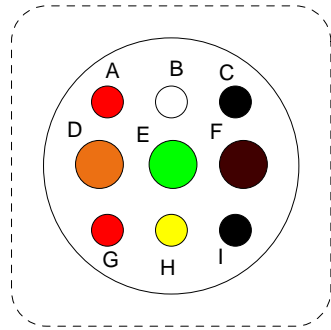

HS Up Converter Input-Output Connections

Input/Output Connector

Canon 3102E24-11PB

Pin

- A - Output Positive Sense
- B - No Connection
- C - Output Negative Sense
- D - Input Positive
- E - Housing Ground
- F - Input Negative
- G - Output Positive
- H - Remote Turn On/Off
- I - Output Negative

Mating Cable Connector
P/N 3106E24-11SB
Manufacturer: ITT Canon

This configuration applies to models:

611HS

721HS

621HS

737HS

637HS

749HS