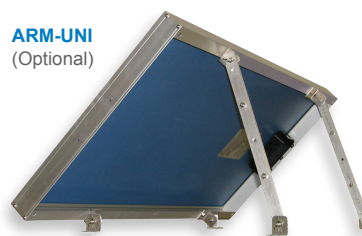

The Go Power! Controller displays:

- Battery voltage digital display
- Digital display of power output from the solar panel (amps)

Why choose a Go Power! System

A Go Power!™ Solar Charging Kit keeps your batteries charged and healthy. Full batteries give you the freedom to run lights, furnaces, fans and more DC appliances without the worry of running out of power.

Solar panels are mounted securely, and without worry of leaks, with the provided mounting hardware.

Check out our other Go Power!™ products:

- Universal Arm Tilt Mounts
- Inverters and Chargers
- SUNfilm solar chargers
- Installation accessories

ARM-UNI
(Optional)

Tilt Mount

ARM-UNI Adjustable Mount (optional)

Optimize solar charging by adjusting solar panel to maximize exposure to the sun.

- Easy and quick to install
- Ideal for boats, trucks and RVs
- Tilting can increase performance up to 40%