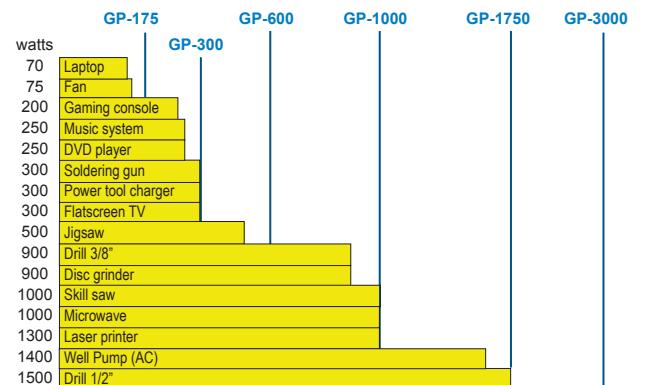

Clean, quiet and affordable mobile *power.*