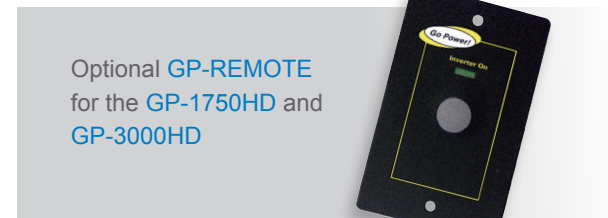

Optional **GP-REMOTE**
for the **GP-1750HD** and
GP-3000HD