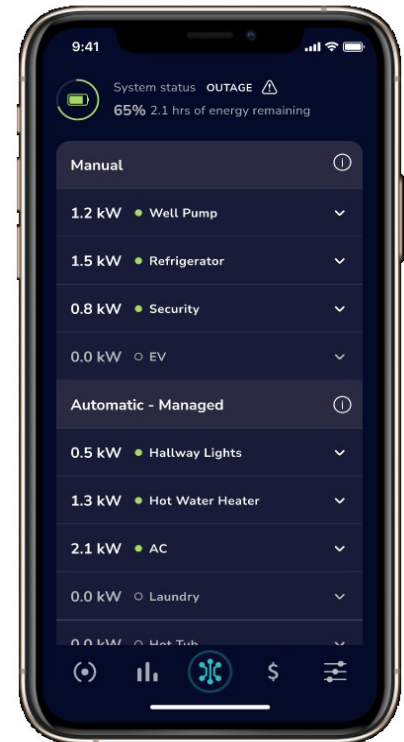

Generac Power Systems, Inc.
S45 W29290 Hwy. 59, Waukesha, WI 53189

www.Generac.com | 888-GENERAC (436-3722)

A0002198364 REV B

©2021 Generac Power Systems. All rights reserved.
Specifications are subject to change without notice.

GENERAC®