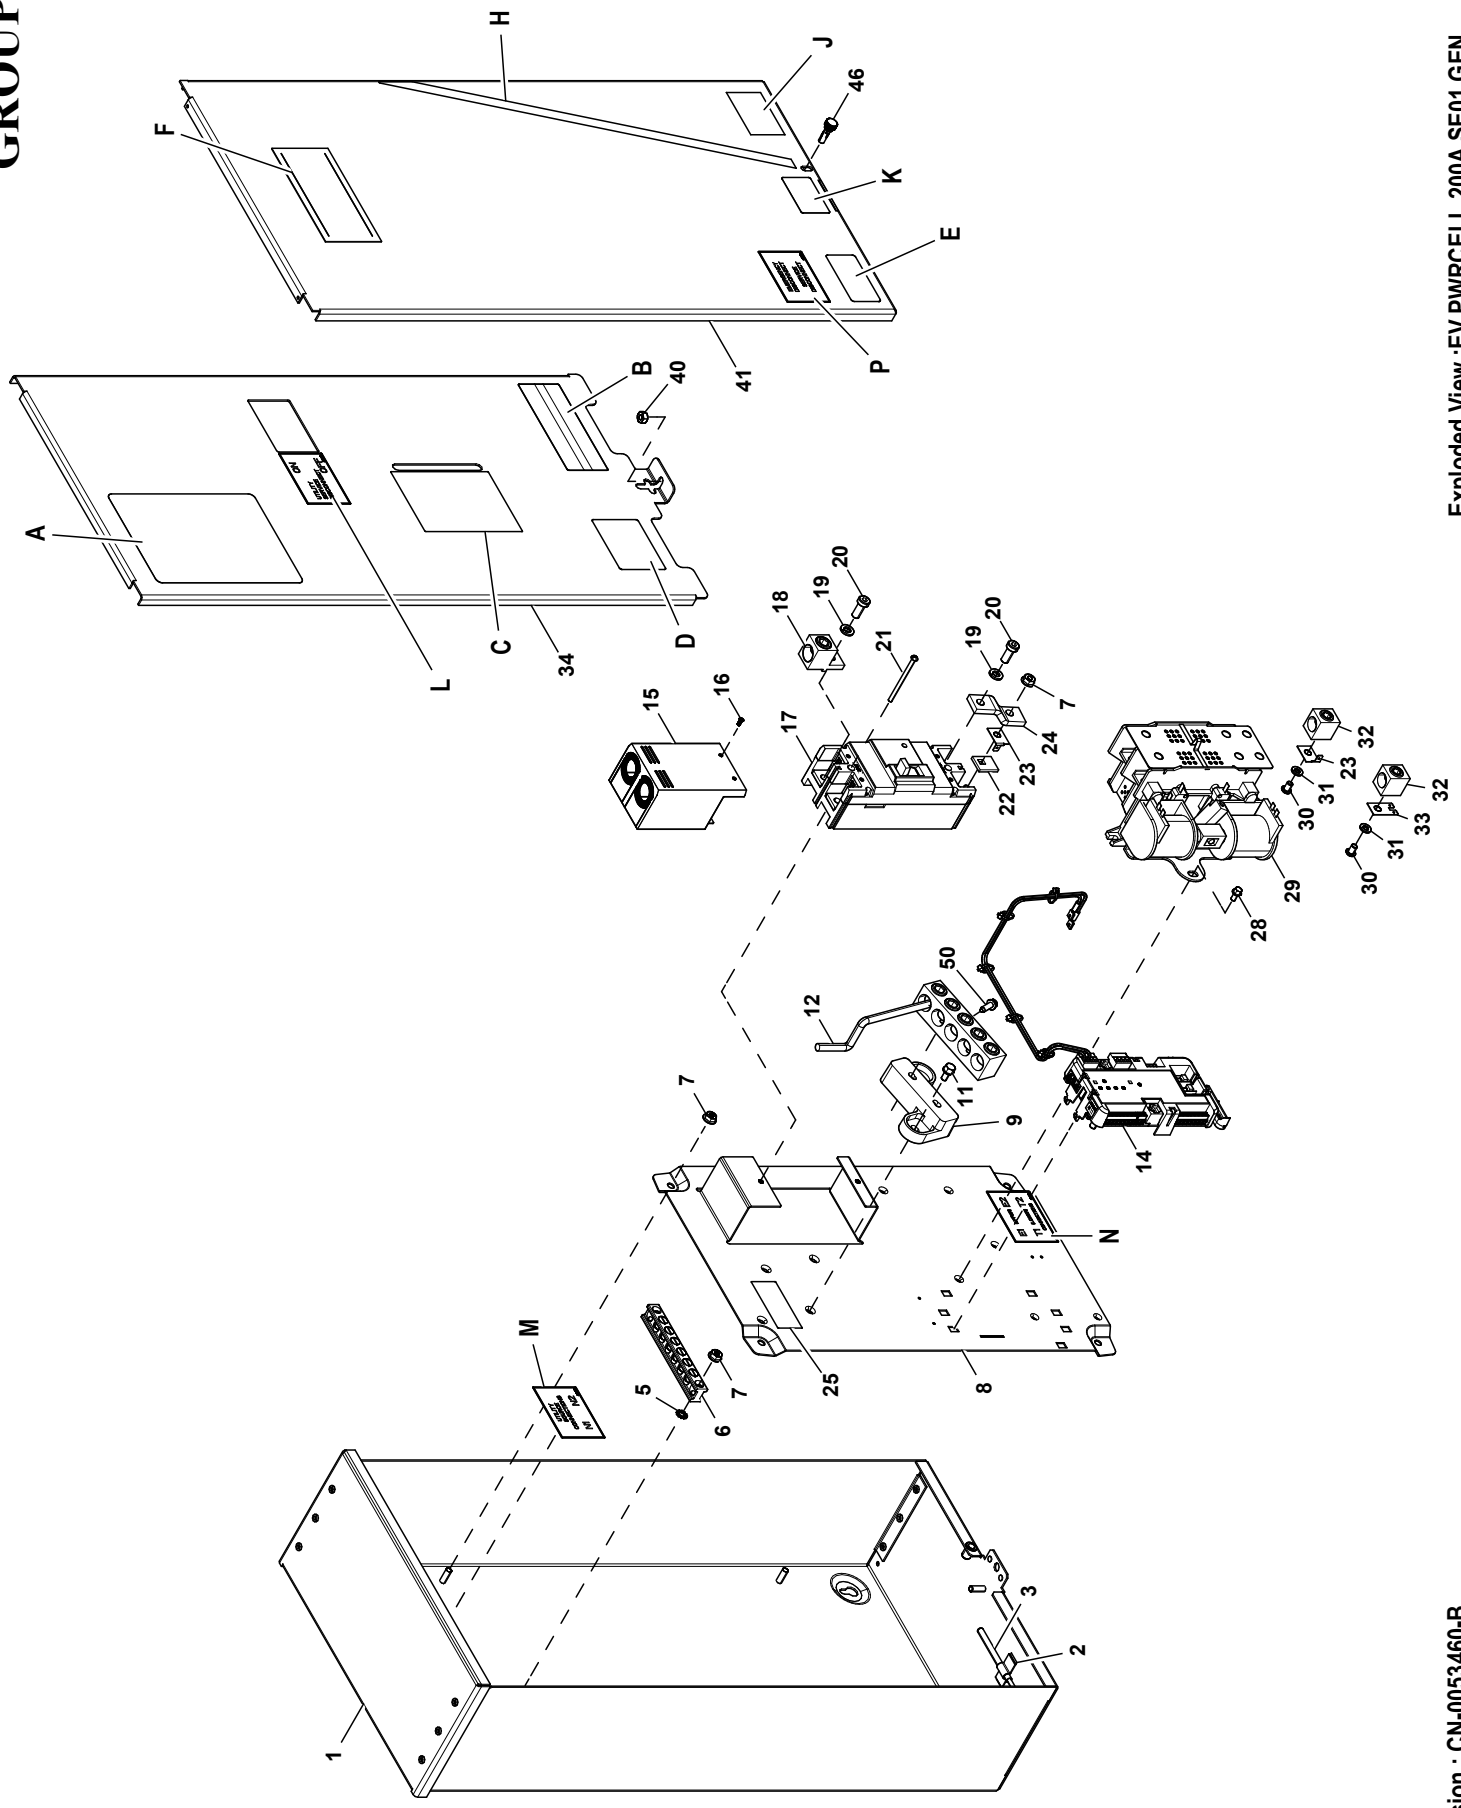

## EXPLODEDVIEW: EV PWRCELL 200A SE01 GEN

DRAWING#: A0001501150

GROUP

APPLICABLE TO:

ITEM	PART#	QTY.	DESCRIPTION
1	1000000818	1	AL14 ENCLOSURE 200A SE XFRSW
2	OK8254	1	U-CLIP ADHESIVE
3	0E6155	1	PIN ARM EXTENDER
5	G026850	2	WASHER LOCK EXT 1/4 STL
6	0J8202	1	LUG SLDLSS 2/0-#14 AL9CU
7	0G8411	8	NUT HEX FLANGE WHIZ 1/4-20
8	1000000825	1	SUBPLATE,200A SE XFER SW
9	---	1	ASSY NEUT BLK 200-400A W/TAP
10	028739A	1	TIE WRAP UL 3.9" X .10" BLK (NOT SHOWN)
11	G090388	2	SCREW HHTT M6-1.0 X 12 ZINC
12	OK1081	1	WIRE NEUTRAL/GND CONNECTION
13	10000005872	1	HARNESS 100/200A TS (NOT SHOWN)
14	A0002059820	1	ASSY MODULE- PWRCELL ATS CONTROLLER V3
15	OK8414	1	CB TERMINAL COVER 2 POLE 240V FNGR SAFE
16	OK8628	2	SCREW PFHM 4-24 X 5/16 TCS
17	OK0133	1	CB 200A 2POLE 240V 225AF
18	0H6306	2	LUG SLDLSS 350 MCM-6 AL/CU
19	G022129	4	WASHER LOCK SPRING 5/16 ZC
20	G049897	4	SCREW SHC LOW M8-1.25 X 20 G8
21	OK0973	2	SCREW RHM #8-32 X 2-1/2
22	OG4413	2	SPACER 200 AMP TRANSFER SWITCH
23	0E6033	4	90 DEGREE DN SPADE CONNECTOR
24	OK0130	2	BUSBAR 200A TRANSFER SW N1,N2
25	OK1018	1	DECAL, NEUTRAL CONNECTION
28	G074908	4	SCREW HHTT M5-0.8 X 10 BP
29	0L2911	1	XFRSW HSB 200A 2P 250V
30	0F1252	4	SCREW BHSC 1/4-20 X 3/8
31	G022097	4	WASHER LOCK SPRING 1/4 ZC
32	0E3375	4	LUG SLDLSS 250-#6 AL/CU
33	0E6034	1	STRAIGHT SPADE CONNECTOR
34	A0001835438	1	COVER SERVICE INSIDE 200A SE XFER SW
A	---	1	DECAL TEST SEQUENCE 100-200A SE
B	---	1	DECAL TERMINAL SHOCK HZD BI
C	---	1	DECAL WARN MANUAL OPER HANDLE EN/SP/FR
D	---	1	DECAL LIVE CIRCUIT ENG/FRN/SPN
40	G085889	1	NUT HEX 1/4-20 SS
41	A0001835426	1	COVER SERVICE 200A SE XFER SW
E	---	1	DECAL NEC COMPLIANCE
F	---	1	DECAL GENERAC PWRCELL 124X57 MM
H	---	1	DECAL GENERAC PWRCELL STRIPE 495X13 MM
J	---	1	DECAL WCR NEC COMPLIANCE
K	---	1	DECAL PROP 65 EN/SP/FR
46	0L6700	1	SCREW THUMB 1/4-20 X 1/2 KNURL
49	G057593	1	CABLE TIE MOUNT BLACK (NOT SHOWN)
50	G026902	1	SCREW HHTT #8-32 X 1/4 CZ
51	A0000840196	1	PWRCELL DECALS SERVICE ENTRANCE (NOT SHOWN)
L	---	1	PWRCELL DECALS SERVICE ENTRANCE (INCLUDED IN A0000840196)
M	---	1	PWRCELL DECALS SERVICE ENTRANCE (INCLUDED IN A0000840196)
N	---	1	PWRCELL DECALS SERVICE ENTRANCE (INCLUDED IN A0000840196)
P	---	1	PWRCELL DECALS SERVICE ENTRANCE (INCLUDED IN A0000840196)