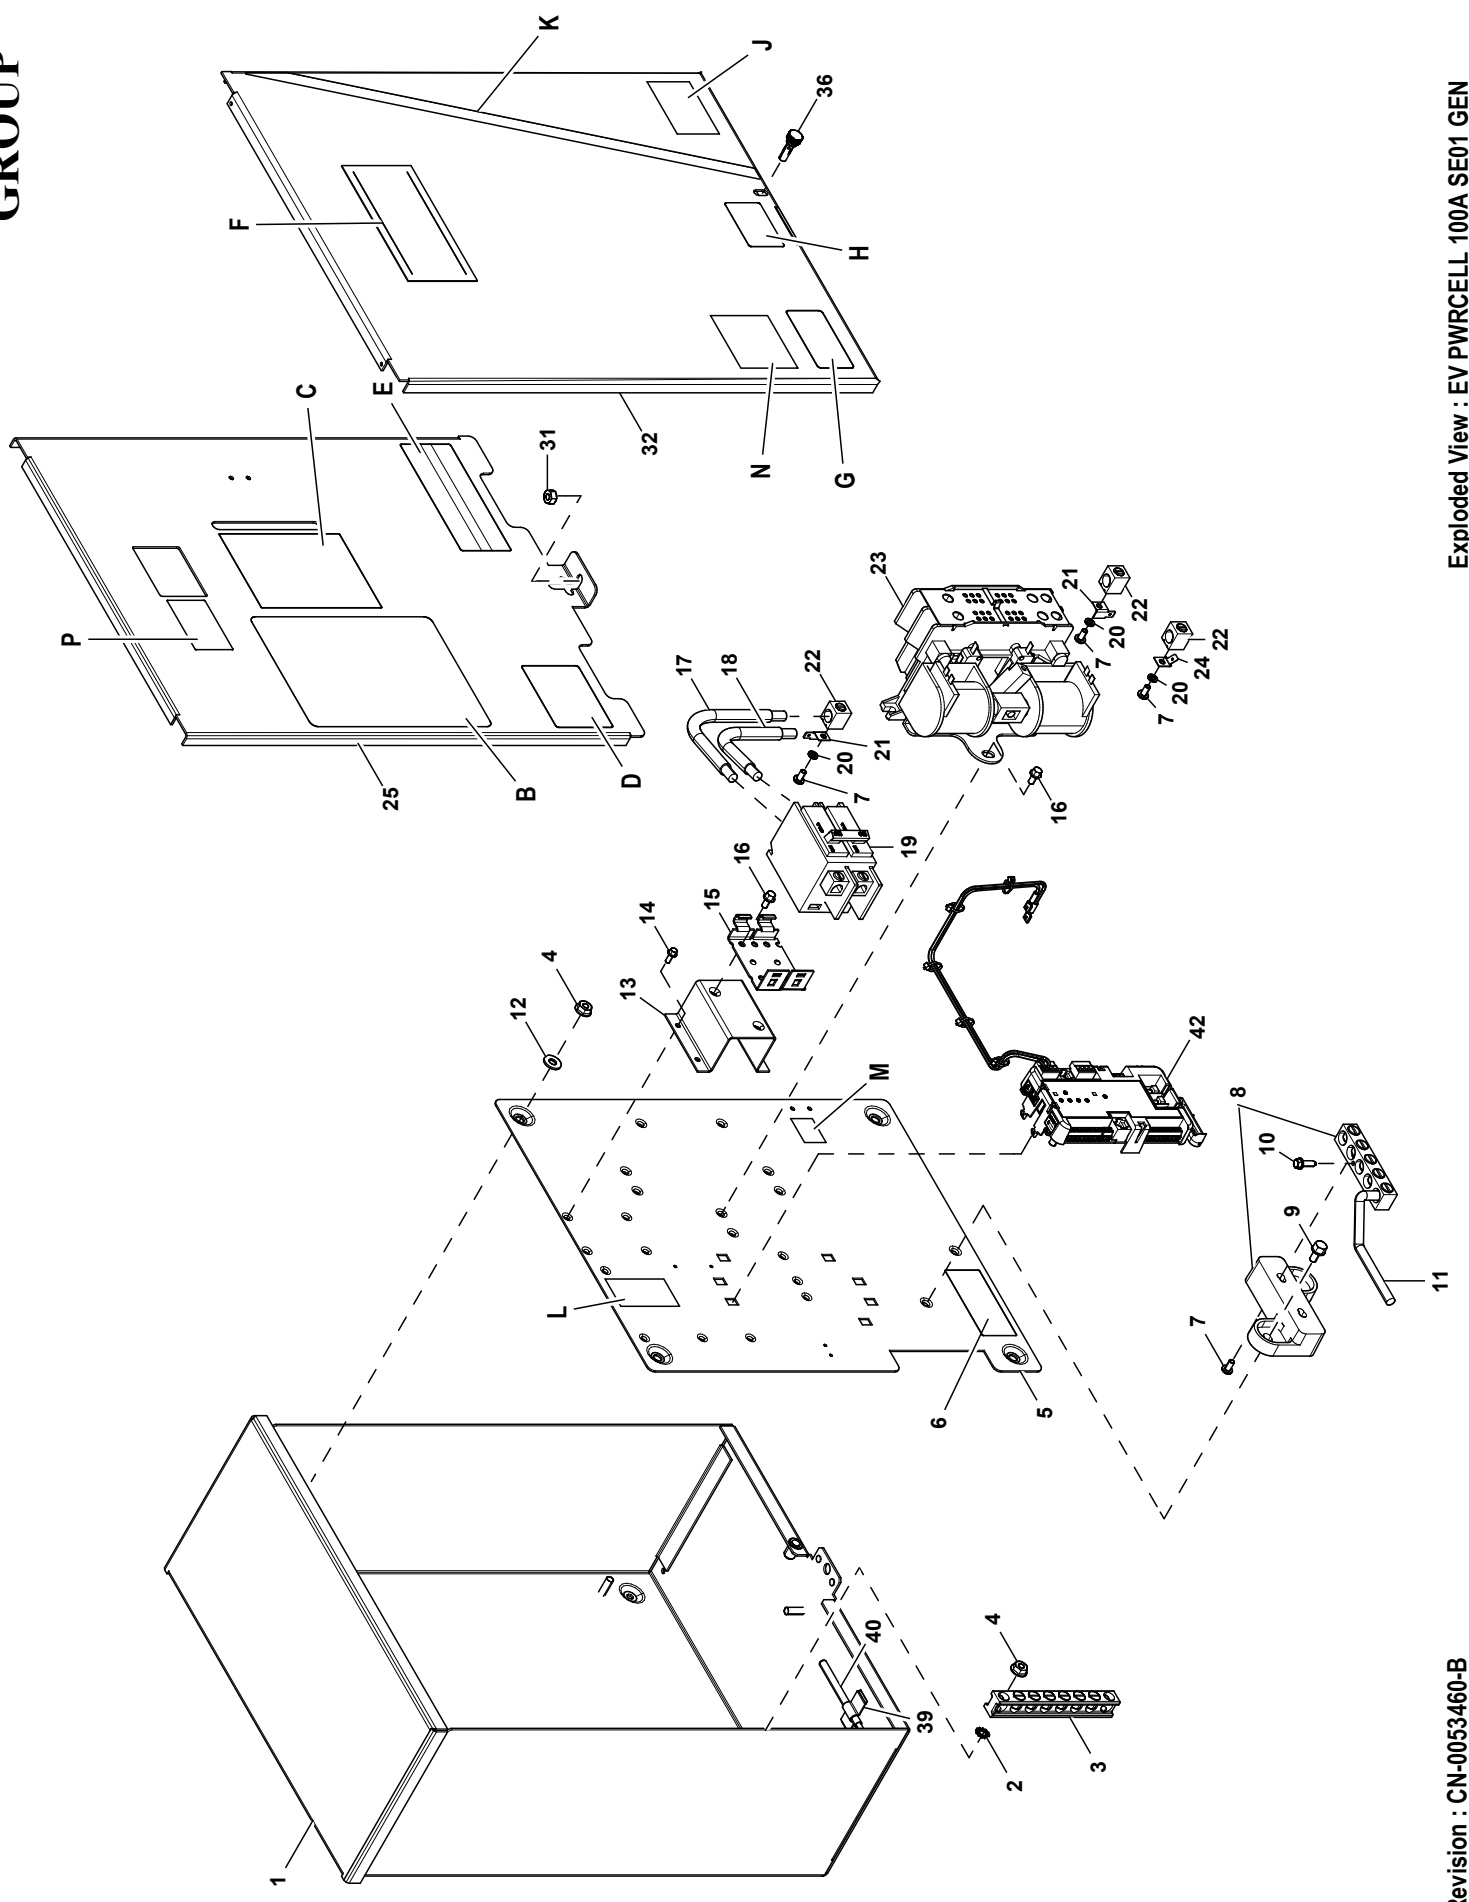

GROUP

EXPLODEDVIEW: EV PWRCELL 100A SE01 GEN

DRAWING#: A0001501149

GROUP

APPLICABLE TO:

ITEM	PART#	QTY.	DESCRIPTION
1	OK01120AL14	1	ENCLOSURE 100/200A XFER SW
2	G026850	2	WASHER LOCK EXT 1/4 STL
3	0J8202	1	LUG SLDLSS 2/0-#14 AL9CU
4	OG8411	6	NUT HEX FLANGE WHIZ 1/4-20
5	10000014617	1	SUBPLATE 100/200A XFER SW
6	OK1018	1	DECAL, NEUTRAL CONNECTION
7	G036933	6	SCREW PPHM #10-32 X 3/8
8	---	1	ASSY NEUT BLK 100A W/TAP 5POS
9	G090388	2	SCREW HHTT M6-1.0 X 12 ZINC
10	G026902	1	SCREW HHTT #8-32 X 1/4 CZ
11	OK1167	1	WIRE NEUTRAL TO GROUND CONNECTION
12	G022473	4	WASHER FLAT 1/4-M6 STEEL ZINC
13	OK1119	1	RISER 100A SERV ENT
14	0A1495	4	SCREW HHTT M4-0.7 X 10 BP
15	0E7890	1	BRKT CB MTG BACK
16	G074908	6	SCREW HHTT M5-0.8 X 10 BP
17	OG5780B	1	ASSY WIRE 2AWG 6.875" #N2A BLK
18	OG5780A	1	ASSY WIRE 2AWG 5.375" #N1A BLK
19	0E7886H	1	CB 0100A 2P 240V S BQ2 LB
20	G022152	6	WASHER LOCK SPRING #10 ZC
21	10000009445	4	90 DEGREE STRAIGHT SPADE CONNECTOR
22	G077033	6	LUG SLDLSS 1/0-#14X9/16 AL/CU
23	0L2910	1	XFRSW HSB 100A 2P 250V
24	G074138	1	LUG DIS QK NI-S 10X45 DEG BR/T
25	A0001835431	1	COVER SERVICE INSIDE 100A SE GRAY
B	---	1	DECAL TEST SEQUENCE 100-200A SE
C	---	1	DECAL WARN MANUAL OPER HANDLE EN/SP/FR
D	---	1	DECAL LIVE CIRCUIT ENG/FRN/SPN
E	---	1	DECAL TERMINAL SHOCK HZD BI
31	G085889	1	NUT HEX 1/4-20 SS
32	A0001835315	1	COVER SERVICE 100A SE XFER SW
F	A0000762108	1	DECAL GENERAC PWRCELL 124X57 MM
G	0H7274	1	DECAL NEC COMPLIANCE
H	10000037322	1	DECAL PROP 65 EN/SP/FR
J	10000008602	1	DECAL WCR NEC COMPLIANCE
K	A0000766522	1	DECAL GENERAC PWRCELL STRIPE 495X13 MM
36	0L6700	1	SCREW THUMB 1/4-20 X 1/2 KNURL
39	OK8254	1	U-CLIP ADHESIVE
40	0E6155	1	PIN ARM EXTENDER
42	A0002059820	1	ASSY MODULE- PWRCELL ATS CONTROLLER V3
43	028739A	1	TIE WRAP UL 3.9" X .10" BLK (NOT SHOWN)
44	10000005872	1	HARNES 100/200A TS (NOT SHOWN)
45	G057593	1	CABLE TIE MOUNT BLACK (NOT SHOWN)
49	A0000840196	1	PWRCELL DECALS SERVICE ENTRANCE (NOT SHOWN)
L	---	1	PWRCELL DECALS SERVICE ENTRANCE (INCLUDED IN A0000840196)
M	---	1	PWRCELL DECALS SERVICE ENTRANCE (INCLUDED IN A0000840196)
N	---	1	PWRCELL DECALS SERVICE ENTRANCE (INCLUDED IN A0000840196)
P	---	1	PWRCELL DECALS SERVICE ENTRANCE (INCLUDED IN A0000840196)