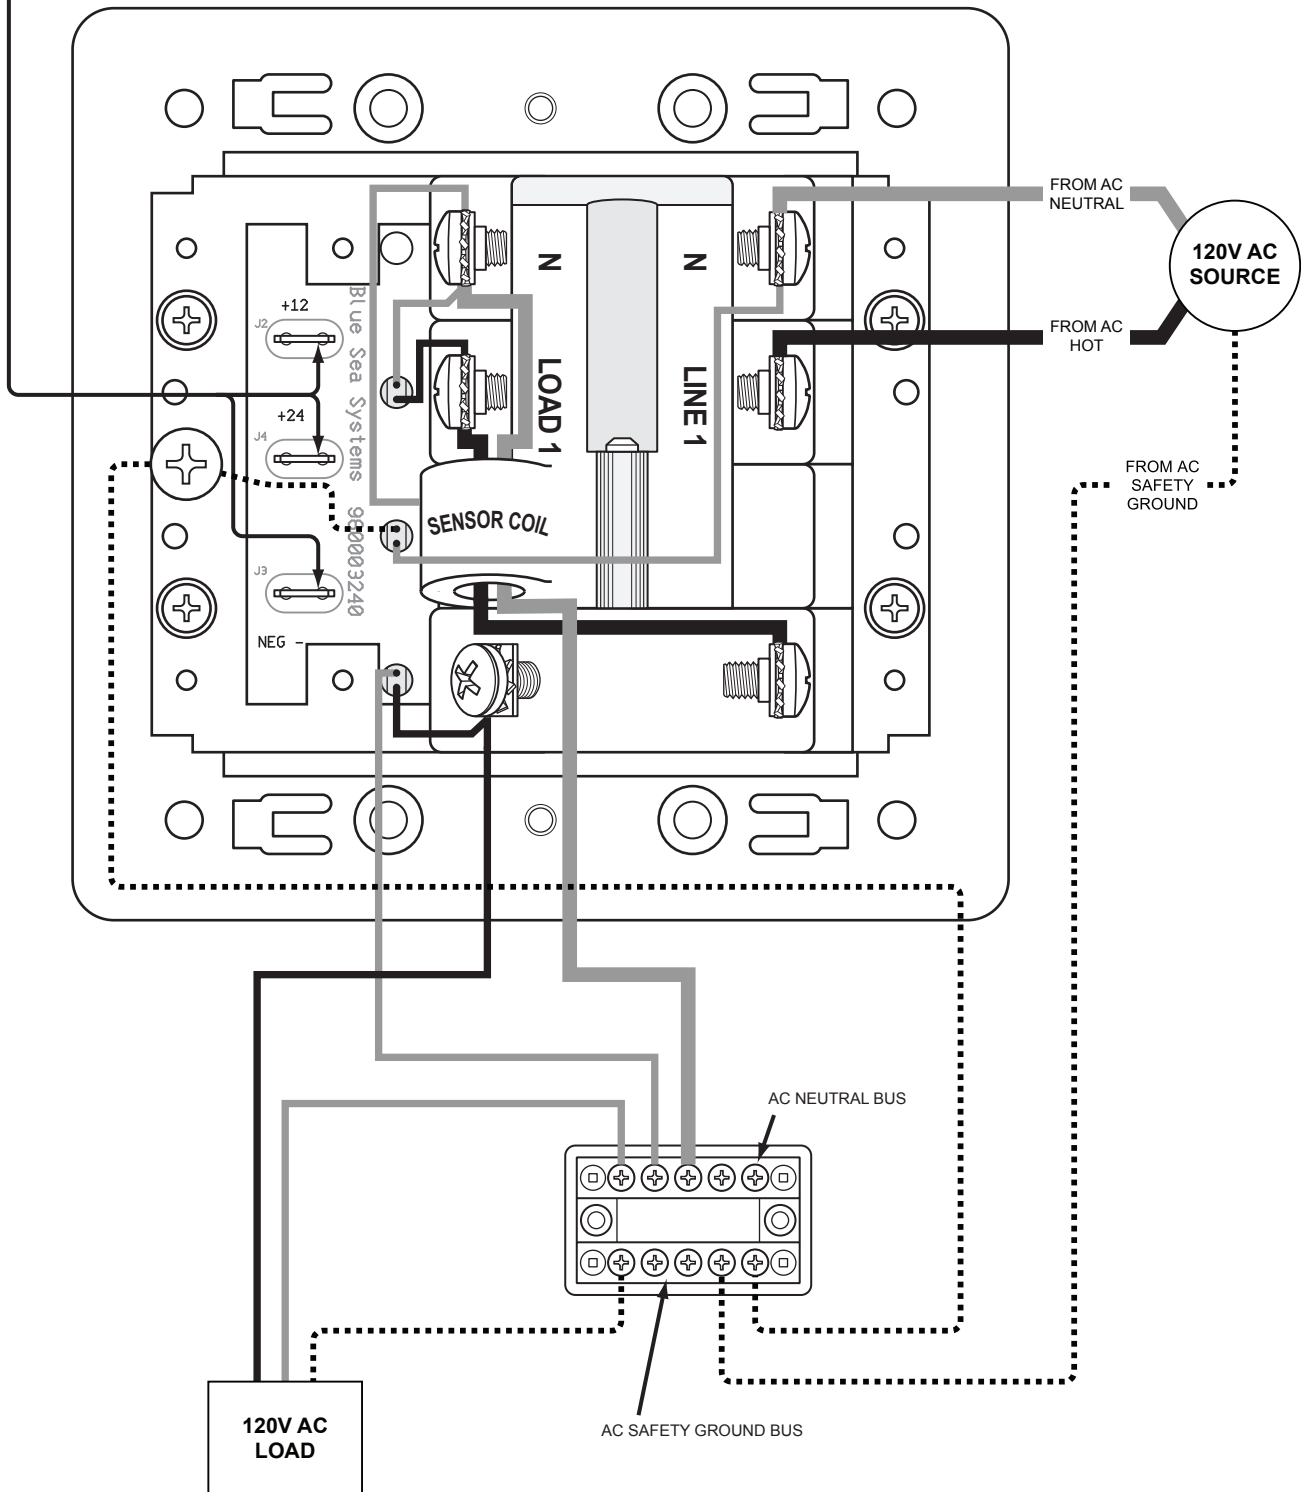

**LABEL BACKLIGHTING:**  
 CONNECT TO +12 / NEG TABS FOR 12V SOURCE  
 CONNECT TO +24 / NEG TABS FOR 24V SOURCE

425 Sequoia Drive  
 Bellingham, WA 98226  
 p: 360.738.8230  
 p: 800.222.7617 USA and Canada  
 f: 360.734.4195  
 conductor@blueseas.com  
 www.blueseas.com

**1190 Panel Wiring Schematic**  
 ELCI Main + 1 Position Panel

For additional information please refer to the Installation Manual or go to [www.blueseas.com](http://www.blueseas.com)

980006690 Rev.001