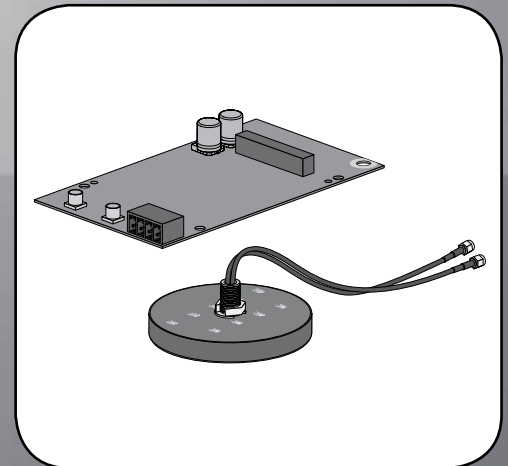

SMA CELLULAR LTE MODEM KIT

CELLMODKIT-US-10

Reliable cell signal strength

- High-speed 4G LTE modem provides the most comprehensive coverage
- Compatible with multiple major cellular carriers
- Configurable as primary or fallback communications method

Perfect alignment

- Designed for integration with Power+ Solution
- Mounts within Sunny Boy inverter for environmental protection
- Wirelessly transmits data to Sunny Portal

Plug-and-play installation

- Rapid, 'snap-in' installation
- Quick and easy setup
- 5 year prepaid data plan included

SMA CELLULAR LTE MODEM KIT

Simple and effective data transmission

The SMA Cellular LTE Modem Kit allows for direct data transmission between the Sunny Boy inverter to the cloud based Sunny Portal via a cellular network as an alternative to data transmission via Ethernet or WLAN. The SMA Cellular LTE Modem Kit transmits solar production data up to four times per day to Sunny Portal. The SMA Cellular LTE Modem Kit includes a 5 year prepaid data plan, which can be extended upon request.*