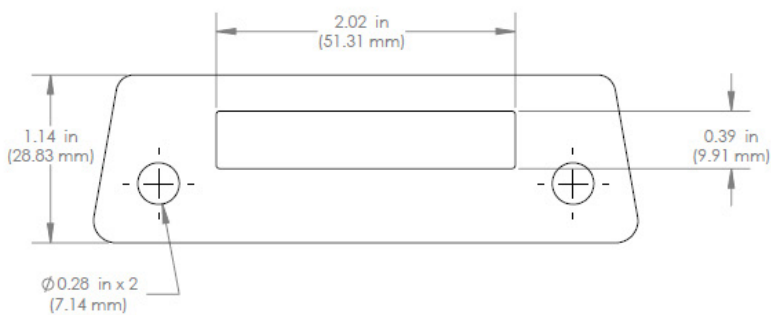

Trapezoidal PowerClamp

TECHNICAL SHEET

Item Number	Description	Part Number
1	Trapezoidal PowerClamp	4000308 Trapezoidal PowerClamp, Kit
2	Powerwings	
3	Stainless Steel Fasteners	
4	L-Foot	
5	T-bolt set	

Technical Data

	Trapezoidal PowerClamp, Kit
Material	Aluminum
Finish	Mill
Roof Connection	Trapezoidal metal roofs

CONNECTING STRENGTH

Units: inches [mm]

CONNECTING STRENGTH