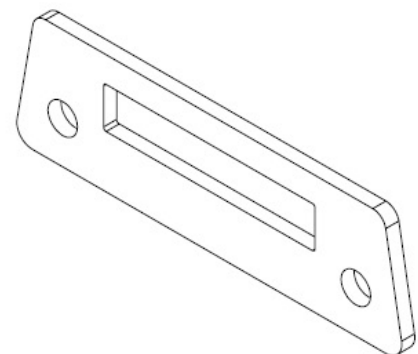

Trapezoidal PowerClamp

TECHNICAL SHEET

Item Number	Description	Part Number
1	Trapezoidal PowerClamp	4000308 Trapezoidal PowerClamp, Kit
2	Powerwings	
3	Stainless Steel Fasteners	
4	L-Foot	
5	T-bolt set	

Technical Data

	Trapezoidal PowerClamp, Kit
Material	Aluminum
Finish	Mill
Roof Connection	Trapezoidal metal roofs

CONNECTING STRENGTH

Units: inches [mm]

CONNECTING STRENGTH