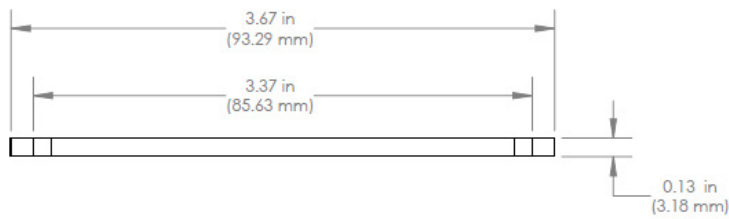

Trapezoidal PowerClamp

TECHNICAL SHEET

Item Number	Description	Part Number
1	Trapezoidal PowerClamp	4000308 Trapezoidal PowerClamp, Kit
2	Powerwings	
3	Stainless Steel Fasteners	
4	L-Foot	
5	T-bolt set	

Technical Data

	Trapezoidal PowerClamp, Kit
Material	Aluminum
Finish	Mill
Roof Connection	Trapezoidal metal roofs

CONNECTING STRENGTH

Units: inches [mm]

CONNECTING STRENGTH