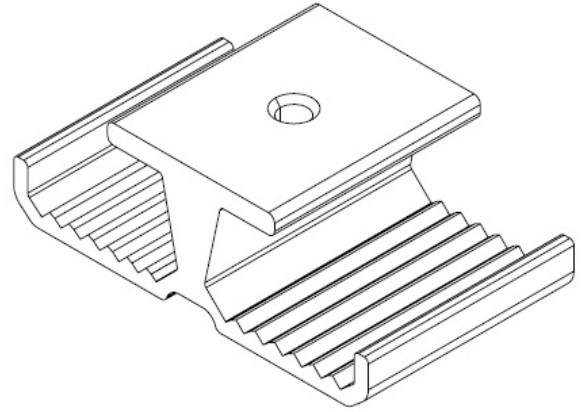

Trapezoidal PowerClamp

TECHNICAL SHEET

Item Number	Description	Part Number
1	Trapezoidal PowerClamp	4000308 Trapezoidal PowerClamp, Kit
2	Powerwings	
3	Stainless Steel Fasteners	
4	L-Foot	
5	T-bolt set	

Technical Data

	Trapezoidal PowerClamp, Kit
Material	Aluminum
Finish	Mill
Roof Connection	Trapezoidal metal roofs

CONNECTING STRENGTH

Units: inches [mm]

CONNECTING STRENGTH