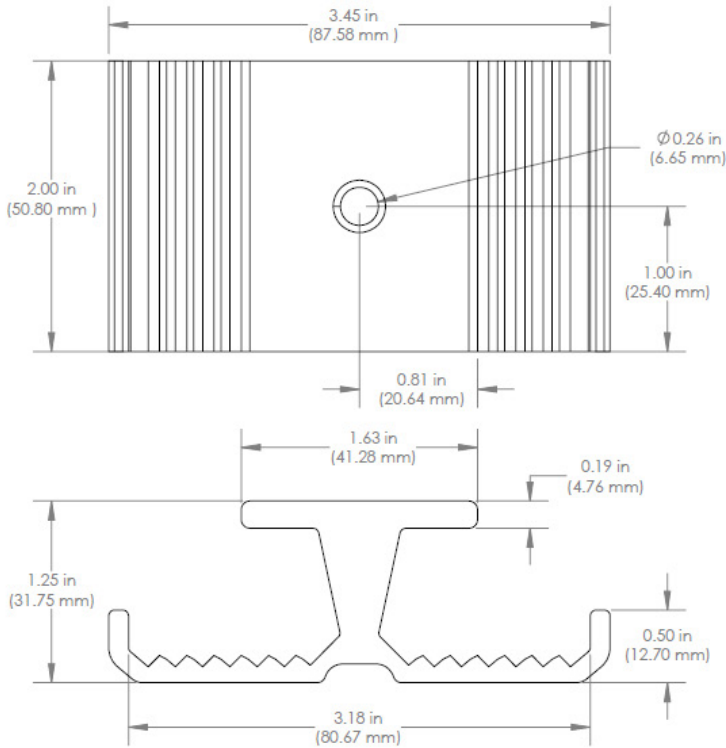

Trapezoidal PowerClamp

TECHNICAL SHEET

Item Number	Description	Part Number
1	Trapezoidal PowerClamp	4000308 Trapezoidal PowerClamp, Kit
2	Powerwings	
3	Stainless Steel Fasteners	
4	L-Foot	
5	T-bolt set	

Technical Data

	Trapezoidal PowerClamp, Kit
Material	Aluminum
Finish	Mill
Roof Connection	Trapezoidal metal roofs

CONNECTING STRENGTH

Units: inches [mm]

CONNECTING STRENGTH