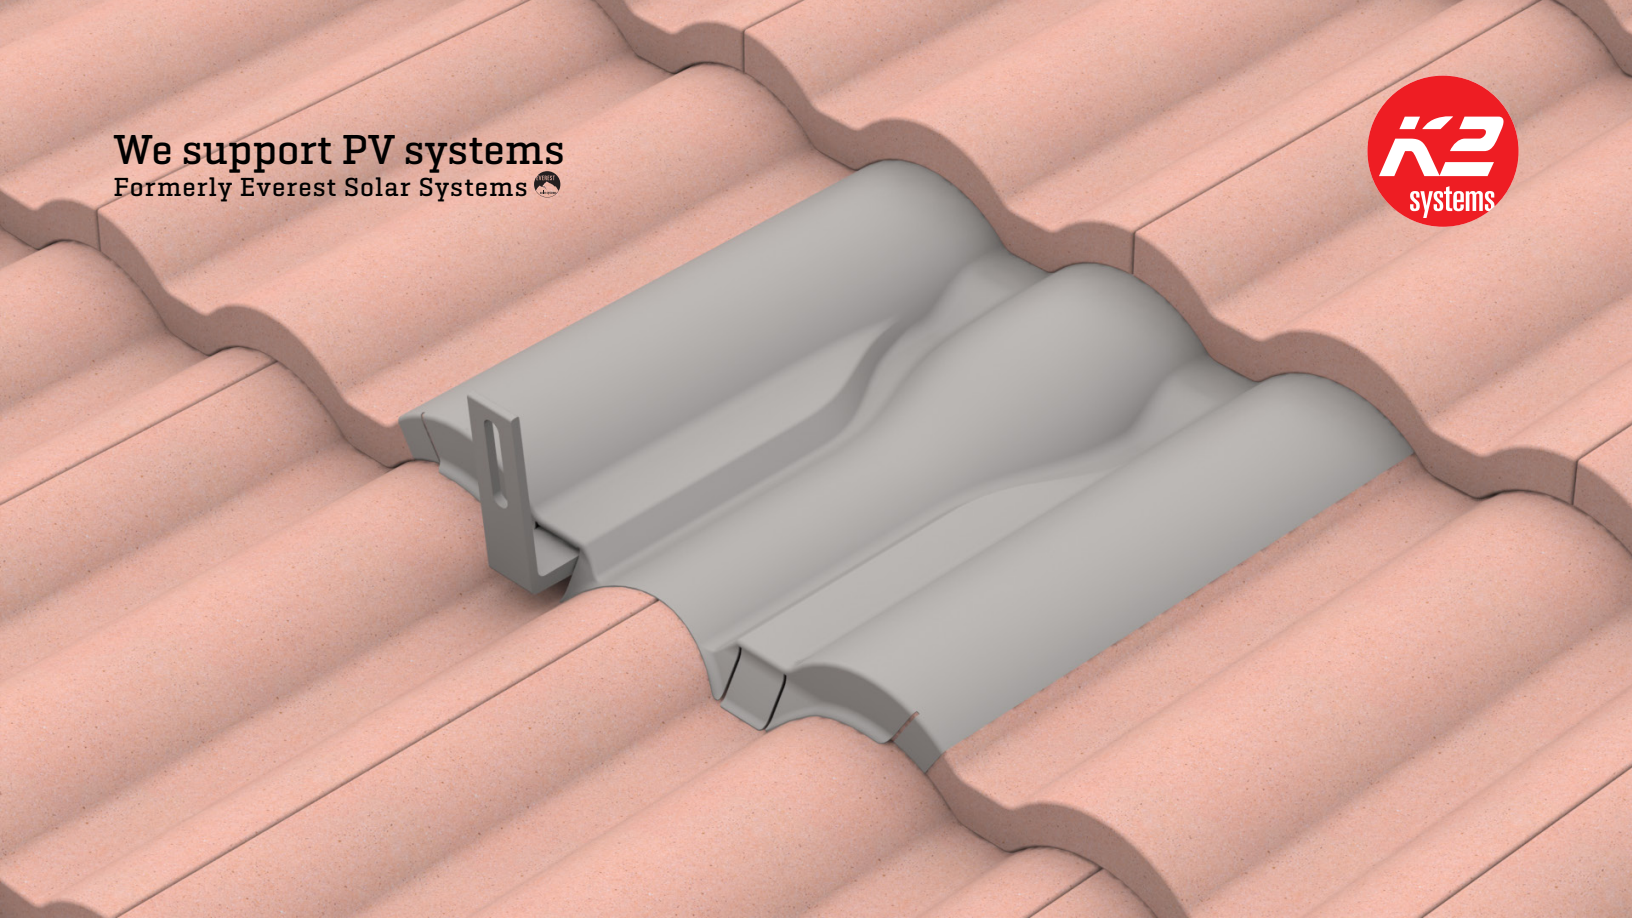

# EverFlash Tile Replacement, Flat Tile

*Patent Pending*

## PRODUCT SHEET

Part Number	Description
4000130	EverFlash Flat Tile - R, Mill

- ▶ Quick and easy installation
- ▶ Slide-in flashing design minimizes tile removal
- ▶ No tile interlocking necessary
- ▶ Built-in tabs secure flashing into place
- ▶ Compatible with all tile hooks
- ▶ No tile cutting

Slide-in design - no interlocking necessary

## PRODUCT SHEET

Part Number	Description
4000131	EverFlash S Tile - R, Mill
4000132	EverFlash W Tile - R, Mill

- ▶ Pre-cut for hook pass through
- ▶ No tin snips needed on the roof
- ▶ Built-in water diversion
- ▶ Compatible with all tile hooks
- ▶ Quick and easy installation