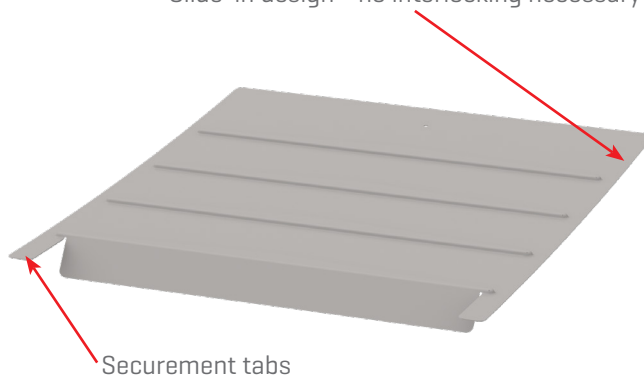

# EverFlash Tile Replacement, Flat Tile

*Patent Pending*

## PRODUCT SHEET

Part Number	Description
4000130	EverFlash Flat Tile - R, Mill

- ▶ Quick and easy installation
- ▶ Slide-in flashing design minimizes tile removal
- ▶ No tile interlocking necessary
- ▶ Built-in tabs secure flashing into place
- ▶ Compatible with all tile hooks
- ▶ No tile cutting

Slide-in design - no interlocking necessary