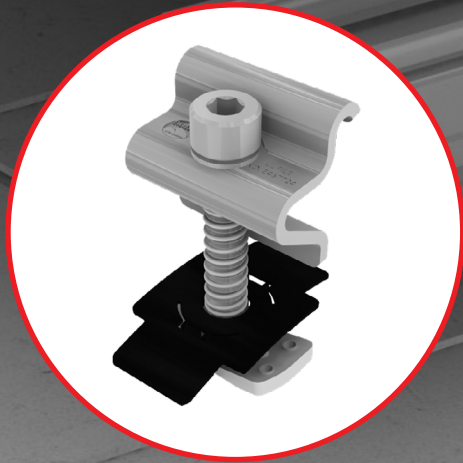

We support PV systems
Formerly Everest Solar Systems 

Universal End Clamp

PRODUCT SHEET

Part Number	Description
4000090	CR EC Silver, 30-40mm
4000091	CR EC Dark, 30-40mm
4000092	CR EC Silver, 40-47mm
4000093	CR EC Dark, 40-47mm

- ▶ Standard end clamp compatible with all CrossRail systems
- ▶ One handed and one tool installation
- ▶ Secures wires in rail channel
- ▶ MK3 technology provides highest rail engagement
- ▶ Available in mill and dark finishes