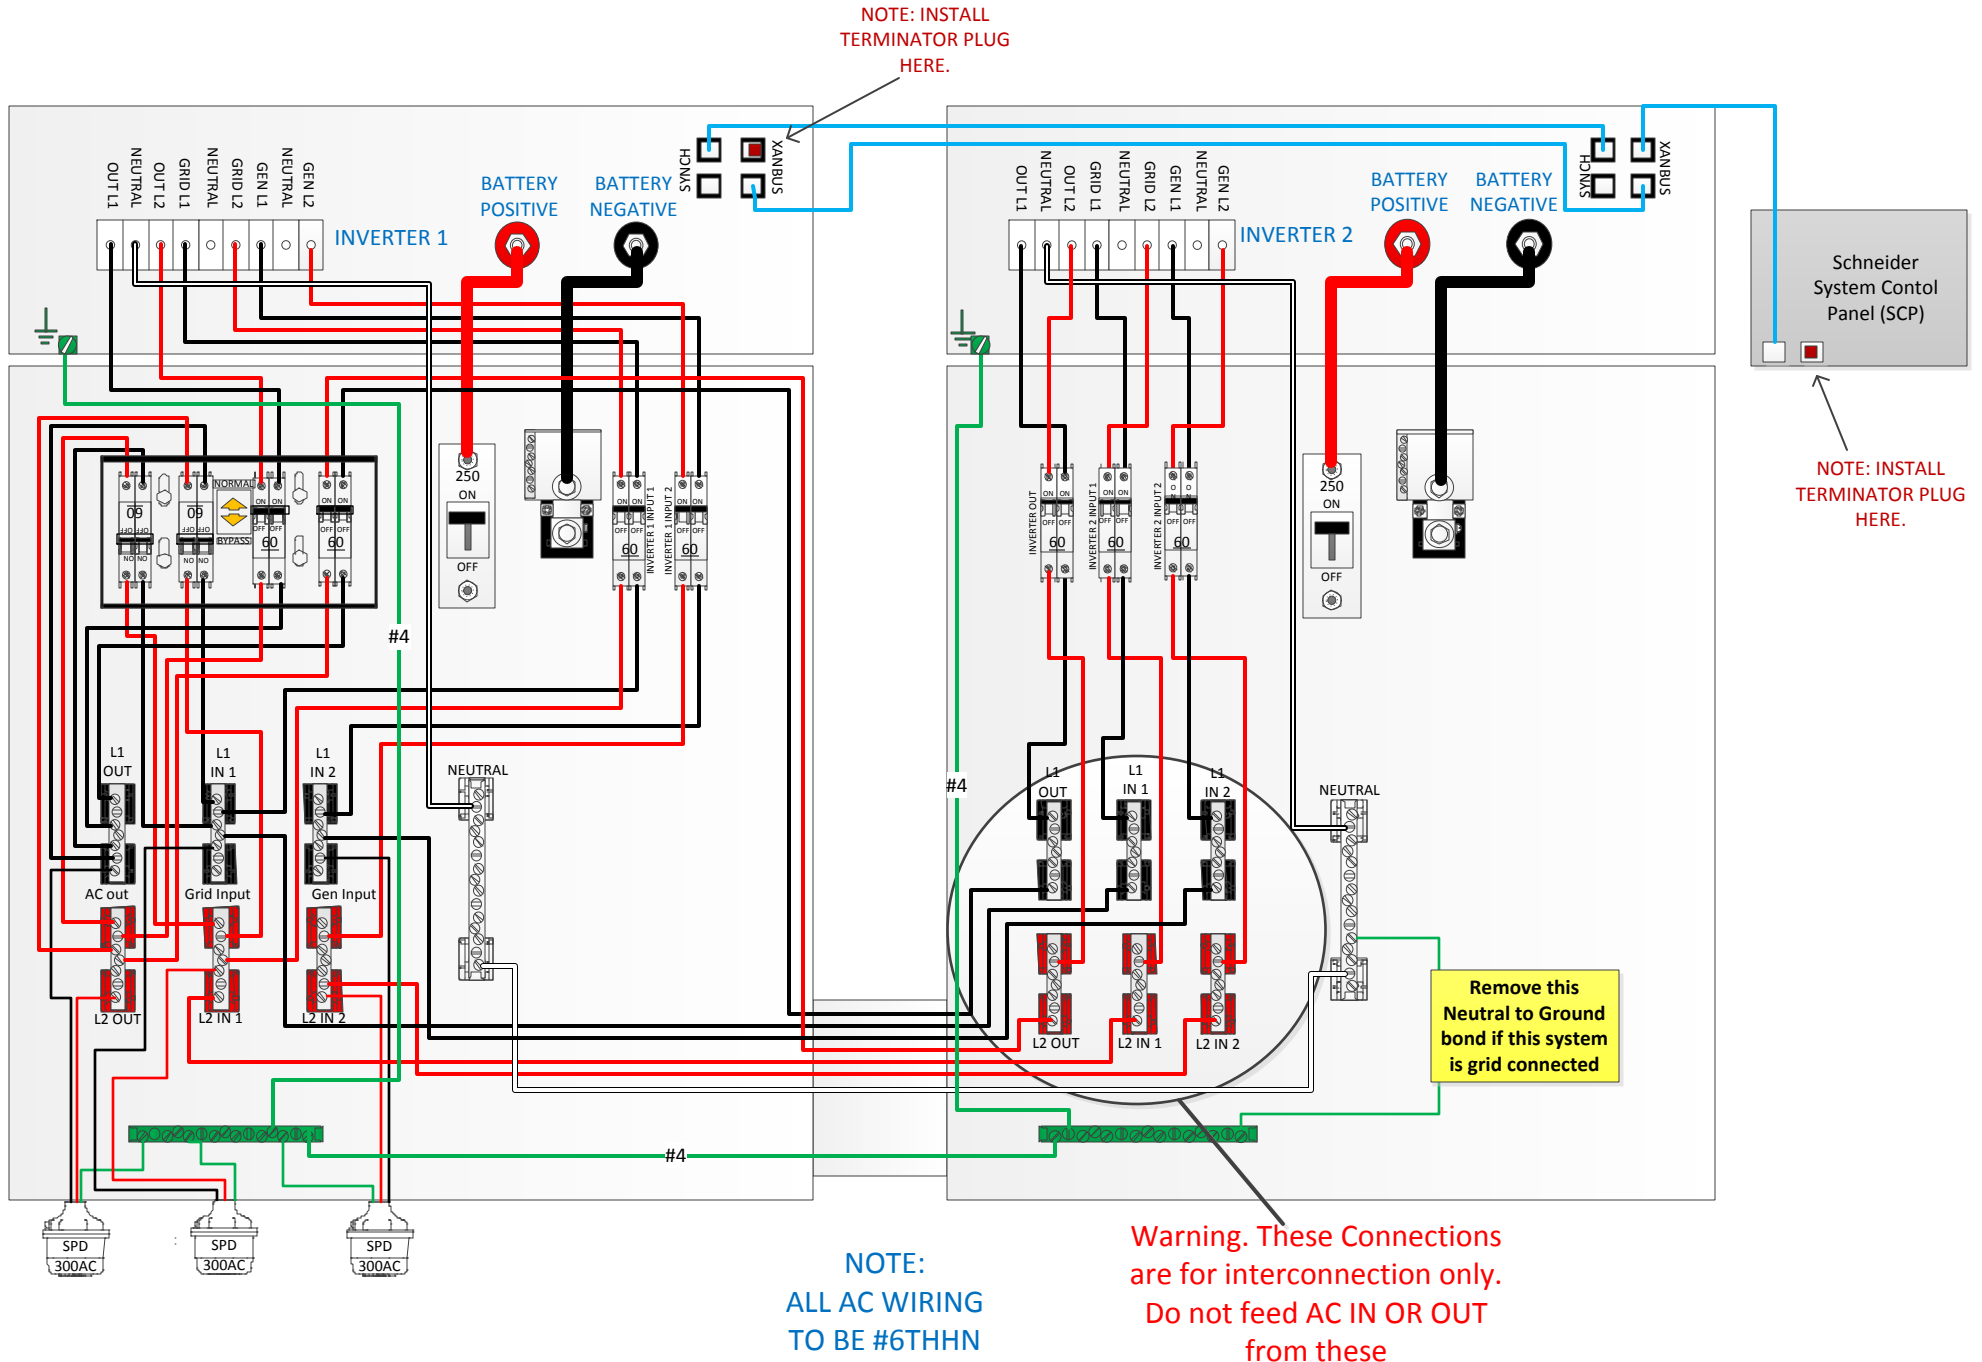

MNXWP5548 or 6848D WITH 4 CLASSICS AC WIRING DONE BY MIDNITE

MNXP5548 or 6848D WITH 4 CLASSICS

DC WIRING DONE BY MIDNITE

	BATT BREAKER	PV BREAKER	PV WIRE
CL150	MNEDC100	MNEDC70	#4 AWG
CL200	MNEDC80	MNEDC60-300	#6 AWG
CL250	MNEDC70	MNEDC60-300	#6 AWG

MNXWP5548 or 6848D WITH 4 CLASSICS

WIRING DONE BY CUSTOMER