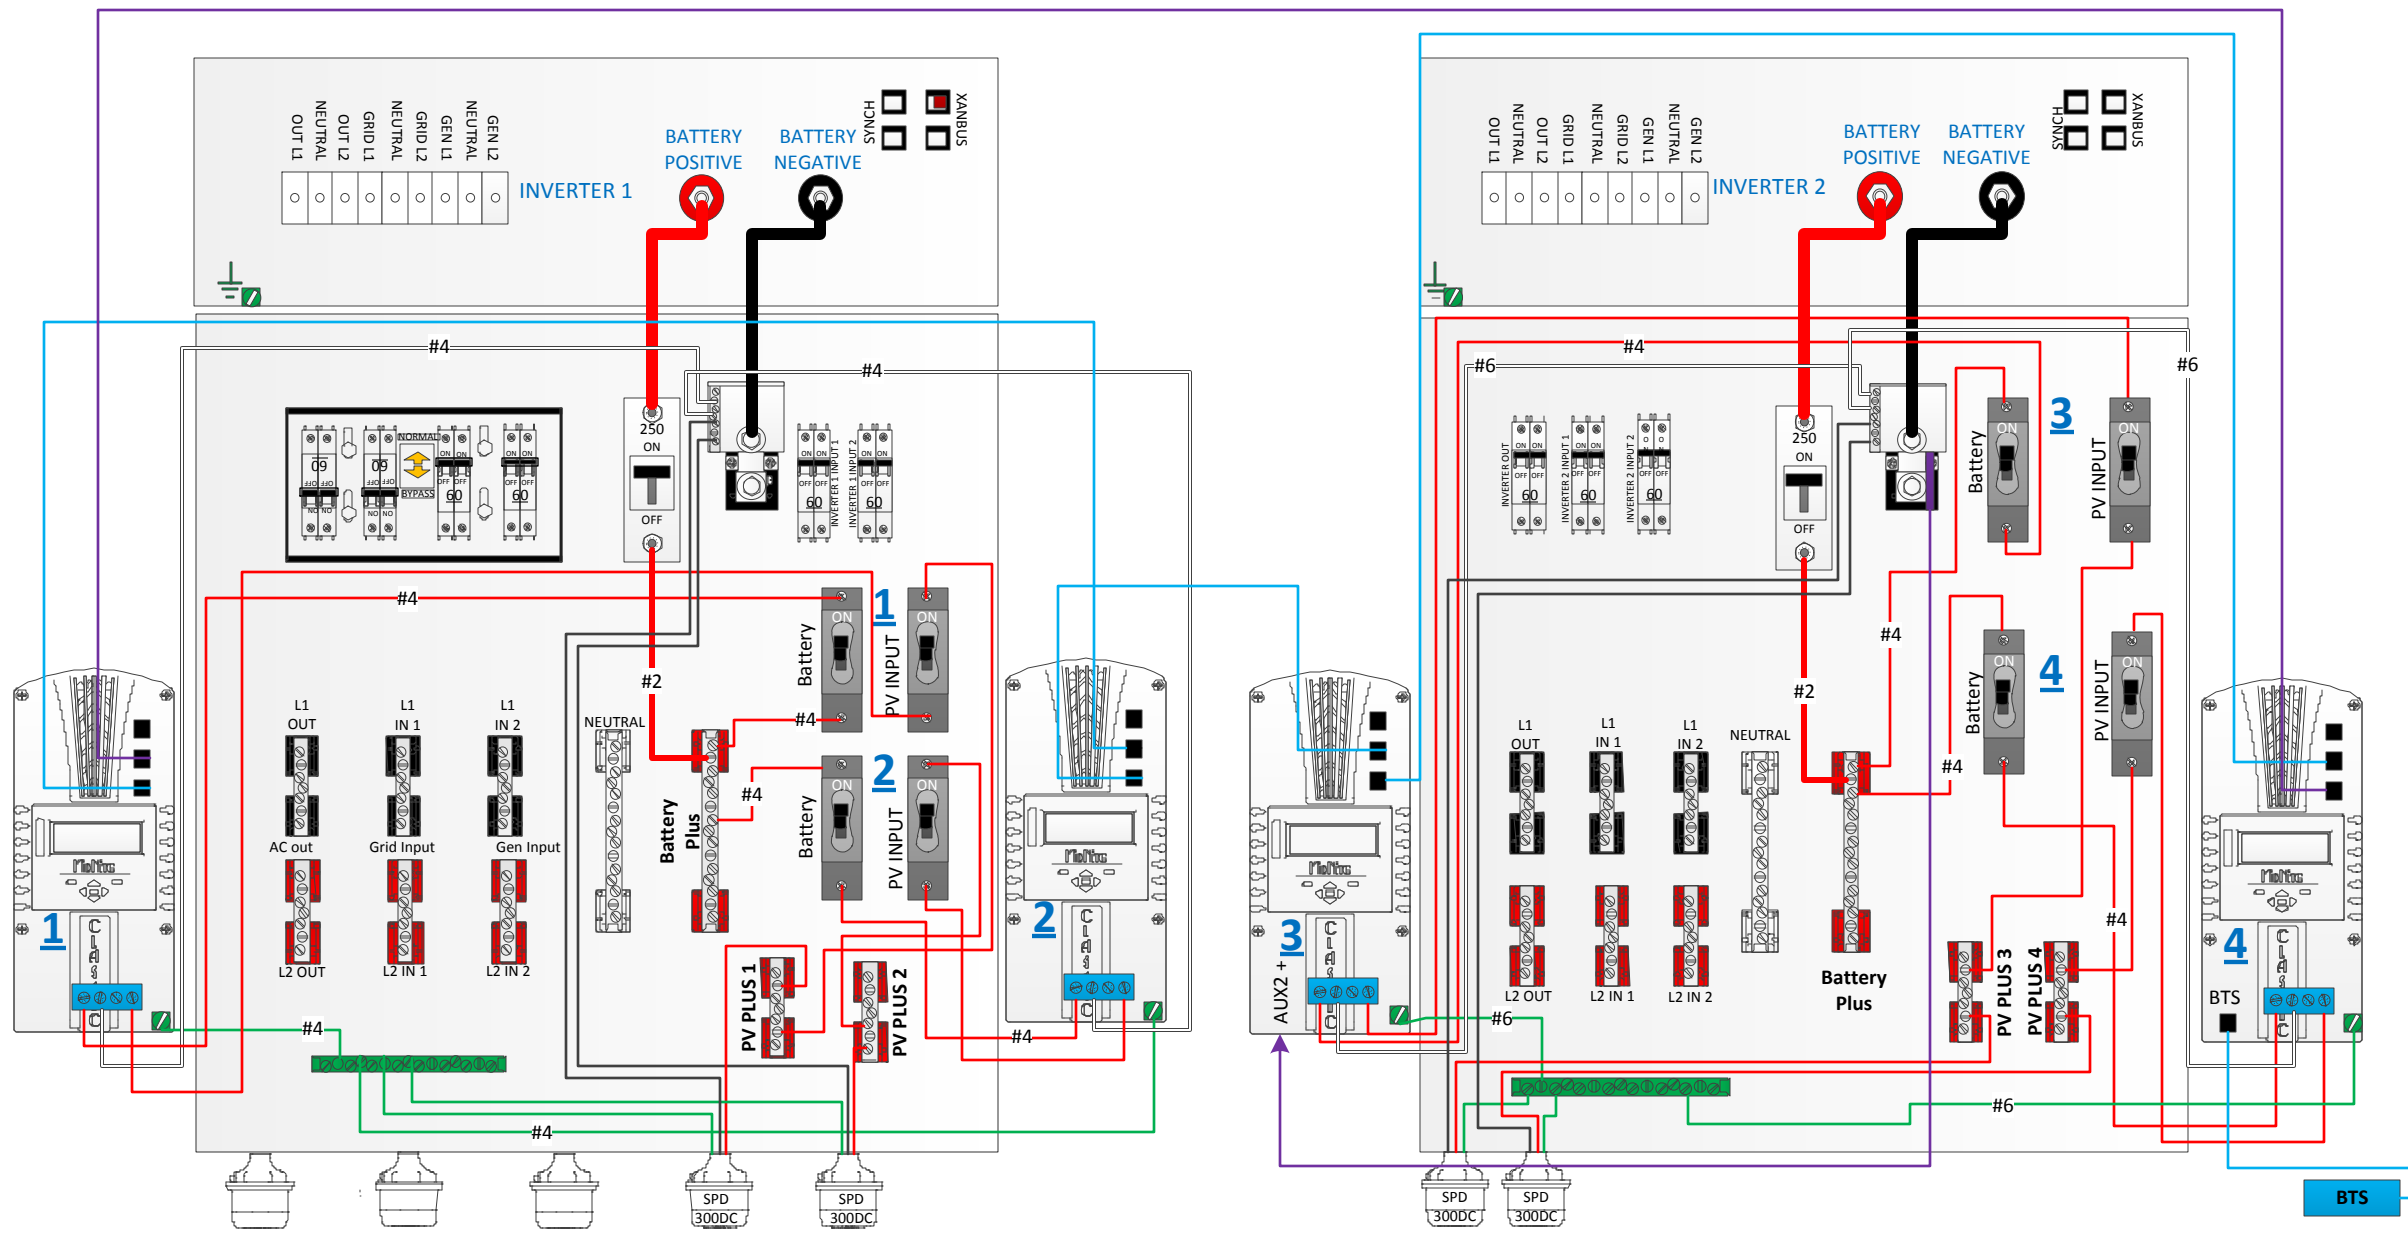

MNXWP5548 or 6848D WITH 4 CLASSICS AC WIRING DONE BY MIDNITE

MNXP5548 or 6848D WITH 4 CLASSICS

DC WIRING DONE BY MIDNITE

	BATT BREAKER	PV BREAKER	PV WIRE
CL150	MNEDC100	MNEDC70	#4 AWG
CL200	MNEDC80	MNEDC60-300	#6 AWG
CL250	MNEDC70	MNEDC60-300	#6 AWG

MNXWP5548 or 6848D WITH 4 CLASSICS

WIRING DONE BY CUSTOMER