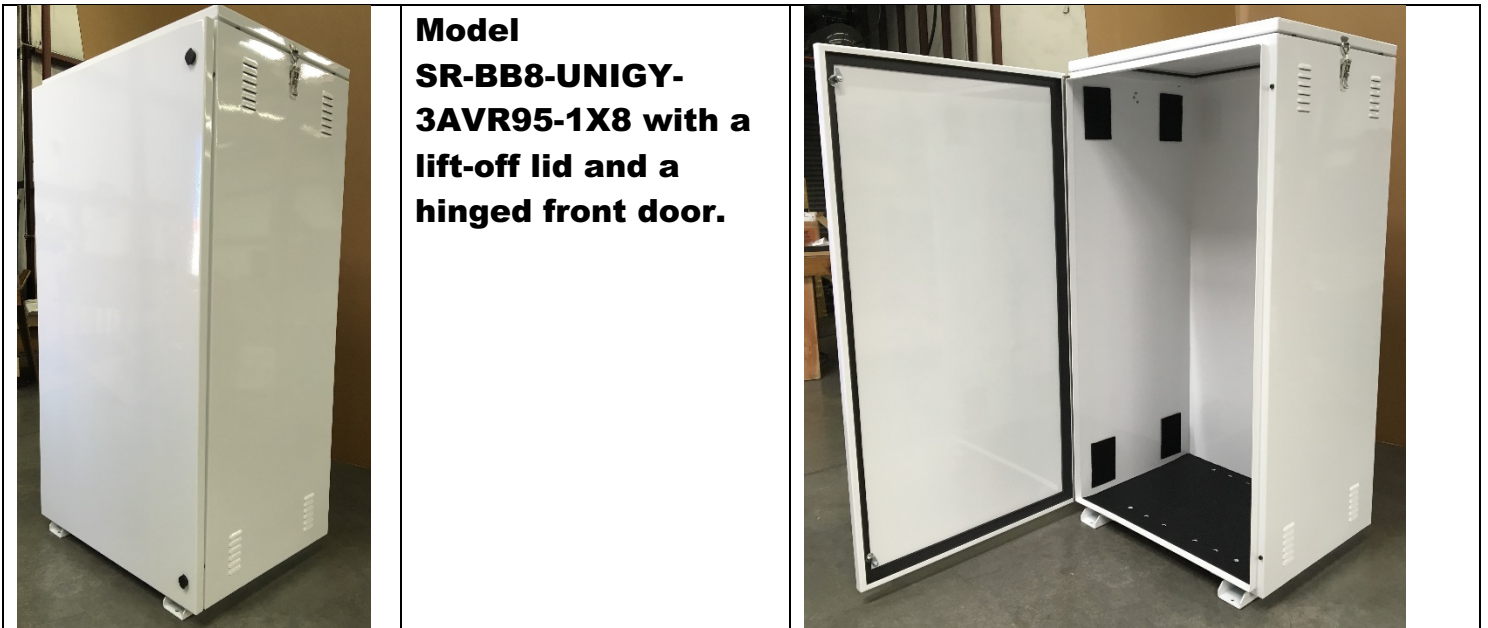

# BATTERY BOXES

## EXAMPLES – Chest Style Boxes

**Model SR-BB12-L16/S530-2x6-INS**

**Model SR-BB24-PVX5340T-2x12**

**Model SR-BB18-50G27-3x6-INS**

## EXAMPLES – Pole-Mounted Boxes

**Models SR-BB2-PVX1080T and SR-BB4-1080T**

## EXAMPLES – Pad-mounted boxes with hinged front doors

**Model  
SR-BB8-UNIGY-  
3AVR95-1X8 with a  
lift-off lid and a  
hinged front door.**

**Model SR-BB2-PVX2580-FD with extra room for equipment.**