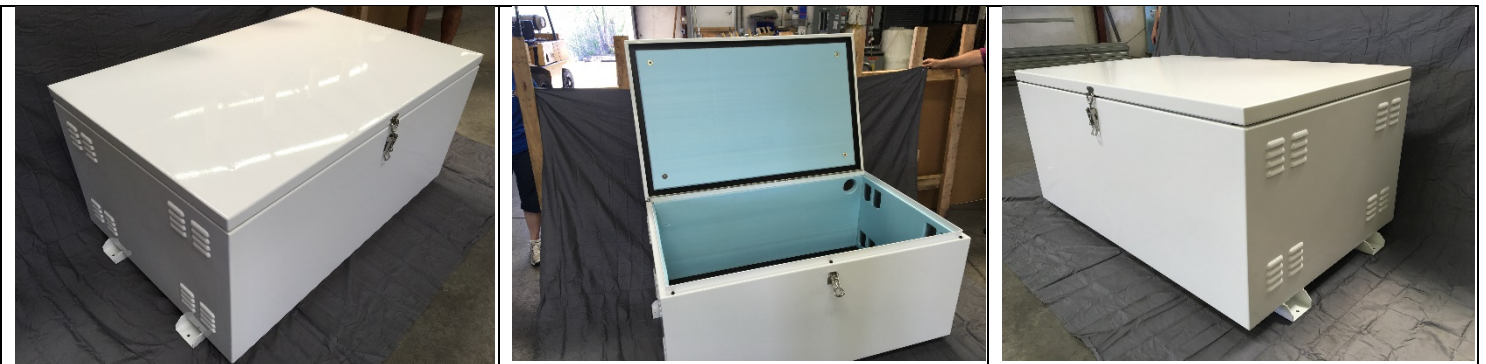

# BATTERY BOXES

## EXAMPLES – Chest Style Boxes

**Model SR-BB12-L16/S530-2x6-INS**

**Model SR-BB24-PVX5340T-2x12**

**Model SR-BB18-50G27-3x6-INS**

## EXAMPLES – Pole-Mounted Boxes

**Models SR-BB2-PVX1080T and SR-BB4-1080T**

## EXAMPLES – Pad-mounted boxes with hinged front doors

**Model  
SR-BB8-UNIGY-  
3AVR95-1X8 with a  
lift-off lid and a  
hinged front door.**

**Model SR-BB2-PVX2580-FD with extra room for equipment.**