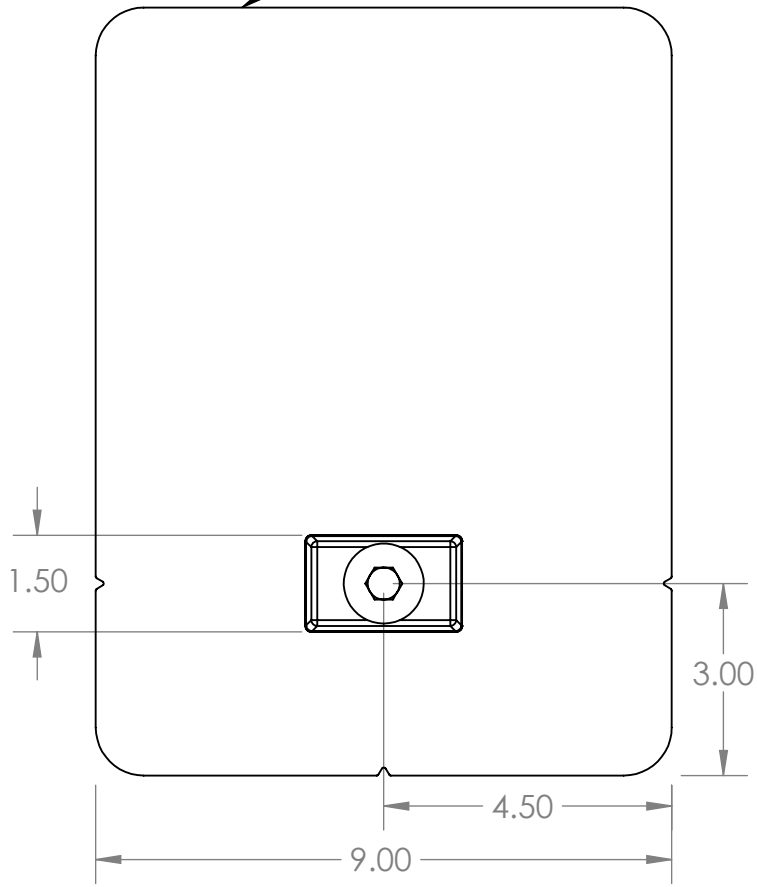

THIS EDGE TOWARDS ROOF RIDGE

ITEM NO.	DESCRIPTION	QTY./BOX
1	FLASHING, ROUNDED CORNERS, 9" X 12" X .040", 5052, MILL	1
2	QBLOCK, CLASSIC, A360 CAST AL, MILL	1
3	PLUG, SEALING, 5/16" X 7/8", EPDM / 18-8 SS	1
4	LAG SCREW, HEX HEAD, 5/16" x 5-1/2", 18-8 SS	1
5	WASHER, FENDER, 5/16" ID X 1-1/4" OD, 18-8 SS	1

AVAILABLE IN MILL, AND BLACK FINISHES

**"Controlled Document Do Not Copy" AD**

**Quick Mount PV<sup>®</sup>**

TITLE:  
**QMSE-LAG: QMPV E-MOUNT WITH LAG BOLT**

UNLESS OTHERWISE SPECIFIED:  
DIMENSIONS ARE IN INCHES  
TOLERANCES:  
FRACTIONAL  $\pm 1/8$   
TWO PLACE DECIMAL  $\pm .19$   
THREE PLACE DECIMAL  $\pm .094$

<b>SIZE</b> <b>A</b>	DRAWN BY: RAD	REV <b>8</b>
	DATE: 2/24/2020	
SCALE: 1:3	WEIGHT: 0.75	SHEET 1 OF 1