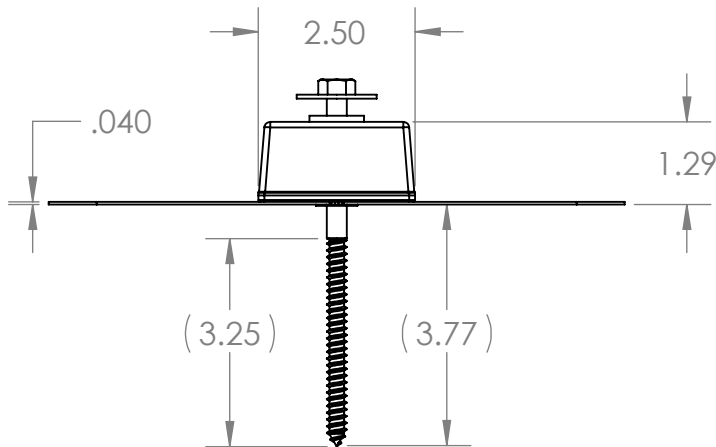

THIS EDGE TOWARDS ROOF RIDGE

ITEM NO.	DESCRIPTION	QTY./BOX
1	FLASHING, ROUNDED CORNERS, 9" X 12" X .040", 5052, MILL	1
2	QBLOCK, CLASSIC, A360 CAST AL, MILL	1
3	PLUG, SEALING, 5/16" X 7/8", EPDM / 18-8 SS	1
4	LAG SCREW, HEX HEAD, 5/16" x 5-1/2", 18-8 SS	1
5	WASHER, FENDER, 5/16" ID X 1-1/4" OD, 18-8 SS	1

AVAILABLE IN MILL, AND BLACK FINISHES

**"Controlled Document Do Not Copy" AD**

**Quick Mount PV<sup>®</sup>**

TITLE:  
**QMSE-LAG: QMPV E-MOUNT WITH LAG BOLT**

UNLESS OTHERWISE SPECIFIED:  
DIMENSIONS ARE IN INCHES  
TOLERANCES:  
FRACTIONAL  $\pm 1/8$   
TWO PLACE DECIMAL  $\pm .19$   
THREE PLACE DECIMAL  $\pm .094$

<b>SIZE</b> <b>A</b>	DRAWN BY: RAD	REV <b>8</b>
	DATE: 2/24/2020	
SCALE: 1:3	WEIGHT: 0.75	SHEET 1 OF 1