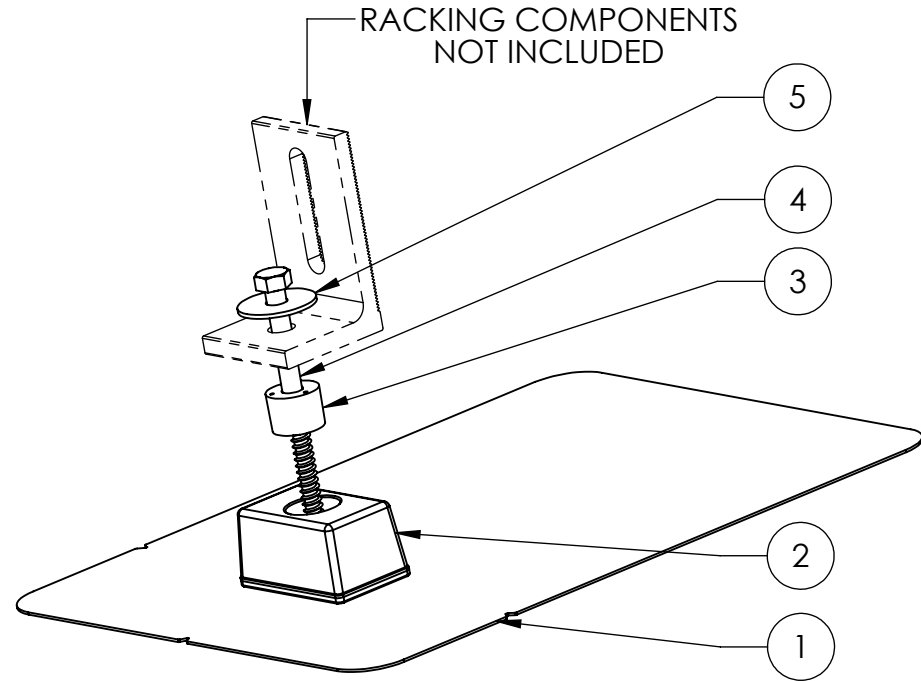

THIS EDGE TOWARDS ROOF RIDGE

ITEM NO.	DESCRIPTION	QTY./BOX
1	FLASHING, ROUNDED CORNERS, 9" X 12" X .040", 5052, MILL	1
2	QBLOCK, CLASSIC, A360 CAST AL, MILL	1
3	PLUG, SEALING, 5/16" X 7/8", EPDM / 18-8 SS	1
4	LAG SCREW, HEX HEAD, 5/16" x 5-1/2", 18-8 SS	1
5	WASHER, FENDER, 5/16" ID X 1-1/4" OD, 18-8 SS	1

AVAILABLE IN MILL, AND BLACK FINISHES

**"Controlled Document Do Not Copy" AD**

**Quick Mount PV<sup>®</sup>**

TITLE:  
**QMSE-LAG: QMPV E-MOUNT WITH LAG BOLT**

UNLESS OTHERWISE SPECIFIED:  
DIMENSIONS ARE IN INCHES  
TOLERANCES:  
FRACTIONAL  $\pm 1/8$   
TWO PLACE DECIMAL  $\pm .19$   
THREE PLACE DECIMAL  $\pm .094$

<b>SIZE</b> <b>A</b>	DRAWN BY: RAD	REV <b>8</b>
	DATE: 2/24/2020	
SCALE: 1:3	WEIGHT: 0.75	SHEET 1 OF 1