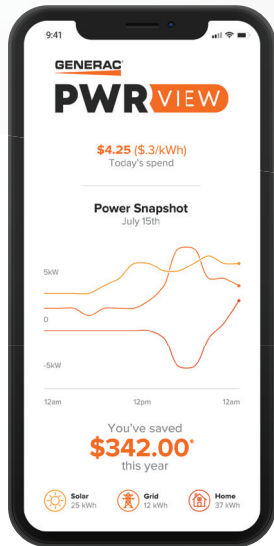

### Deliver Value & Engage Homeowners

With real-time consumption and solar production monitoring, PWRview is a valuable add-on to any residential solar system. We've developed innovative hardware and software solutions to ensure our meter can be installed into every panel type in North America. Tap into the power of consumption monitoring to improve customer satisfaction and drive business growth.