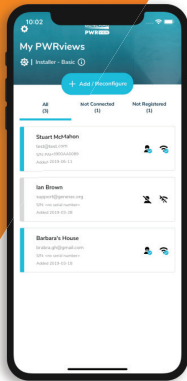

GENERAC

PWRVIEW

Home Energy Monitoring

PWRview Installer App

PWRview Installer is an app for Professional Installers that streamlines installation of the PWRview meter and helps keep customers connected.

- Instant access to live meter readings on-site without having to register a customer User or WiFi account
- Detailed fault notification if something isn't connected right, in-app troubleshooting to correct
- Automatically add installs to your account
- Check customer WiFi connectivity remotely