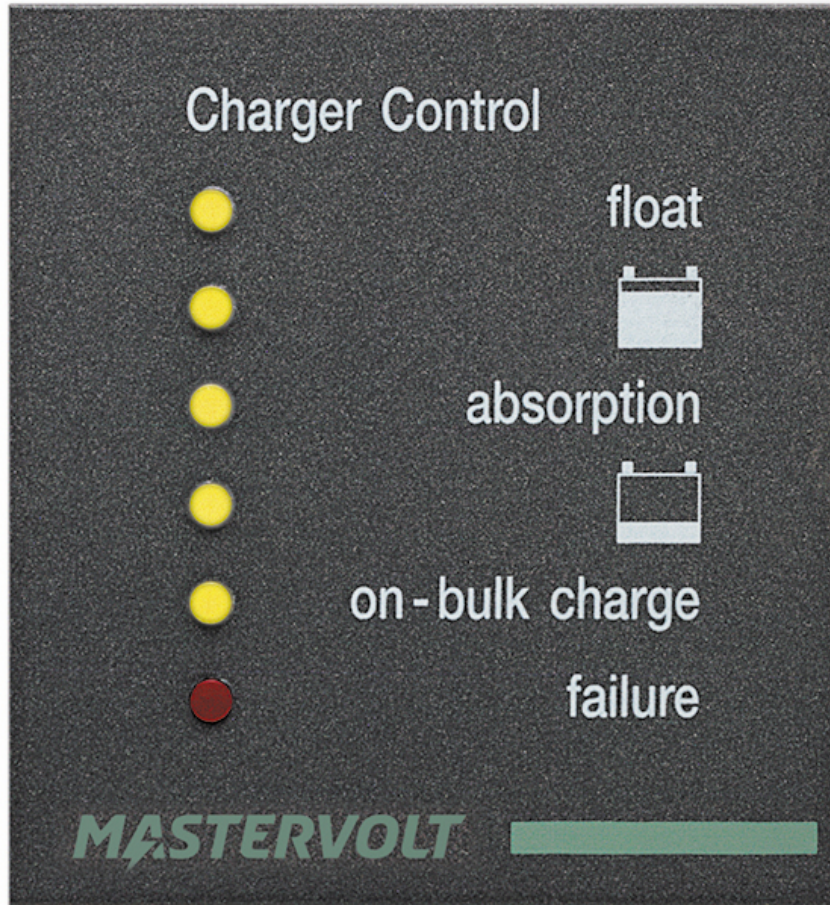

C4-RB

Product code: 70404100

Monitoring panel for ChargeMaster 12/10, ChargeMaster 12/15-2 and ChargeMaster 24/6. The status of the charging process is indicated with six LEDs.

Specifications