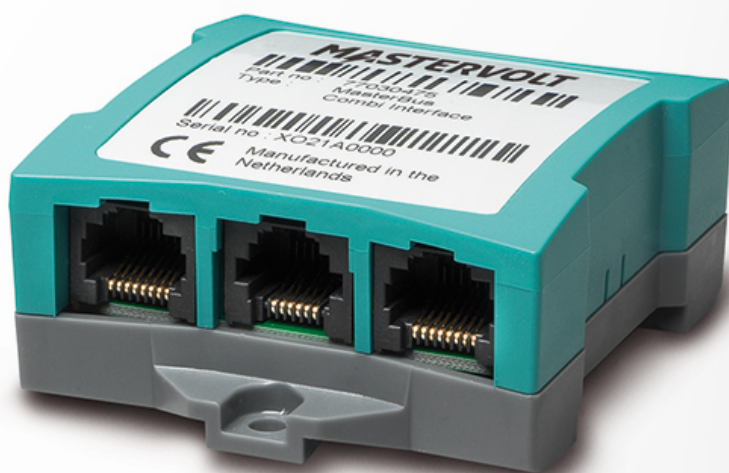

MasterBus Combi Interface

Product code: 77030475

This interface integrates a Mastervolt Mass Combi in a MasterBus network and allows it to be operated or monitored via a MasterView panel or PC.

Specifications

General specifications

MasterBus powering	yes
Dimensions, hxxxd	66 x 78 x 32 mm 2.6 x 3.1 x 1.3 inch
Weight	0.08 kg 0.2 lb
Delivered with	Interface connection cable, MasterBus terminator, user´s manual