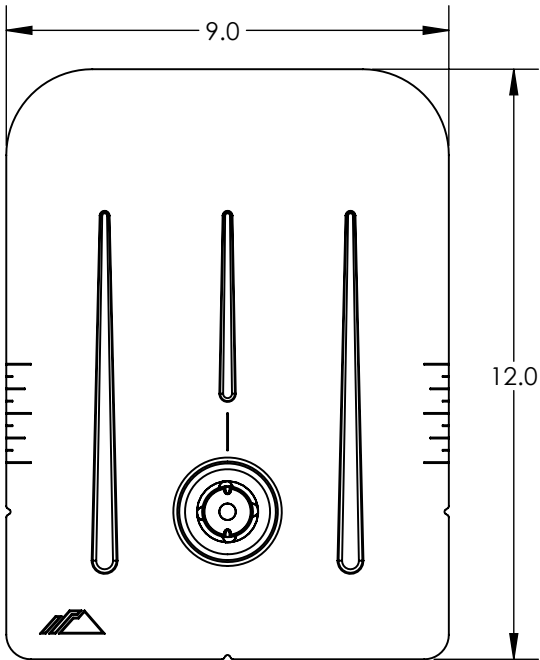

ITEM NO.	DESCRIPTION	Qty in Kit
1	BOLT LAG, NO. 14 x 2.75	4
2	ASSY, FLASHING, BLACK	4
3	ASSY, CLAMP, CONDUIT	4
4	ASSY, CAP, CONDUIT, BLACK	4
5	WASHER, EPDM BACKED	4

Conduit Mount

Part Number	Description
FM-CM-001-B	Kit, 4pcs, Conduit Mount (Black)

1) Bolt Lag, No. 14 x 2.75

Property	Value
Material	300 Series Stainless Steel
Finish	Clear

2) Assy, Flashing, Black

Property	Value
Material	Aluminum
Finish	Black

3) Assy, Cap, Conduit, Black

Property	Value
Material	PPE
Finish	Black