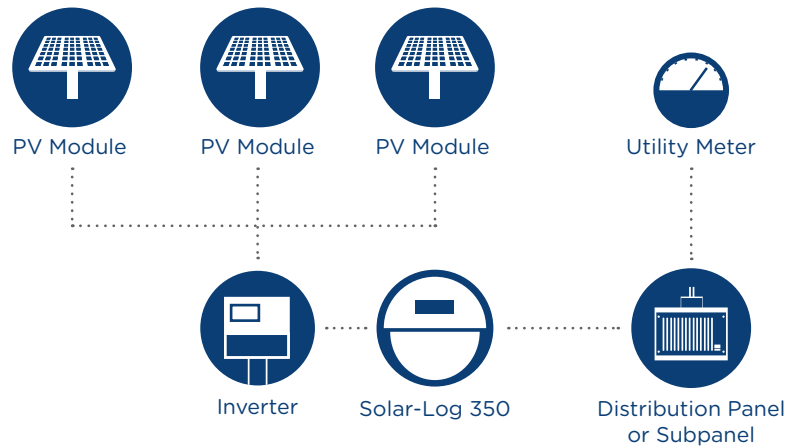

# Solar-Log 350

PV Production monitoring

Solar-Log 350 & GE Meter

The Solar-Log 350 is a universal monitoring device that is compatible with all residential solar PV plants. This easy to install device does not require onsite configuration and includes a 5 year cellular data plan and Solar-Log WEB Enerest™ monitoring services.. The Solar-Log 350 guarantees maximized PV plant performance while providing revenue grade reporting.

## Part number

Solar-Log 350 & GE Meter

255850