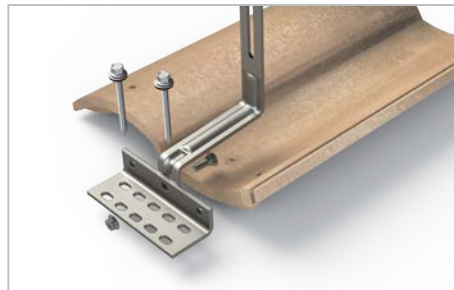

# SOLARHOOKS

UNIRAC Pro Series **SOLARHOOKS** is a complete line of attachment solutions for tile roofs. Featuring UNIRAC's exclusive **POWERARCH** technology which increases strength by up 60% more than traditional tile hooks, **SOLARHOOKS** are simple to install and designed for maximum convenience. Available in universal designs and in specific shapes for flat, S and W tiles, **SOLARHOOKS** are kitted with stainless lag bolts and have a bead blasted stainless steel finish. With **SOLARHOOKS**, you have everything you need for a quick, professional installation.

### SIMPLE AND VERSATILE

Multiple hole patterns and slotted connections provide adjustability. Stainless steel lag bolts bring long term peace of mind.