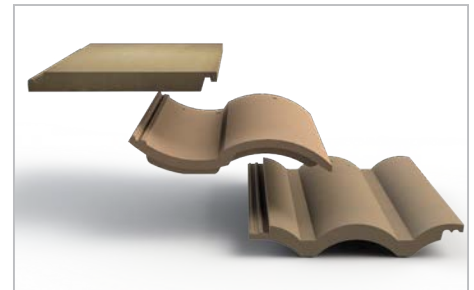

# SOLARHOOKS

UNIRAC Pro Series **SOLARHOOKS** is a complete line of attachment solutions for tile roofs. Featuring UNIRAC's exclusive **POWERARCH** technology which increases strength by up 60% more than traditional tile hooks, **SOLARHOOKS** are simple to install and designed for maximum convenience. Available in universal designs and in specific shapes for flat, S and W tiles, **SOLARHOOKS** are kitted with stainless lag bolts and have a bead blasted stainless steel finish. With **SOLARHOOKS**, you have everything you need for a quick, professional installation.

### SIMPLE AND VERSATILE

Multiple hole patterns and slotted connections provide adjustability. Stainless steel lag bolts bring long term peace of mind.