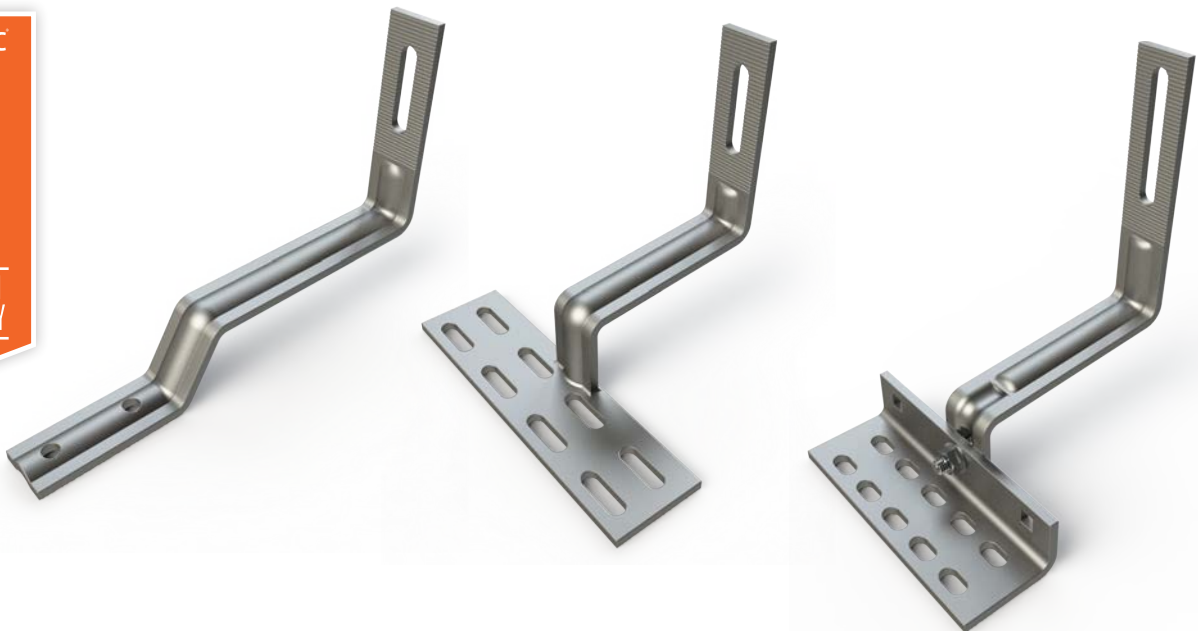

# SOLARHOOKS

UNIRAC Pro Series **SOLARHOOKS** is a complete line of attachment solutions for tile roofs. Featuring UNIRAC's exclusive **POWERARCH** technology which increases strength by up 60% more than traditional tile hooks, **SOLARHOOKS** are simple to install and designed for maximum convenience. Available in universal designs and in specific shapes for flat, S and W tiles, **SOLARHOOKS** are kitted with stainless lag bolts and have a bead blasted stainless steel finish. With **SOLARHOOKS**, you have everything you need for a quick, professional installation.

### UP TO 60% STRONGER

Exclusive **POWERARCH** technology ensures no array rattling or broken tiles during high winds.

### SIMPLE AND VERSATILE

Multiple hole patterns and slotted connections provide adjustability. Stainless steel lag bolts bring long term peace of mind.