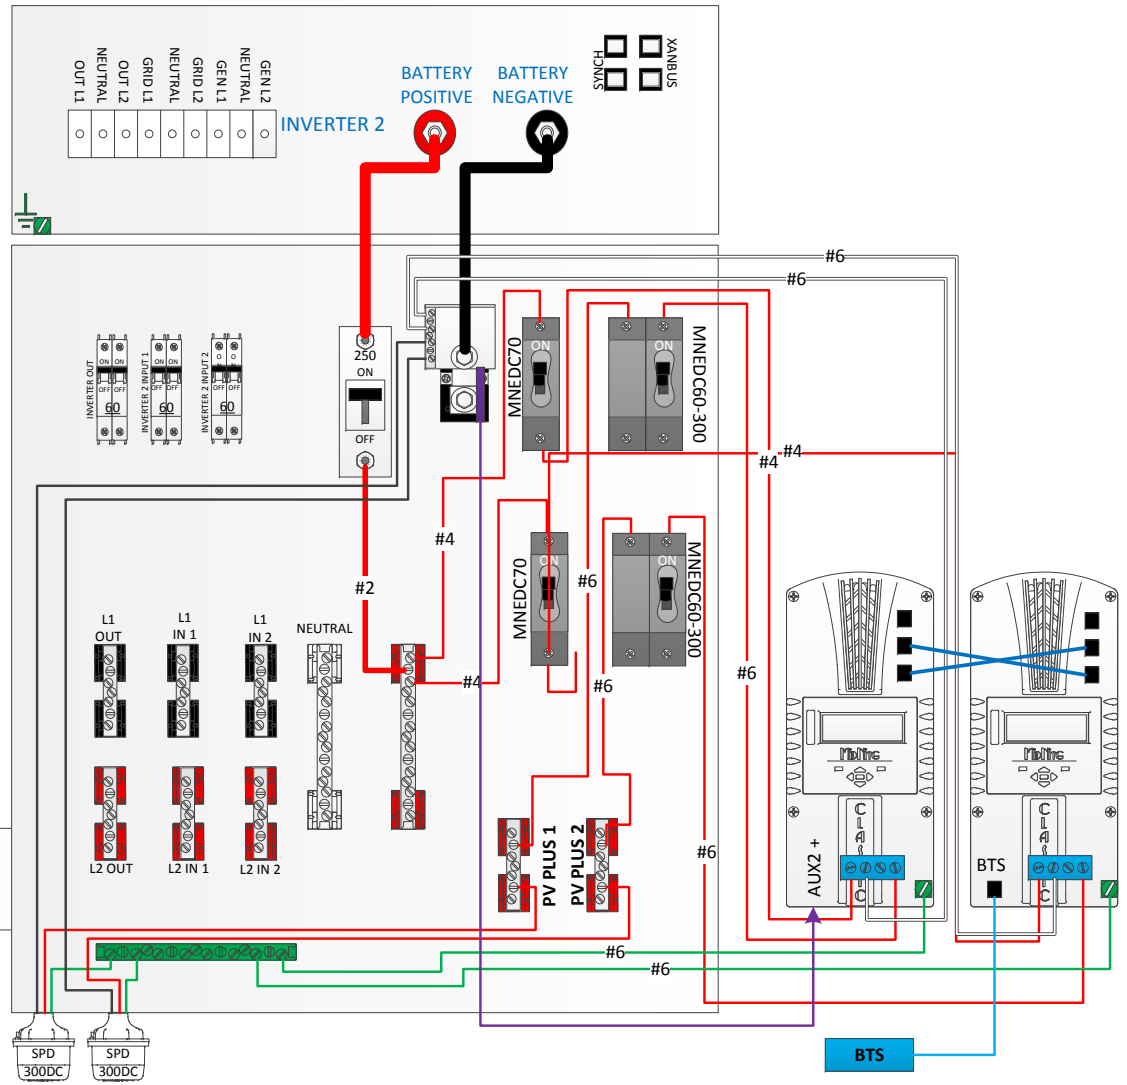

MNXWP5548 or 6848D-2CL250-REVD-12/30/15

DC WIRING DONE BY MIDNITE

MNXWP5548 or 6848D-2CL250-REVD-12/30/15

WIRING DONE BY CUSTOMER