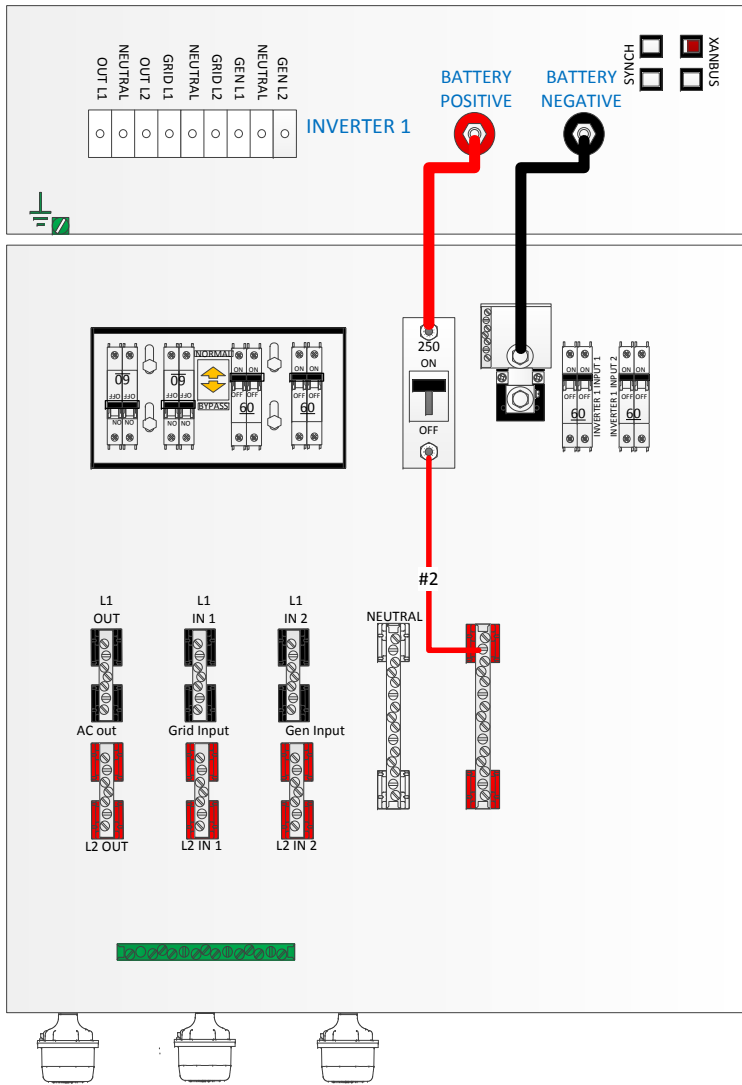

MNXWP5548 or 6848D-2CL250-REVD-12/30/15

DC WIRING DONE BY MIDNITE

MNXWP5548 or 6848D-2CL250-REVD-12/30/15

WIRING DONE BY CUSTOMER