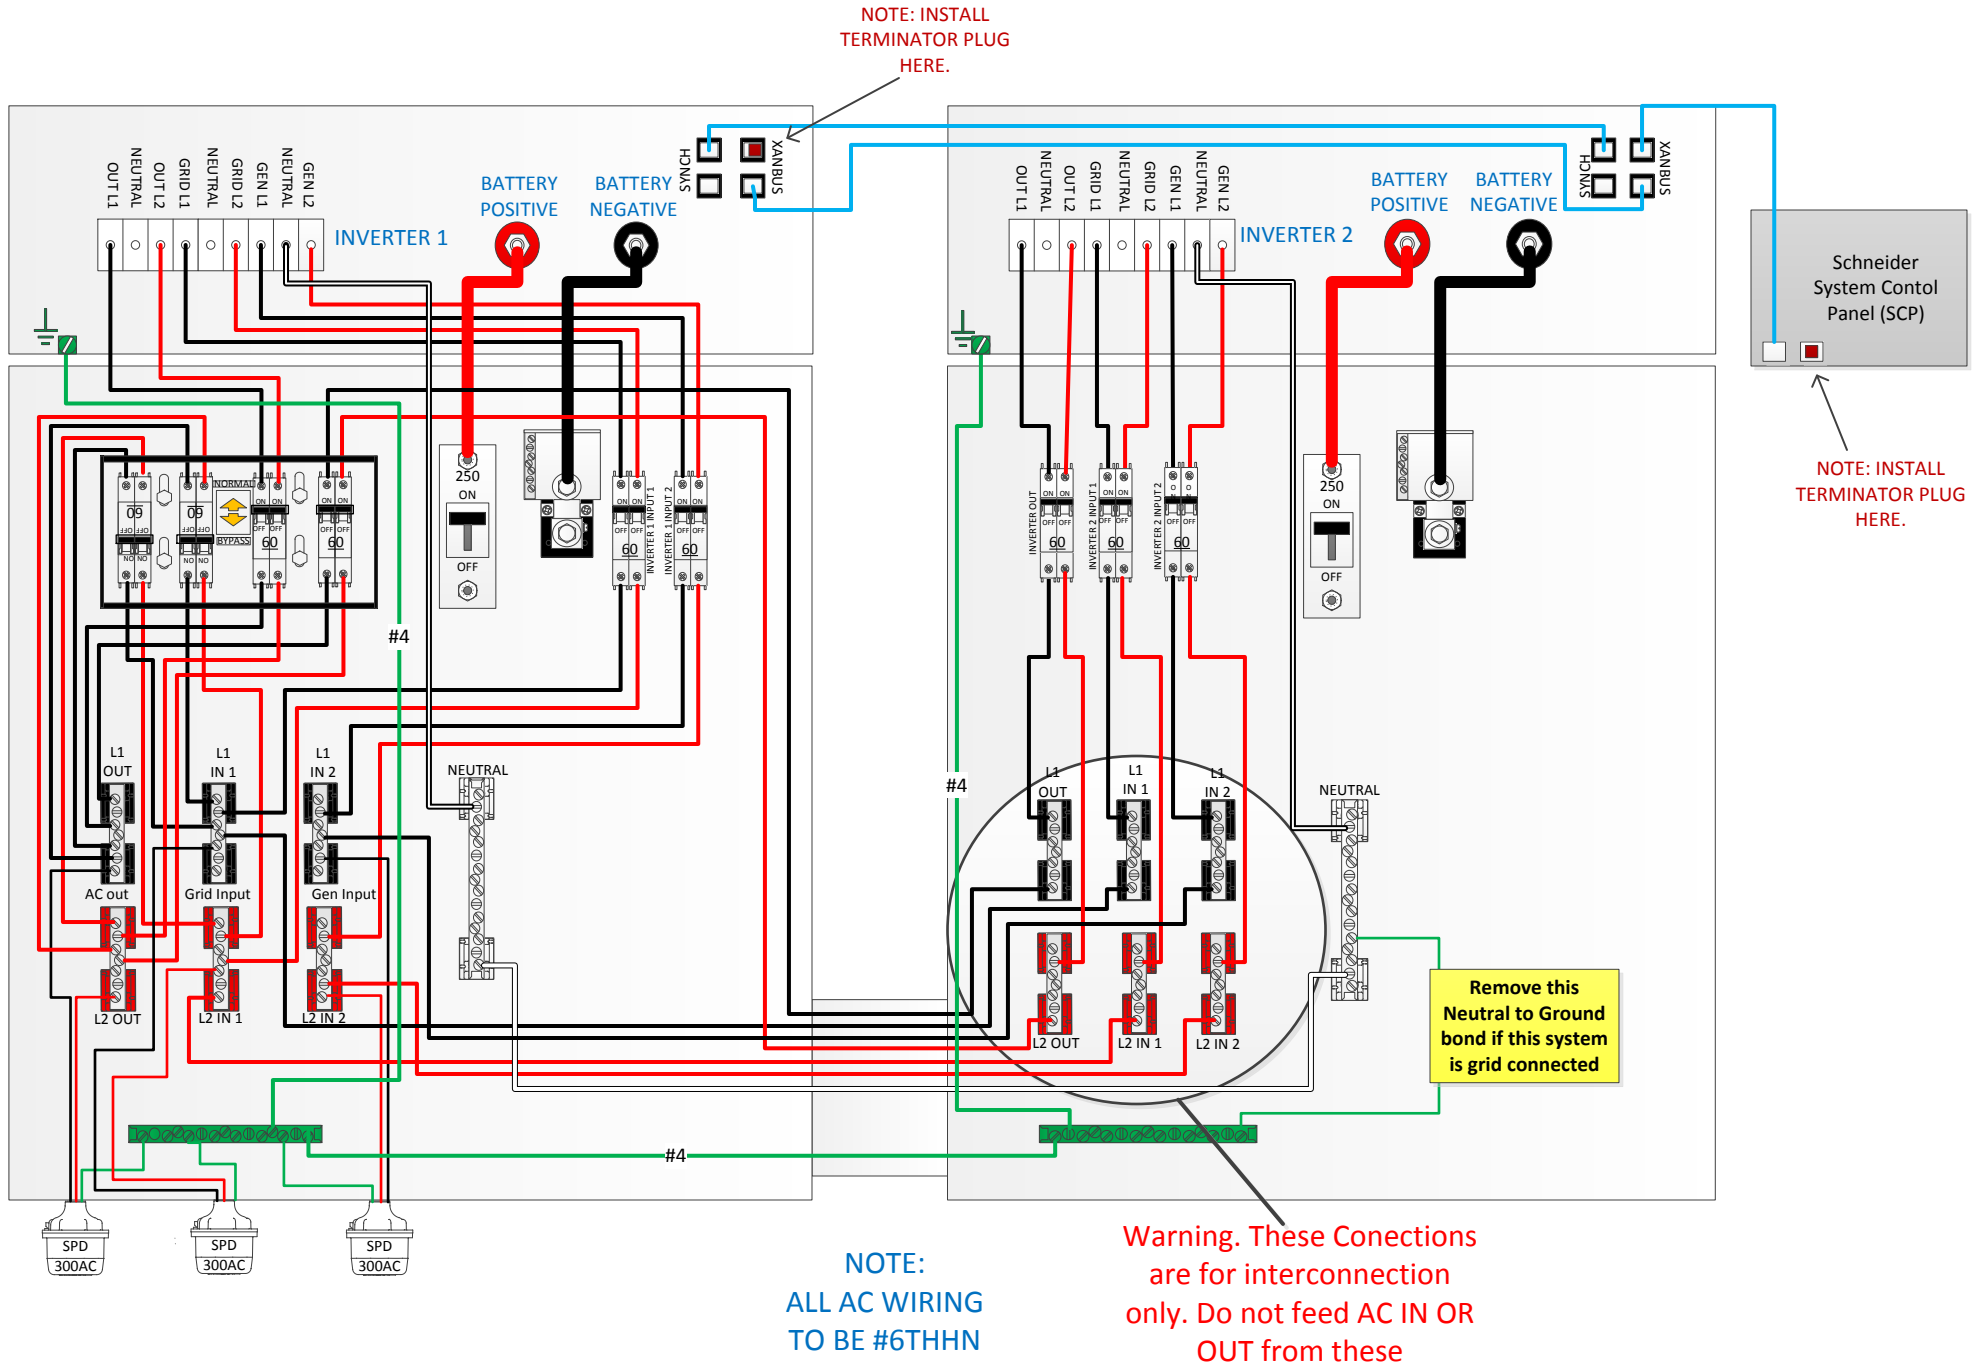

MNXWP5548 or 6848D-2CL150-REVC-1/30/15

AC WIRING DONE BY MIDNITE

MNXWP5548 or 6848D-2CL150-REVC-1/30/15

DC WIRING DONE BY MIDNITE

MNXWP5548 or 6848D-2CL150-REVC-1/30/15

WIRING DONE BY CUSTOMER