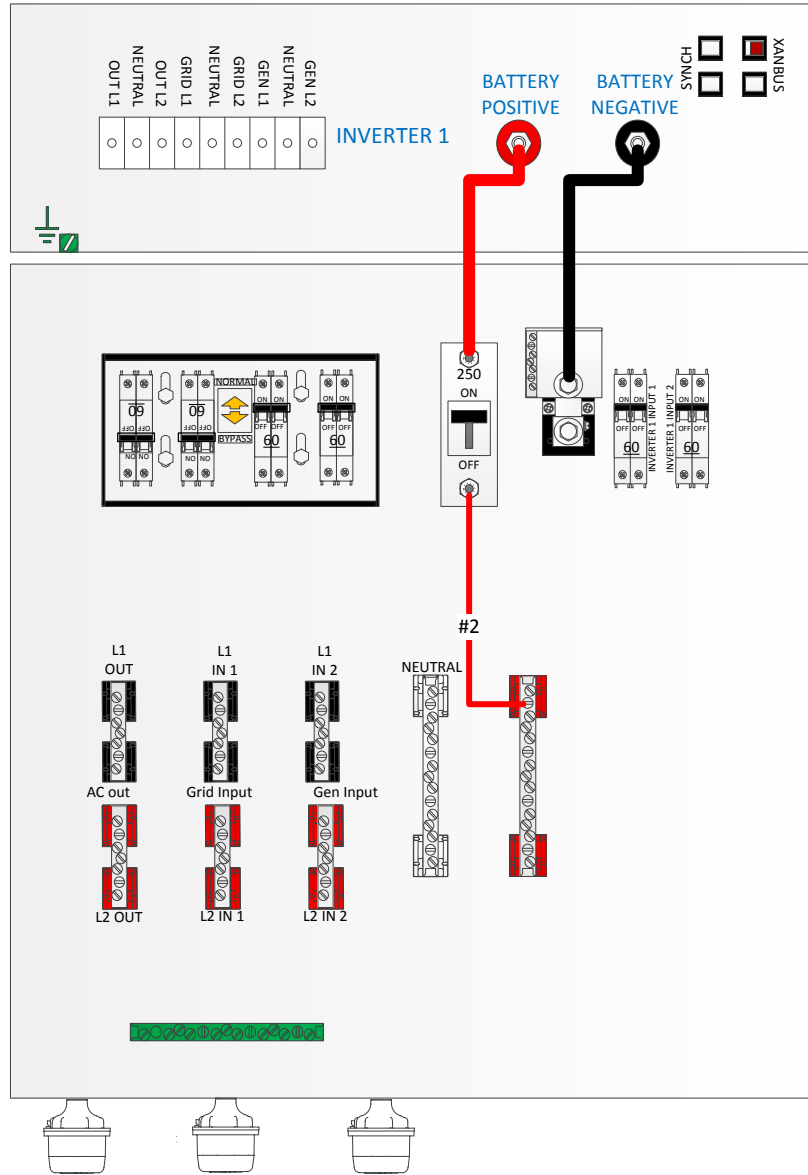

MNXWP5548 or 6848D-2CL150-REVC-1/30/15

AC WIRING DONE BY MIDNITE

MNXWP5548 or 6848D-2CL150-REVC-1/30/15

DC WIRING DONE BY MIDNITE

MNXWP5548 or 6848D-2CL150-REVC-1/30/15

WIRING DONE BY CUSTOMER