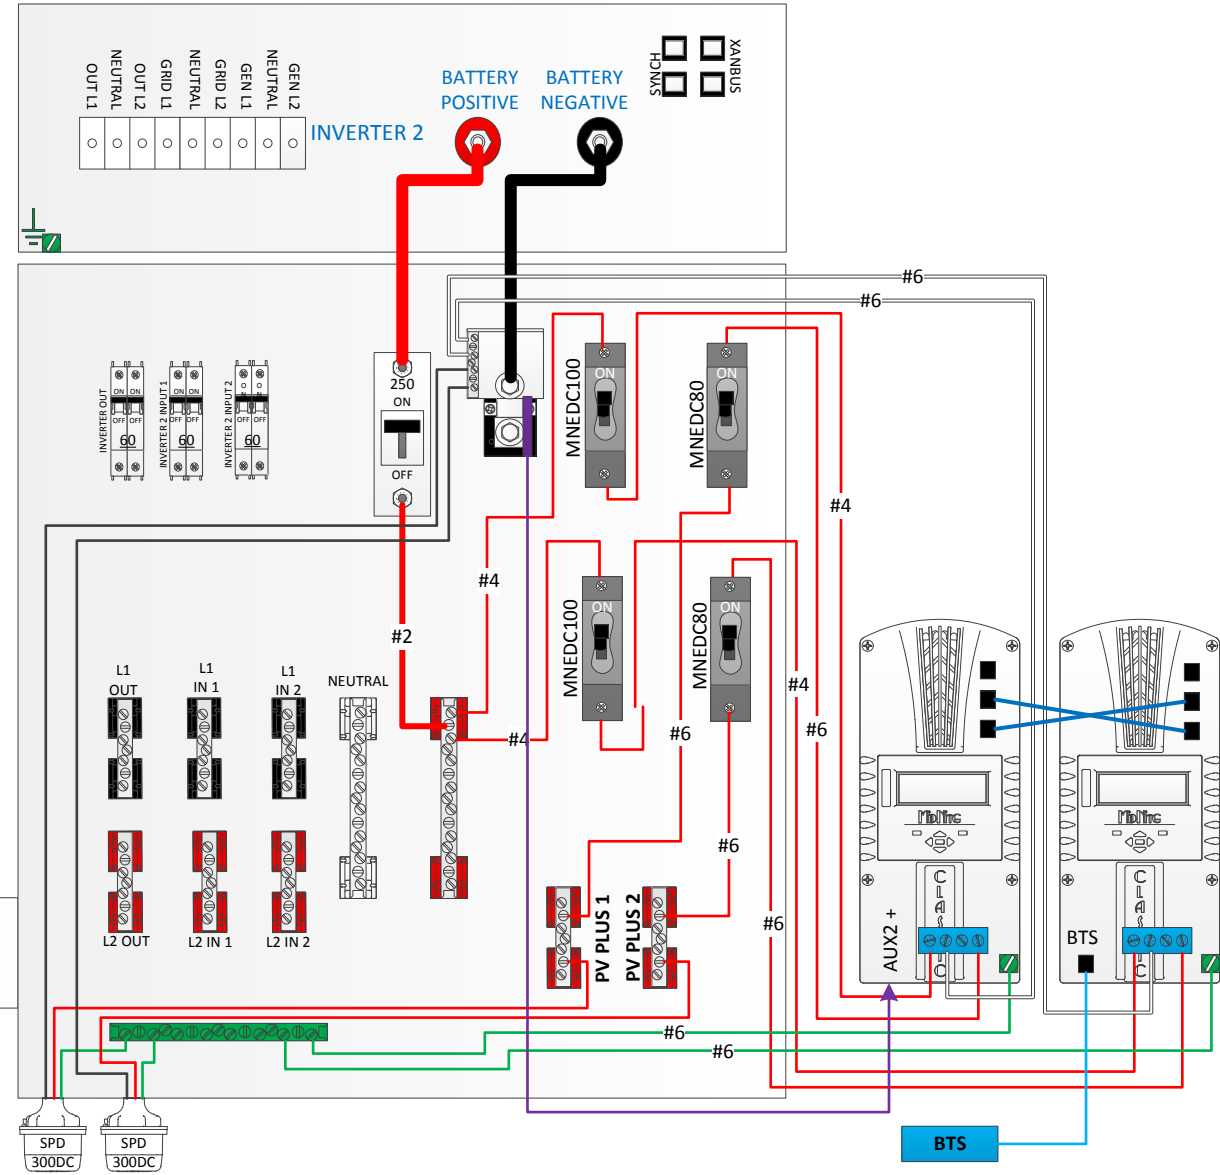

MNXWP5548 or 6848D-2CL150-REVC-1/30/15

AC WIRING DONE BY MIDNITE

MNXWP5548 or 6848D-2CL150-REVC-1/30/15

DC WIRING DONE BY MIDNITE

MNXWP5548 or 6848D-2CL150-REVC-1/30/15

WIRING DONE BY CUSTOMER