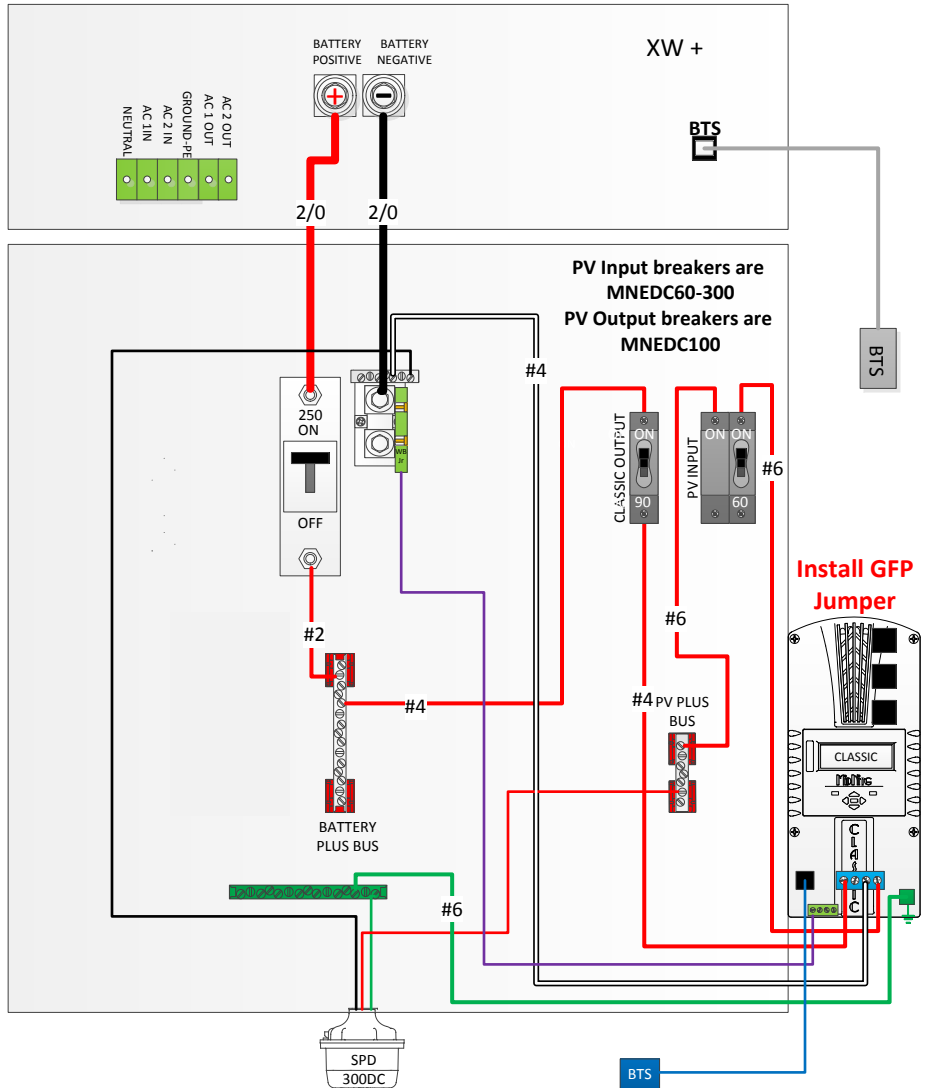

MNXWP6048 or 6848-CL200+CL250-REVD-1/29/15

MidNite Installed AC wiring

All AC wiring inside by MidNite Solar to be #6 wire unless marked.

NOTE: REMOVE THIS BOND WIRE WHEN USED ON GRID CONNECTED SYSTEMS

MNXWP6048 or 6848-CL200+CL250-REVD-1/29/15

MidNite Installed DC wiring

MNXWP6048 or 6848-CL200+CL250-REVD-1/29/15

Customer Installed AC Wiring

MNXWP6048 or 6848-CL200+CL250-REVD-1/29/15

Customer Installed DC wiring