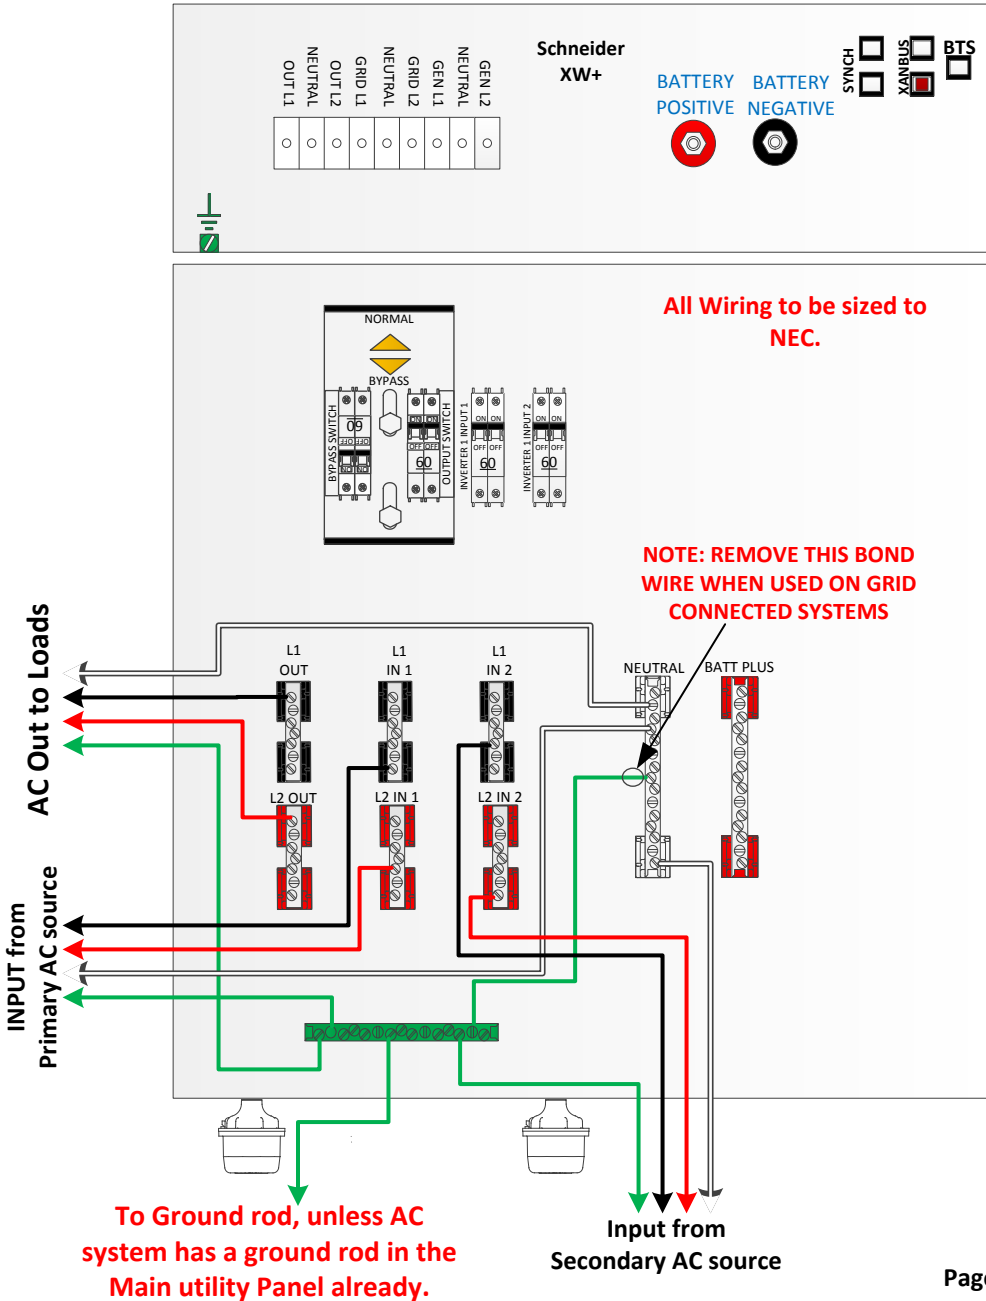

MNXWP6048 or 6848-CL200+CL250-REVD-1/29/15

MidNite Installed AC wiring

All AC wiring inside by MidNite Solar to be #6 wire unless marked.

NOTE: REMOVE THIS BOND WIRE WHEN USED ON GRID CONNECTED SYSTEMS

MNXWP6048 or 6848-CL200+CL250-REVD-1/29/15

MidNite Installed DC wiring

MNXWP6048 or 6848-CL200+CL250-REVD-1/29/15

Customer Installed AC Wiring

MNXWP6048 or 6848-CL200+CL250-REVD-1/29/15

Customer Installed DC wiring