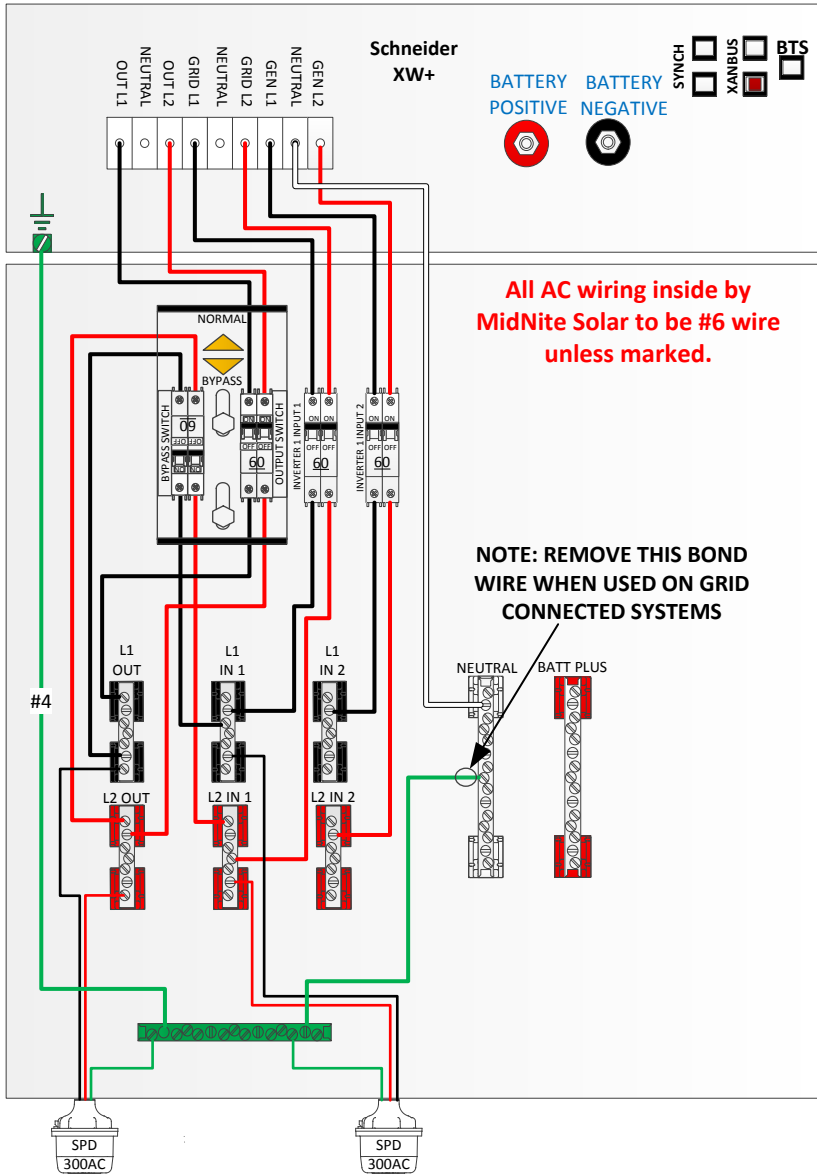

MNXWP6048 or 6848-CL200+CL250-REVD-1/29/15

MidNite Installed AC wiring

All AC wiring inside by MidNite Solar to be #6 wire unless marked.

NOTE: REMOVE THIS BOND WIRE WHEN USED ON GRID CONNECTED SYSTEMS

MNXWP6048 or 6848-CL200+CL250-REVD-1/29/15

MidNite Installed DC wiring

MNXWP6048 or 6848-CL200+CL250-REVD-1/29/15

Customer Installed AC Wiring

MNXWP6048 or 6848-CL200+CL250-REVD-1/29/15

Customer Installed DC wiring