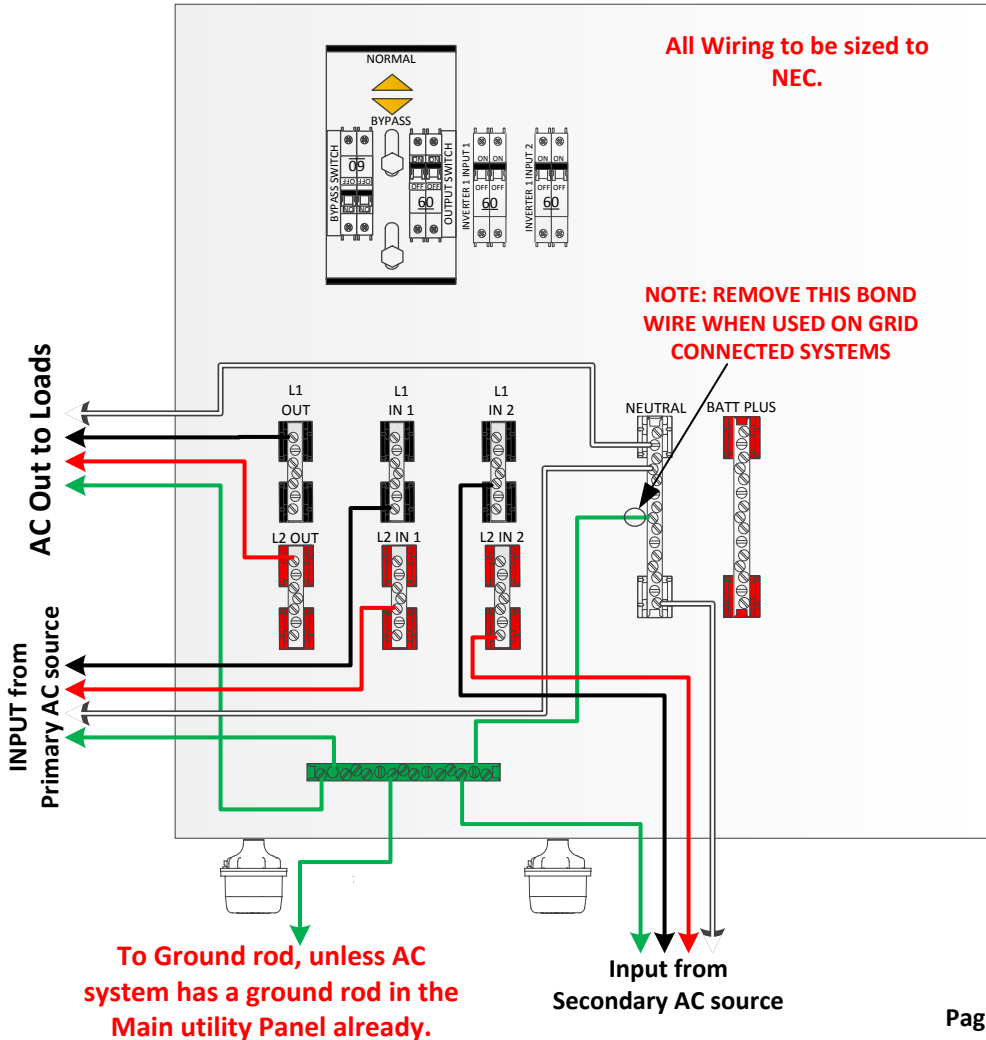

MidNite Installed AC wiring

MidNite Installed AC wiring

All AC wiring inside by MidNite Solar to be #6 wire.

NOTE: REMOVE THIS BOND WIRE WHEN USED ON GRID CONNECTED SYSTEMS

MNXWP5548or6848-2CL200orCL250-REVD-1/29/15

MidNite Installed DC wiring

MNXWP5548or6848-2CL200orCL250-REVD-1/29/15

Customer Installed AC Wiring

MNXWP5548or6848-2CL200orCL250-REVD-1/29/15

Customer Installed DC wiring