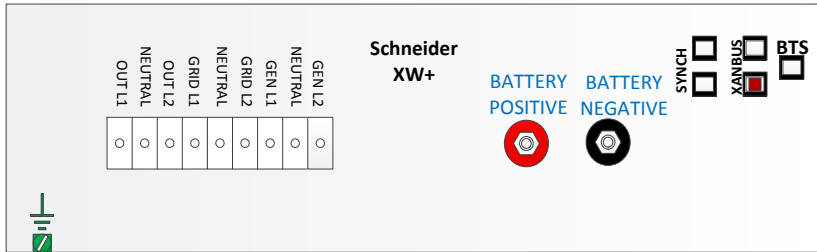

MNXWP5548or6848-2CL200orCL250-REVD-1/29/15

Customer Installed AC Wiring