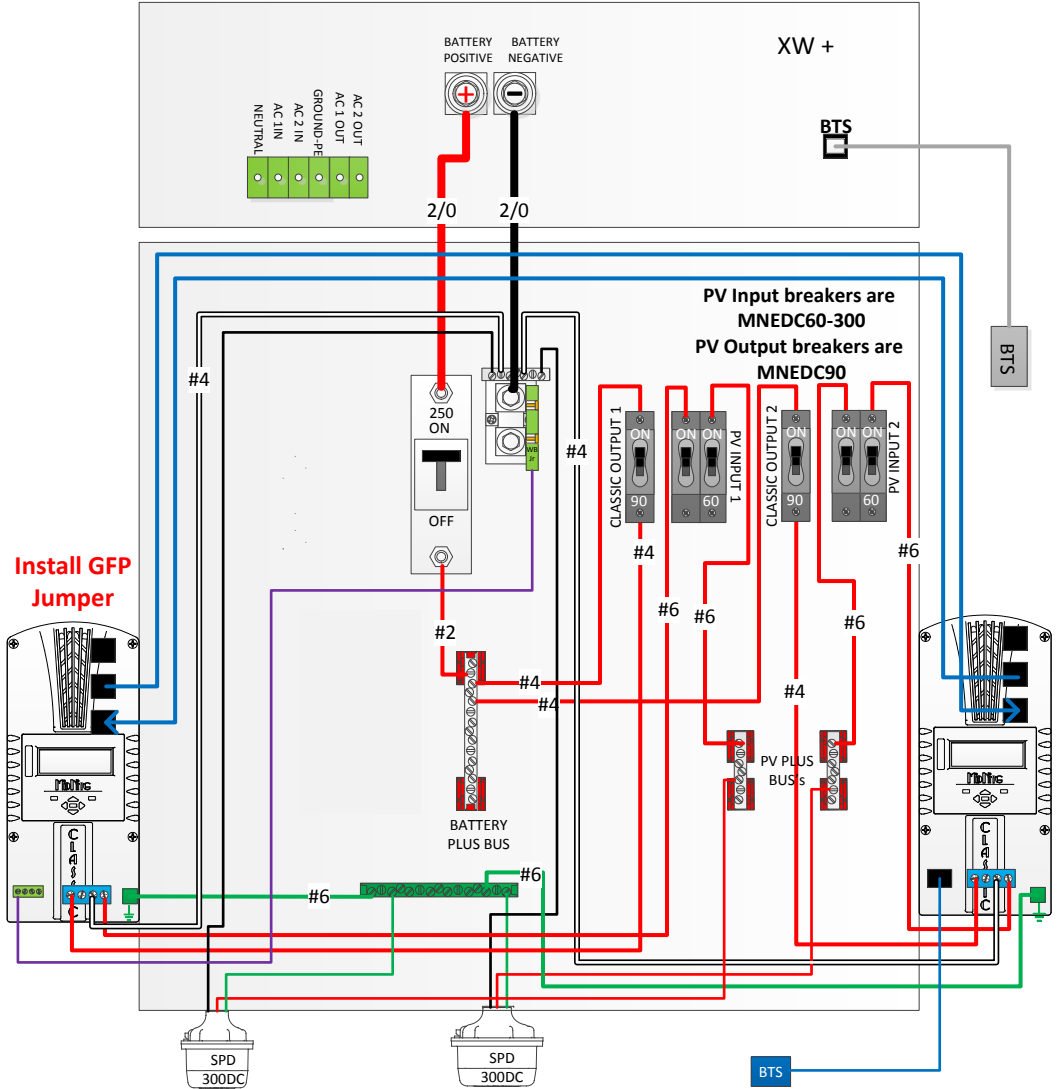

MidNite Installed AC wiring

MidNite Installed AC wiring

All AC wiring inside by MidNite Solar to be #6 wire.

NOTE: REMOVE THIS BOND WIRE WHEN USED ON GRID CONNECTED SYSTEMS

MNXWP5548or6848-2CL200orCL250-REVD-1/29/15

MidNite Installed DC wiring

MNXWP5548or6848-2CL200orCL250-REVD-1/29/15

Customer Installed AC Wiring

MNXWP5548or6848-2CL200orCL250-REVD-1/29/15

Customer Installed DC wiring