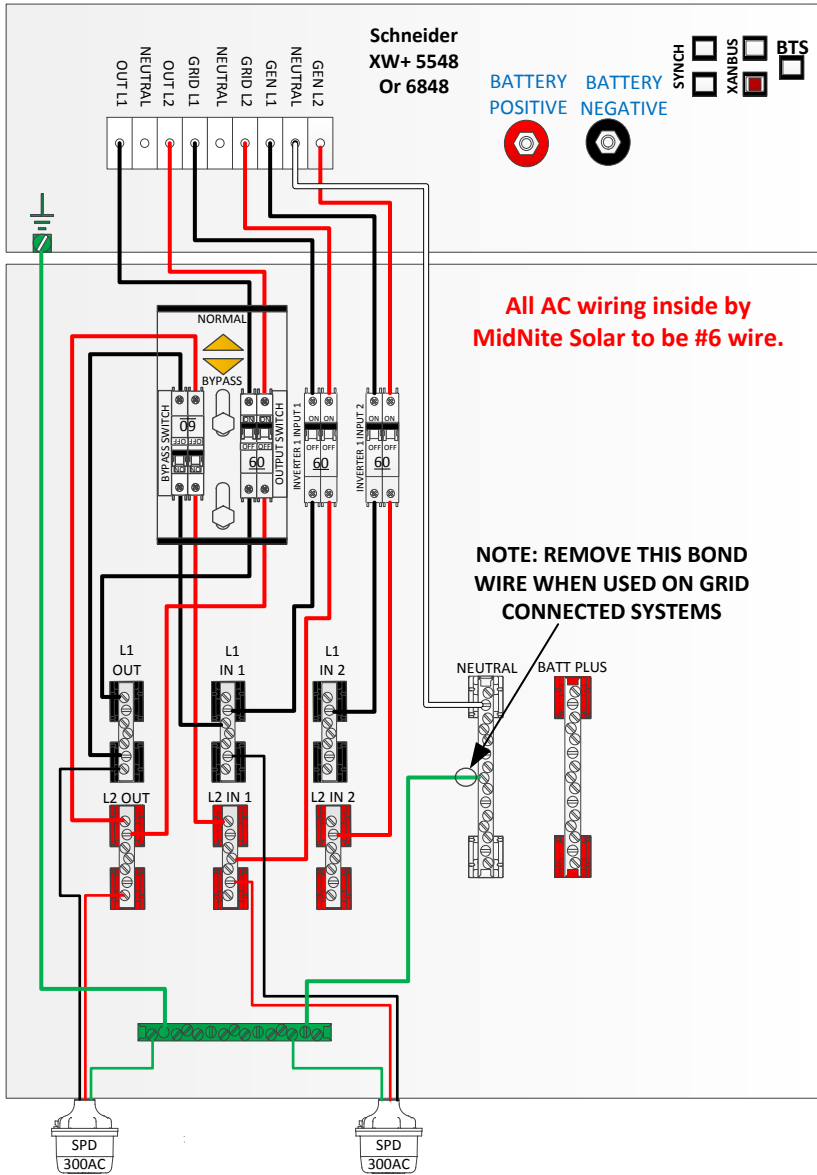

MidNite Installed AC wiring

MidNite Installed AC wiring

All AC wiring inside by MidNite Solar to be #6 wire.

NOTE: REMOVE THIS BOND WIRE WHEN USED ON GRID CONNECTED SYSTEMS

MNXWP5548or6848-2CL200orCL250-REVD-1/29/15

MidNite Installed DC wiring

MNXWP5548or6848-2CL200orCL250-REVD-1/29/15

Customer Installed AC Wiring

MNXWP5548or6848-2CL200orCL250-REVD-1/29/15

Customer Installed DC wiring