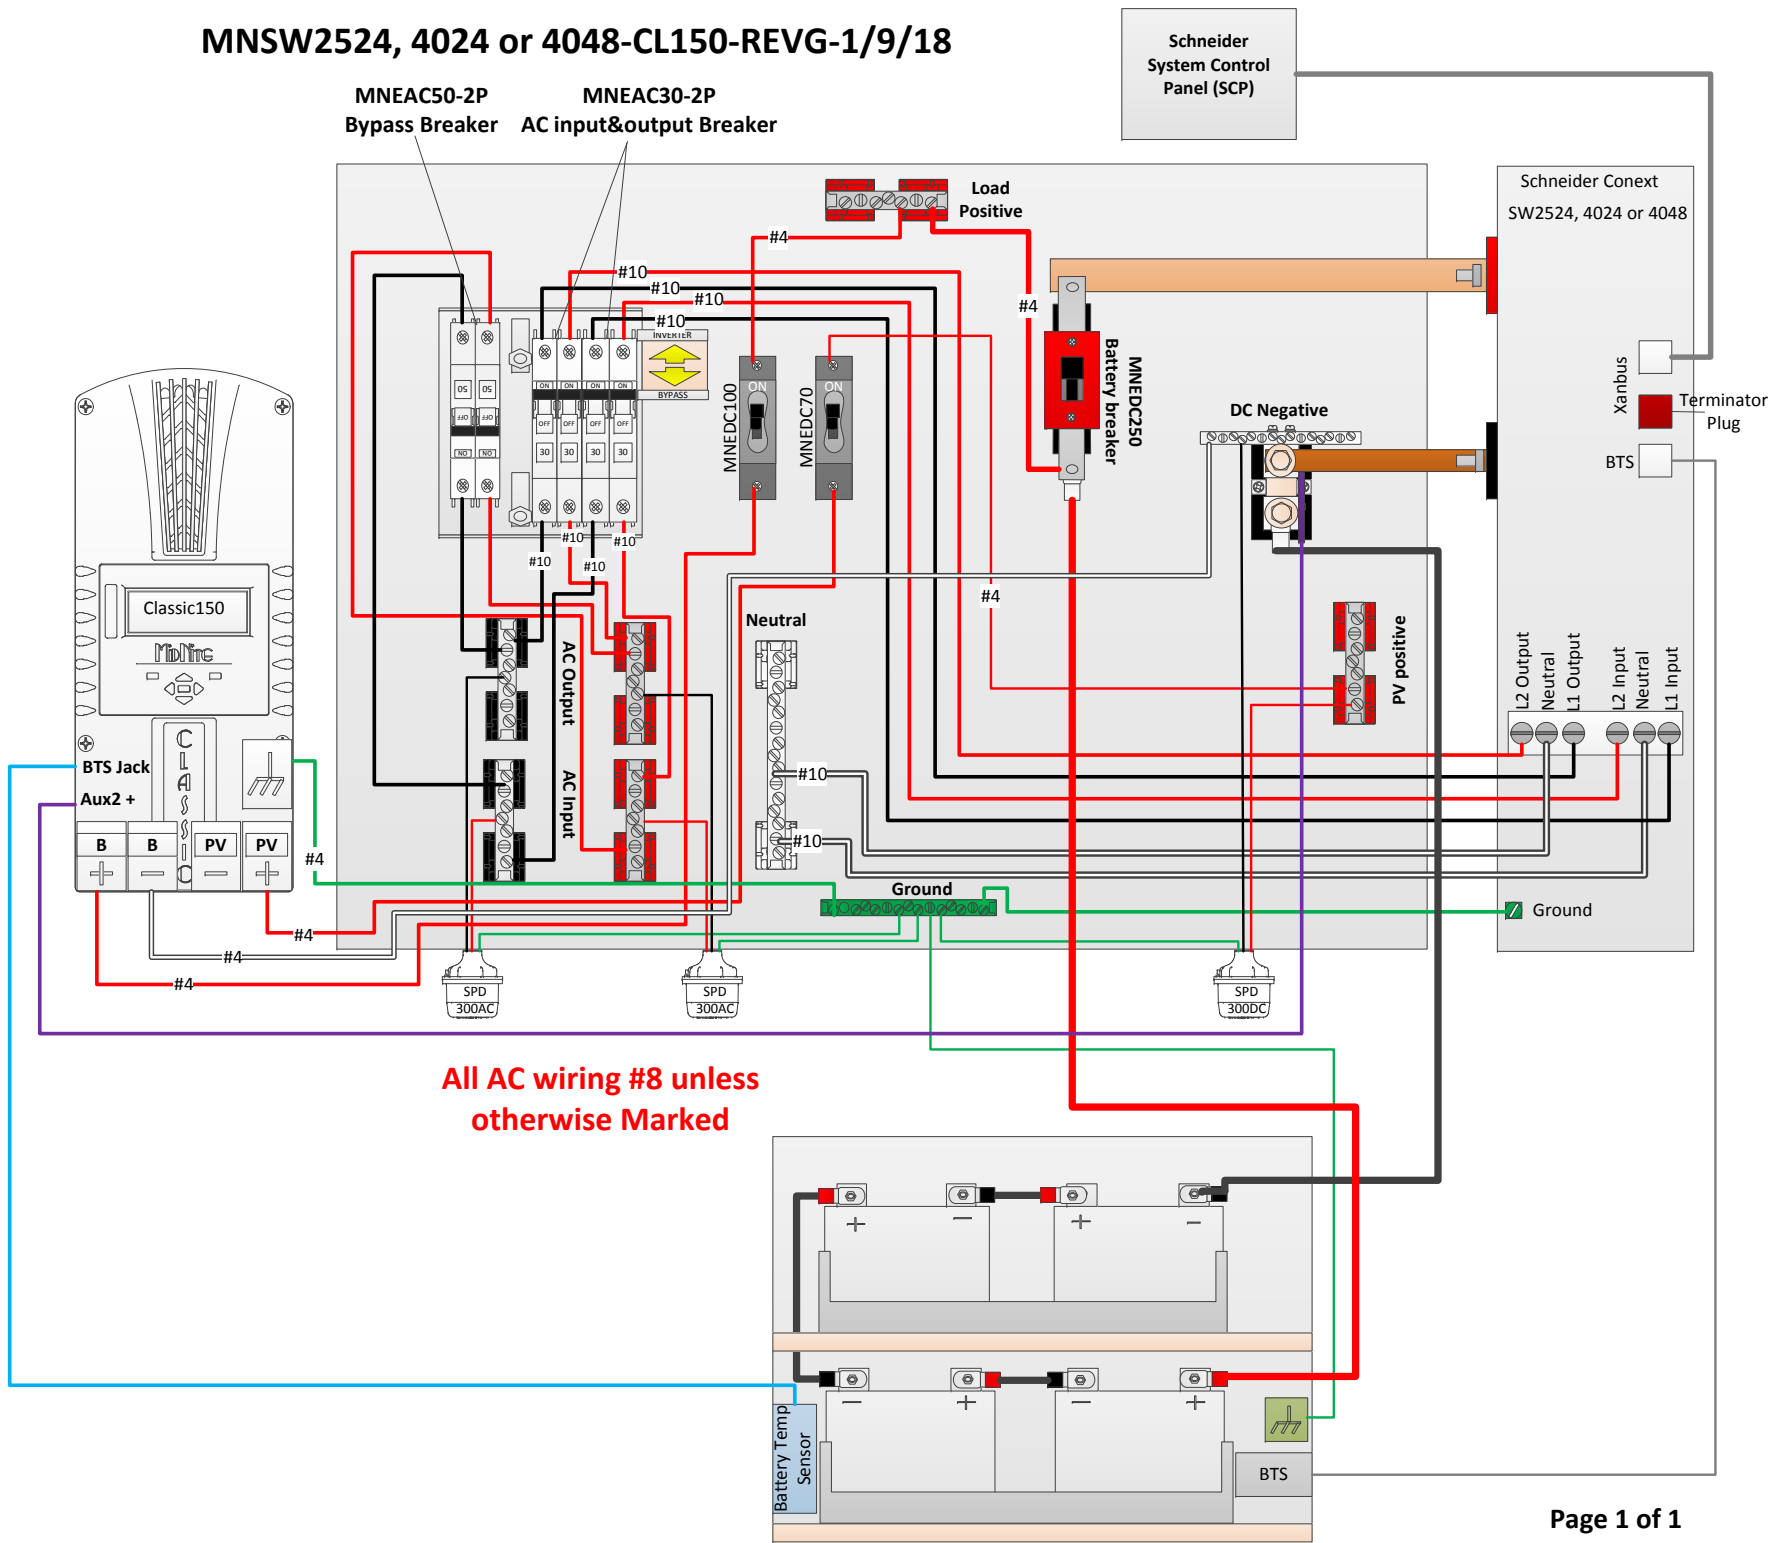

MNSW2524, 4024 or 4048-CL150-REVG-1/9/18

All AC wiring #8 unless otherwise Marked