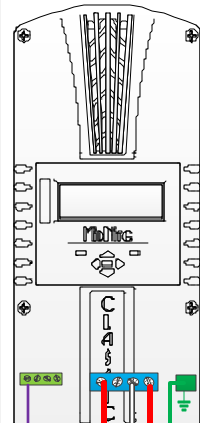

# MNEVO2224E-CL200-REVA 11-22-16

**FOR STATIONARY USE AS DRAWN.** FOR MOBILE USE AC OUT NEUTRAL MUST BE ISOLATED TO EXTERNAL LOAD CENTER AND GREEN QUICK CONNECT RECONNECTED IN THE WIRING COMPARTMENT OF THE INVERTER AS WELL AS THE NEUTRAL TO GROUND BOND MUST BE REMOVED FROM THE E-PANEL (Note E-Panel is not listed for mobile applications)

REMOVE THIS JUMPER WHEN GRID CONNECTED OR AC TO NEURAL BOND IS MADE IN MAIN PANEL

UNPLUG THE GREEN QUICK CONNECTOR IN THE WIRING COMPARTMENT

ALL WIRING IS #8 UNLESS MARKED