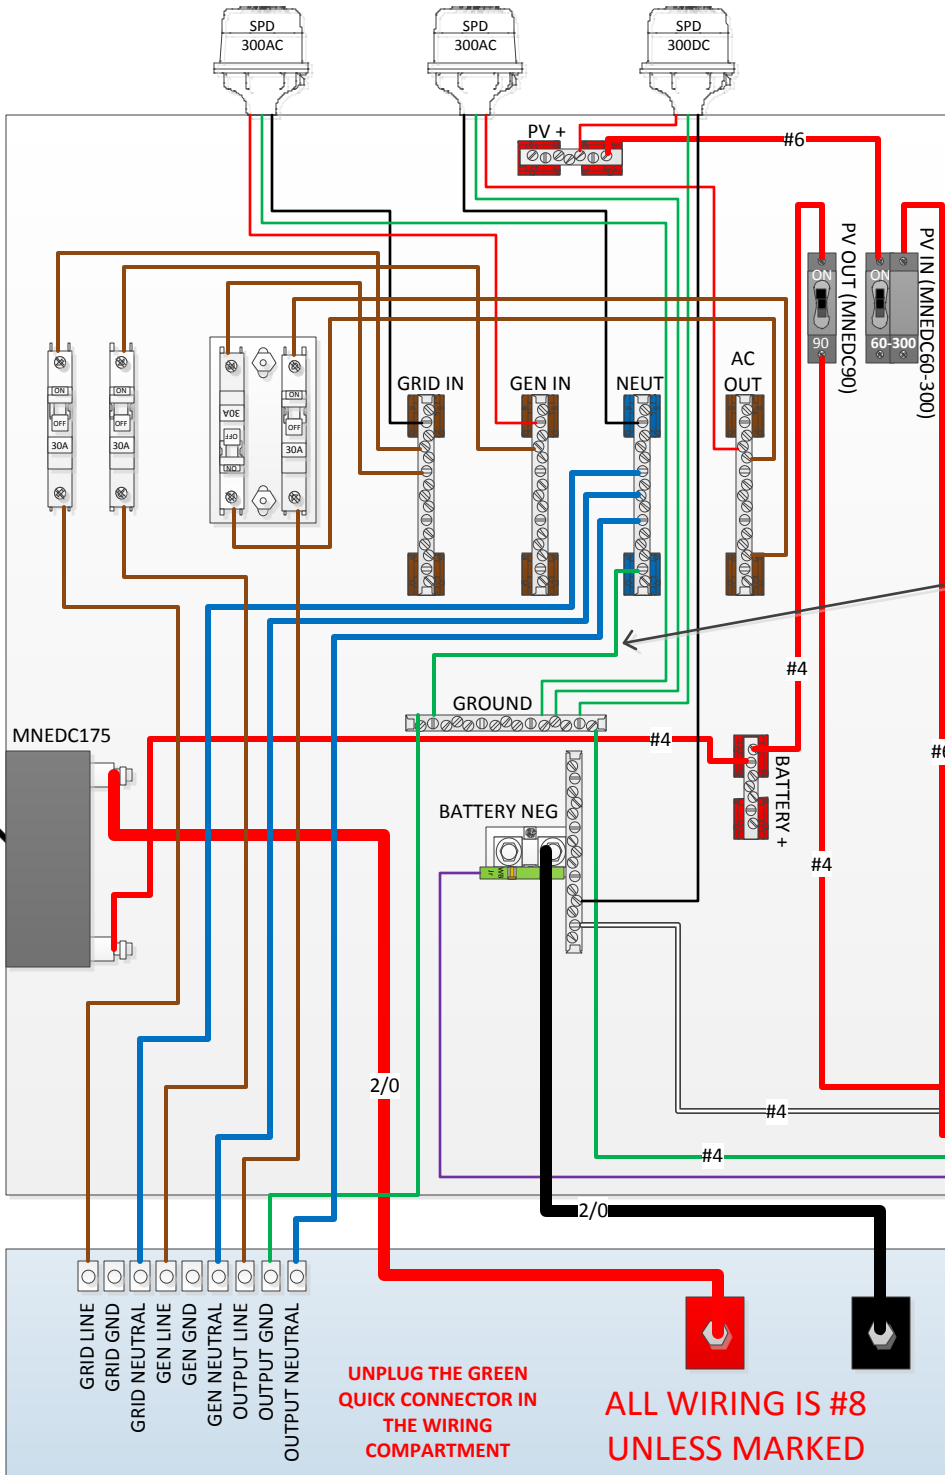

# MNEVO2224E-CL200-REVA 11-22-16

**FOR STATIONARY USE AS DRAWN.** FOR MOBILE USE AC OUT NEUTRAL MUST BE ISOLATED TO EXTERNAL LOAD CENTER AND GREEN QUICK CONNECT RECONNECTED IN THE WIRING COMPARTMENT OF THE INVERTER AS WELL AS THE NEUTRAL TO GROUND BOND MUST BE REMOVED FROM THE E-PANEL (Note E-Panel is not listed for mobile applications)

REMOVE THIS JUMPER WHEN GRID CONNECTED OR AC TO NEURAL BOND IS MADE IN MAIN PANEL

UNPLUG THE GREEN QUICK CONNECTOR IN THE WIRING COMPARTMENT

ALL WIRING IS #8 UNLESS MARKED