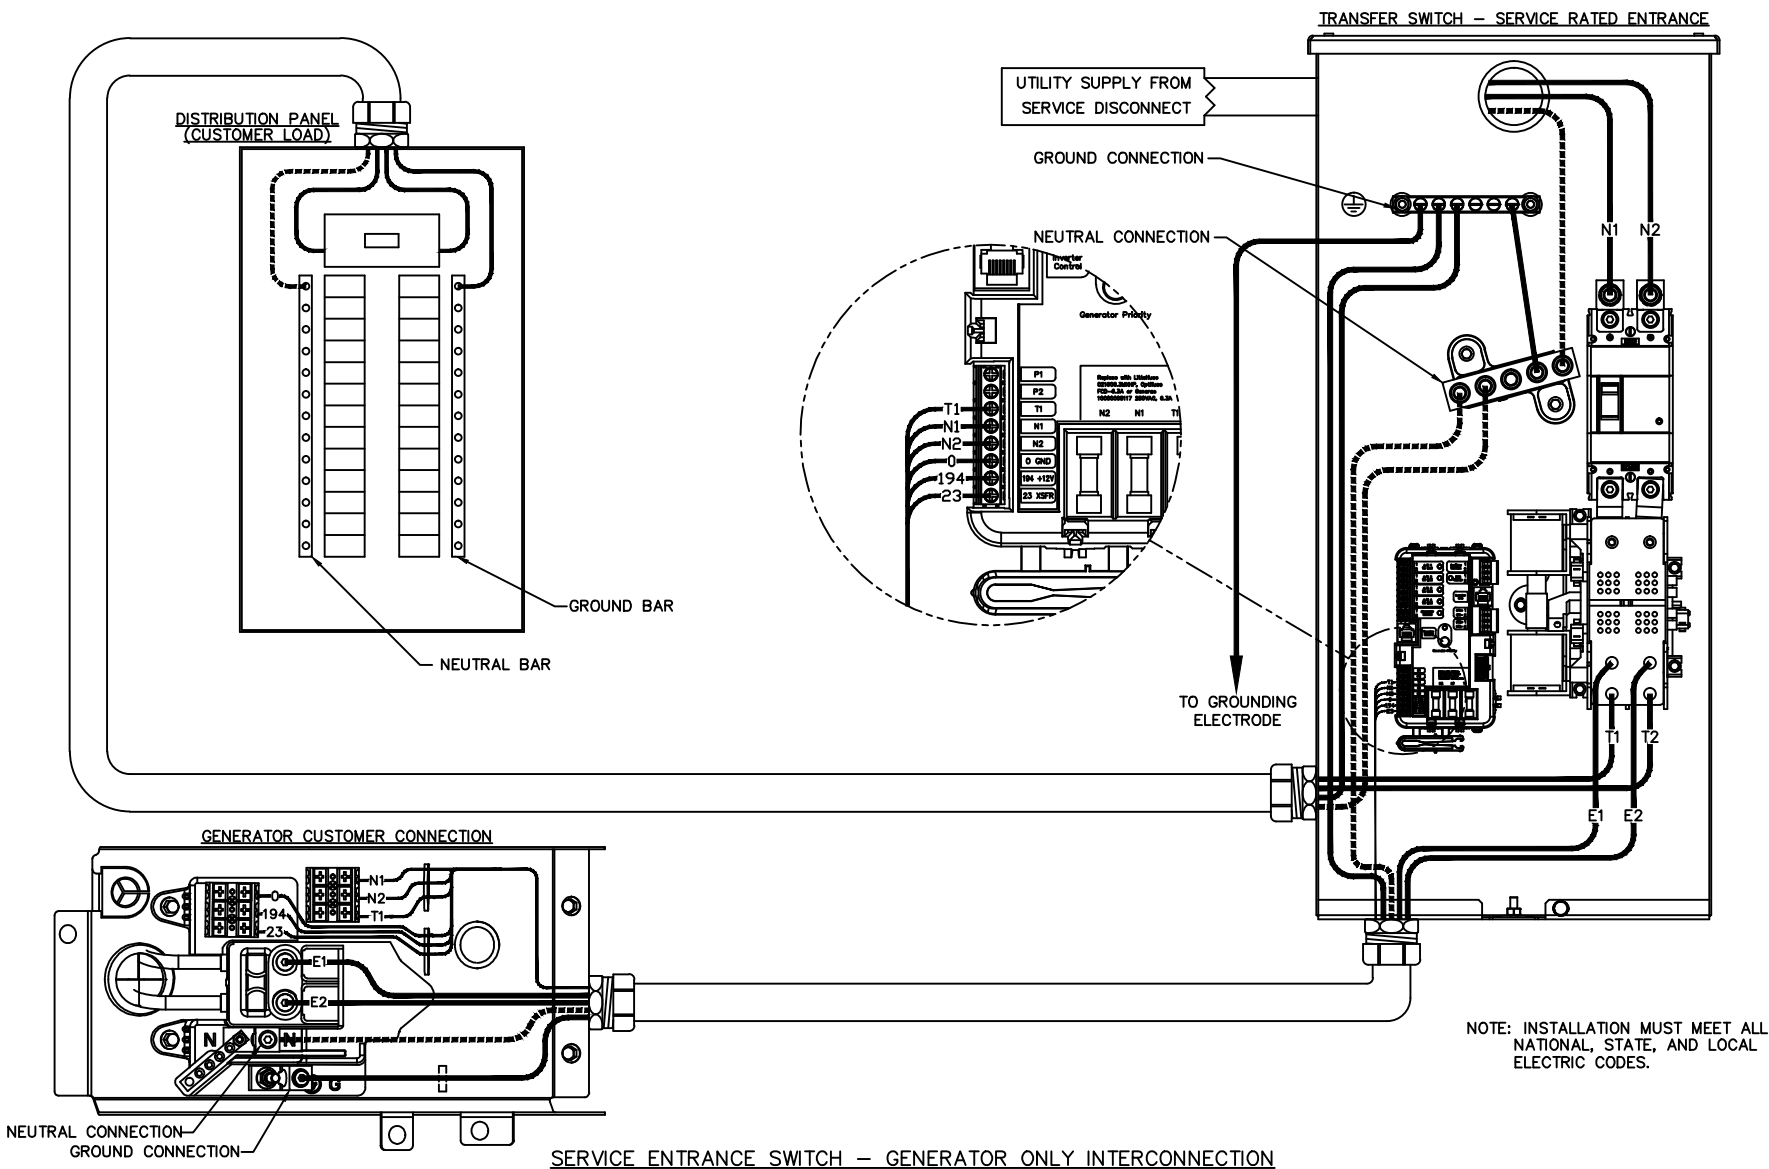

REVISION: A
DATE: 5/10/20

REVISION: A
DATE: 5/10/20

NON SERVICE ENTRANCE SWITCH – GENERATOR ONLY INTERCONNECTION

NOTE: INSTALLATION MUST MEET ALL NATIONAL, STATE, AND LOCAL ELECTRIC CODES.

REVISION: A
DATE: 5/10/20