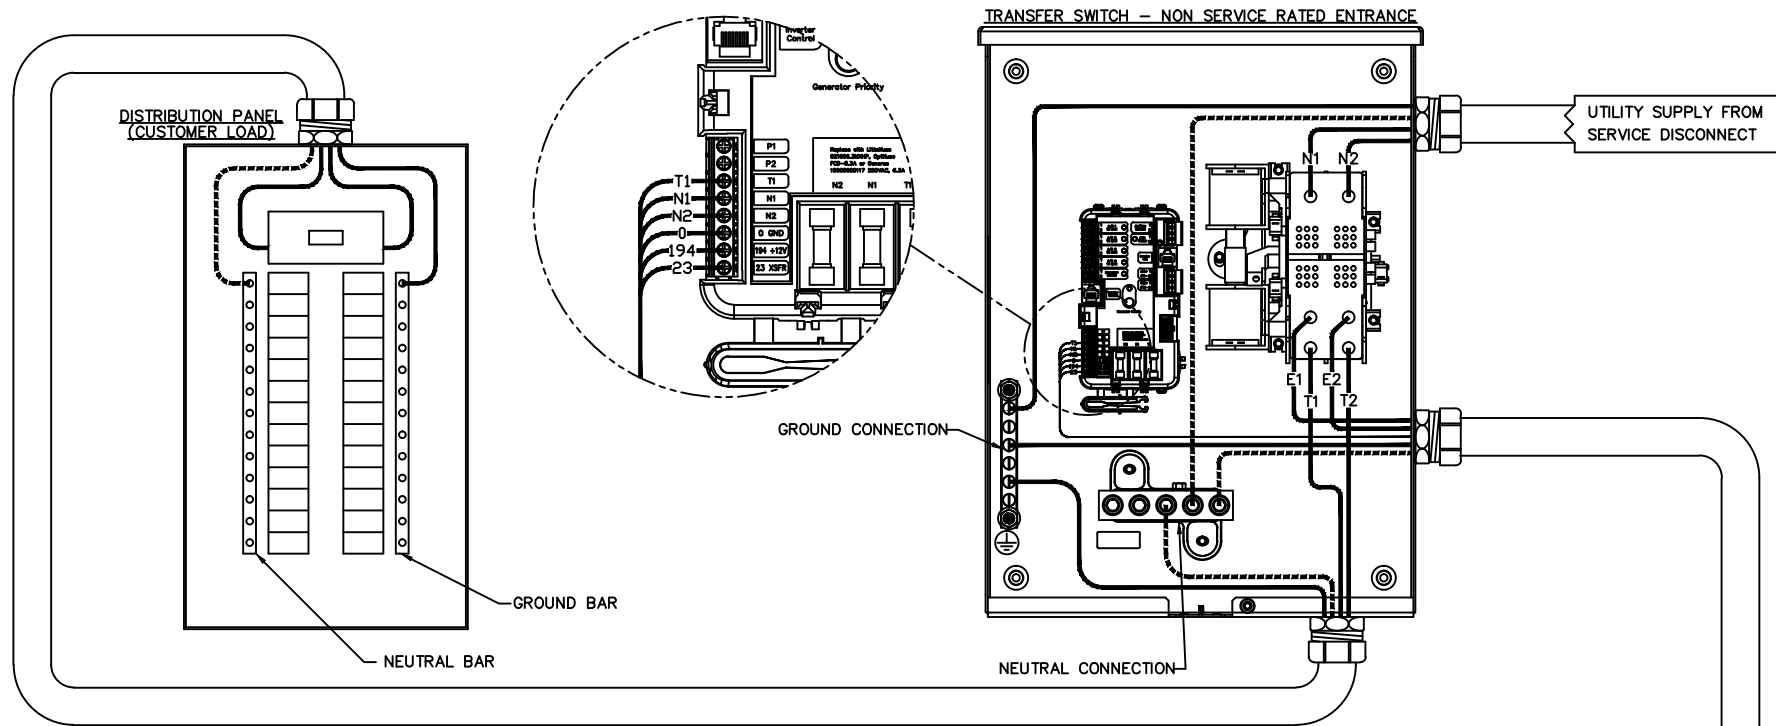

REVISION: A
DATE: 5/10/20

REVISION: A
DATE: 5/10/20

NON SERVICE ENTRANCE SWITCH – GENERATOR ONLY INTERCONNECTION

NOTE: INSTALLATION MUST MEET ALL NATIONAL, STATE, AND LOCAL ELECTRIC CODES.

REVISION: A
DATE: 5/10/20