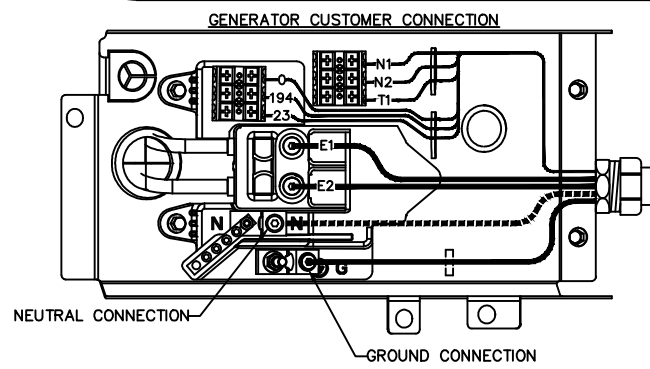

REVISION: A
DATE: 5/10/20

REVISION: A
DATE: 5/10/20

NON SERVICE ENTRANCE SWITCH – GENERATOR ONLY INTERCONNECTION

NOTE: INSTALLATION MUST MEET ALL NATIONAL, STATE, AND LOCAL ELECTRIC CODES.

REVISION: A
DATE: 5/10/20