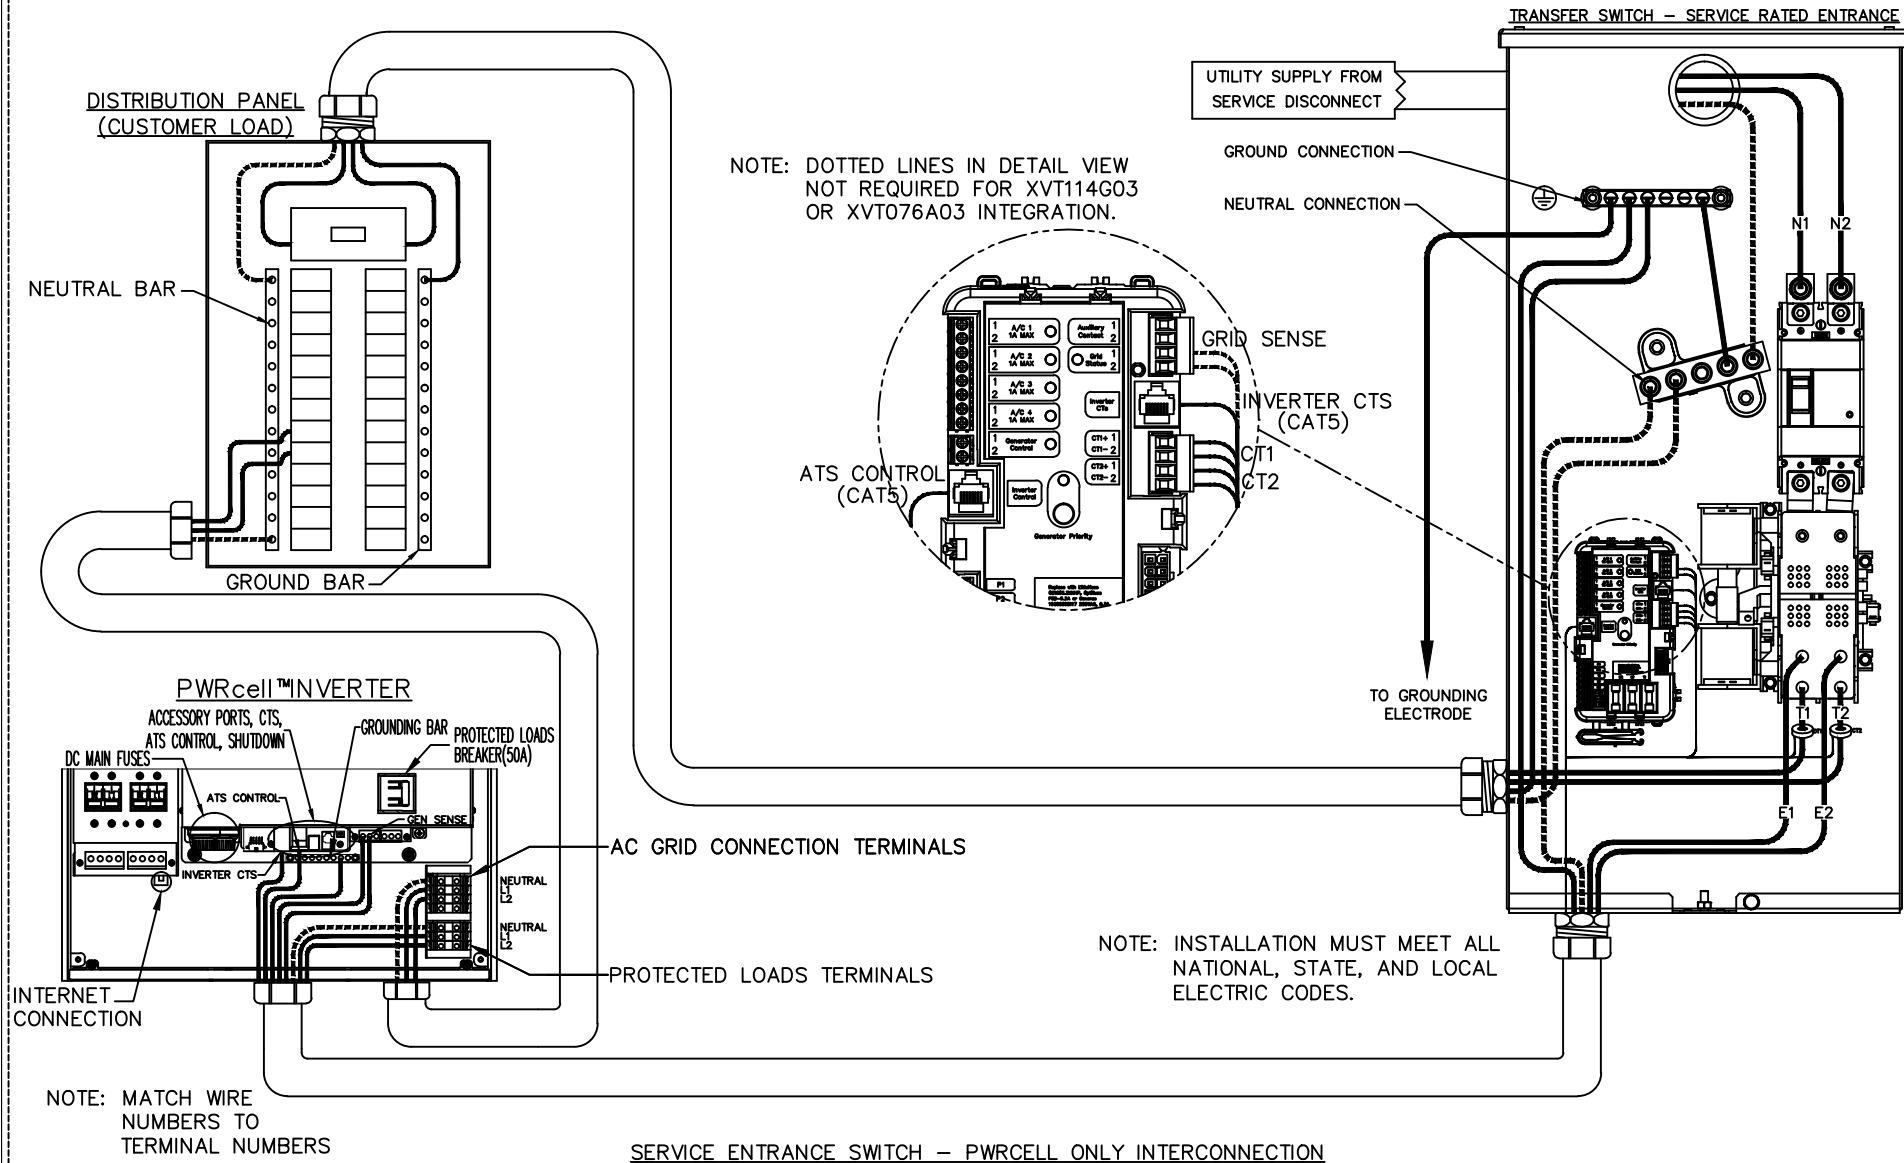

REVISION: A
DATE: 5/10/20

REVISION: A
DATE: 5/10/20

NON SERVICE ENTRANCE SWITCH – GENERATOR ONLY INTERCONNECTION

NOTE: INSTALLATION MUST MEET ALL NATIONAL, STATE, AND LOCAL ELECTRIC CODES.

REVISION: A
DATE: 5/10/20