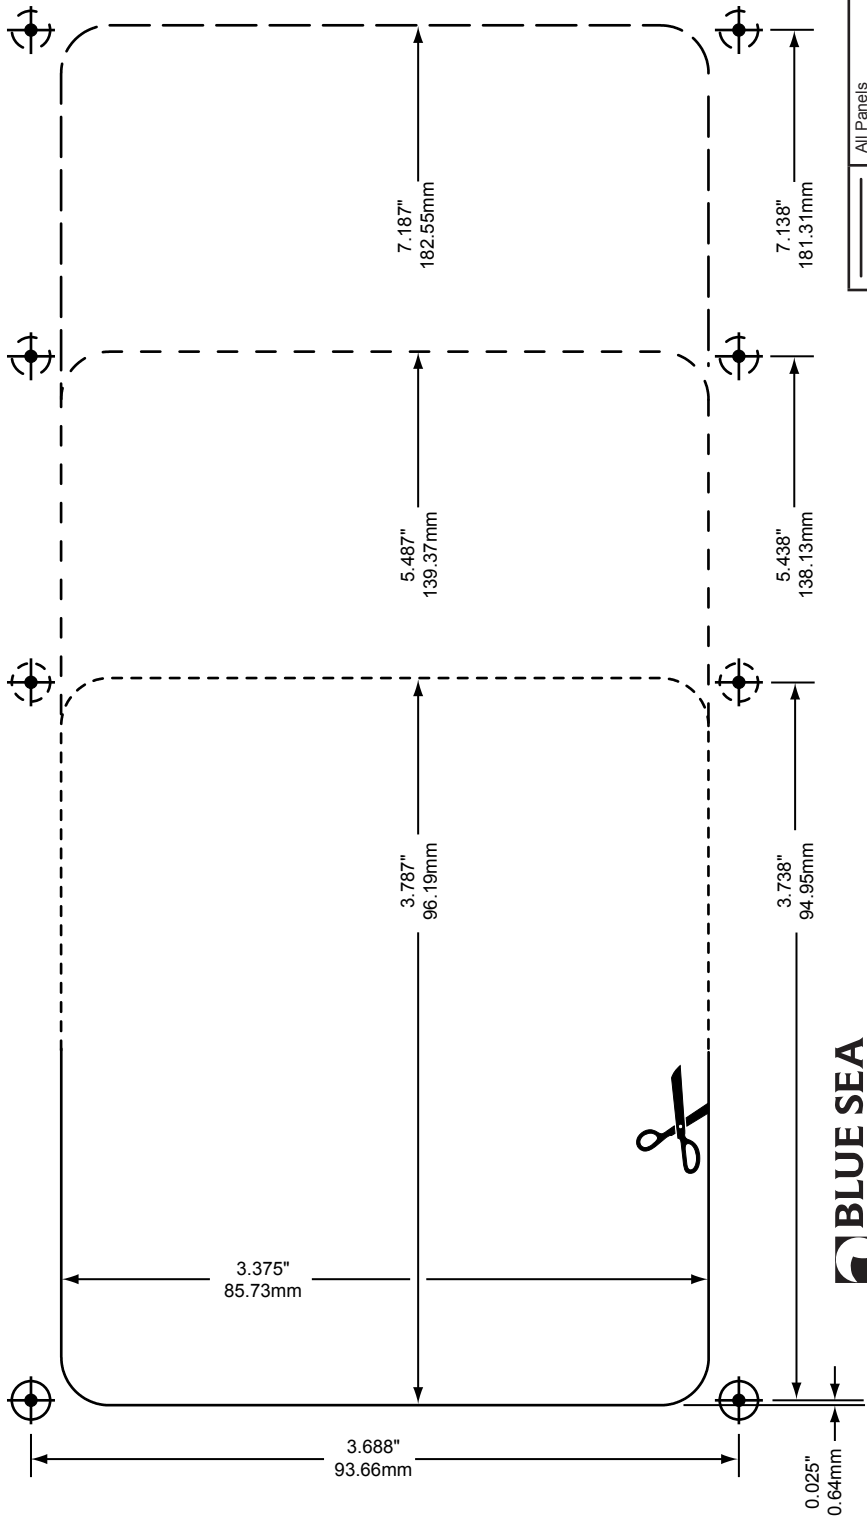

**WeatherDeck™ Circuit Breaker Panel Template**

6494 Rev. 002

—————	All Panels
- - - - -	4 Position Panel
- - -	6 Position Panel
—————	8 Position Panel

**WeatherDeck™ Circuit Breaker Panel Template**

6494 Rev. 002

—————	All Panels
- - - - -	4 Position Panel
- - -	6 Position Panel
—————	8 Position Panel